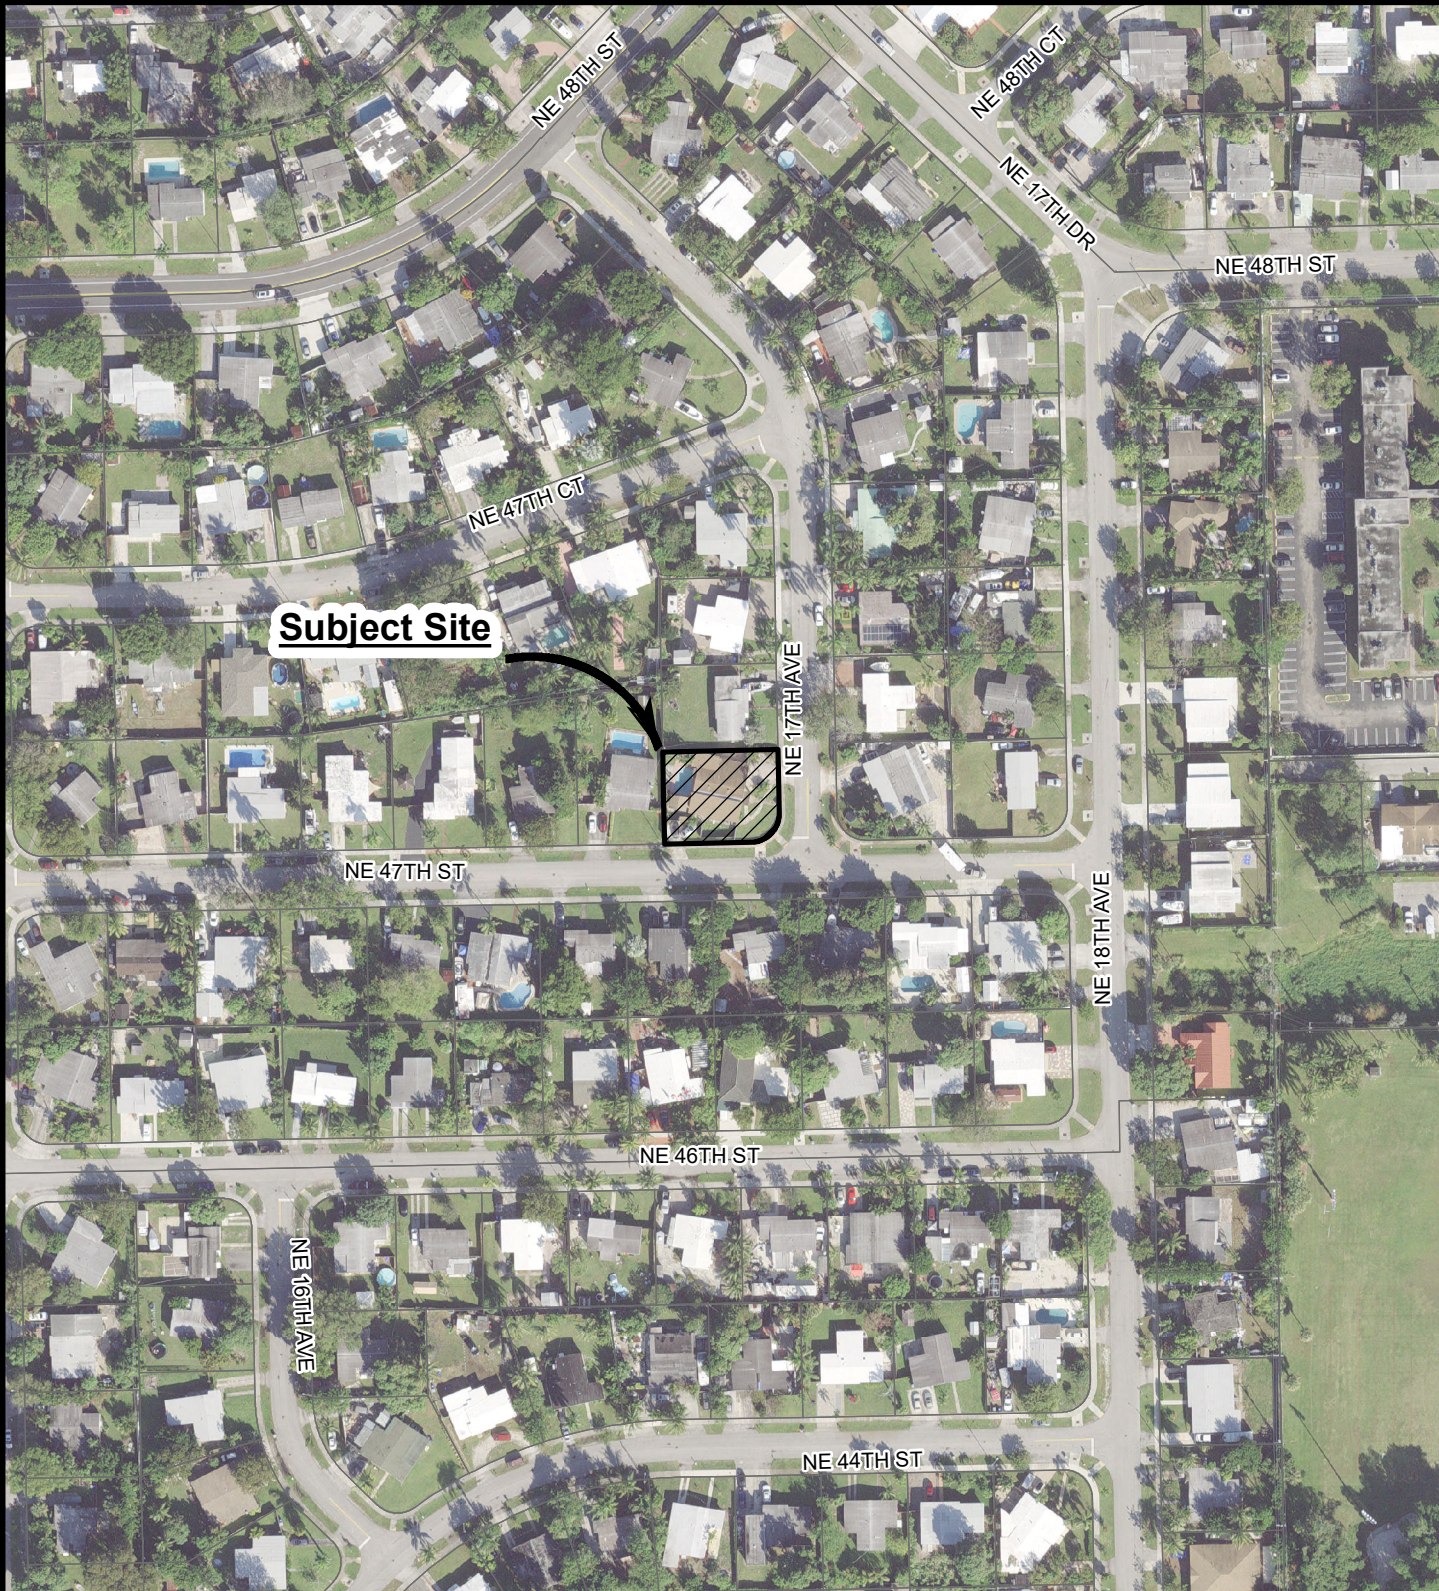

CITY OF POMPANO BEACH AERIAL MAP

1 in = 167 ft

4701 NE 17th Ave

PREPARED BY:
DEPARTMENT OF
DEVELOPMENT SERVICES