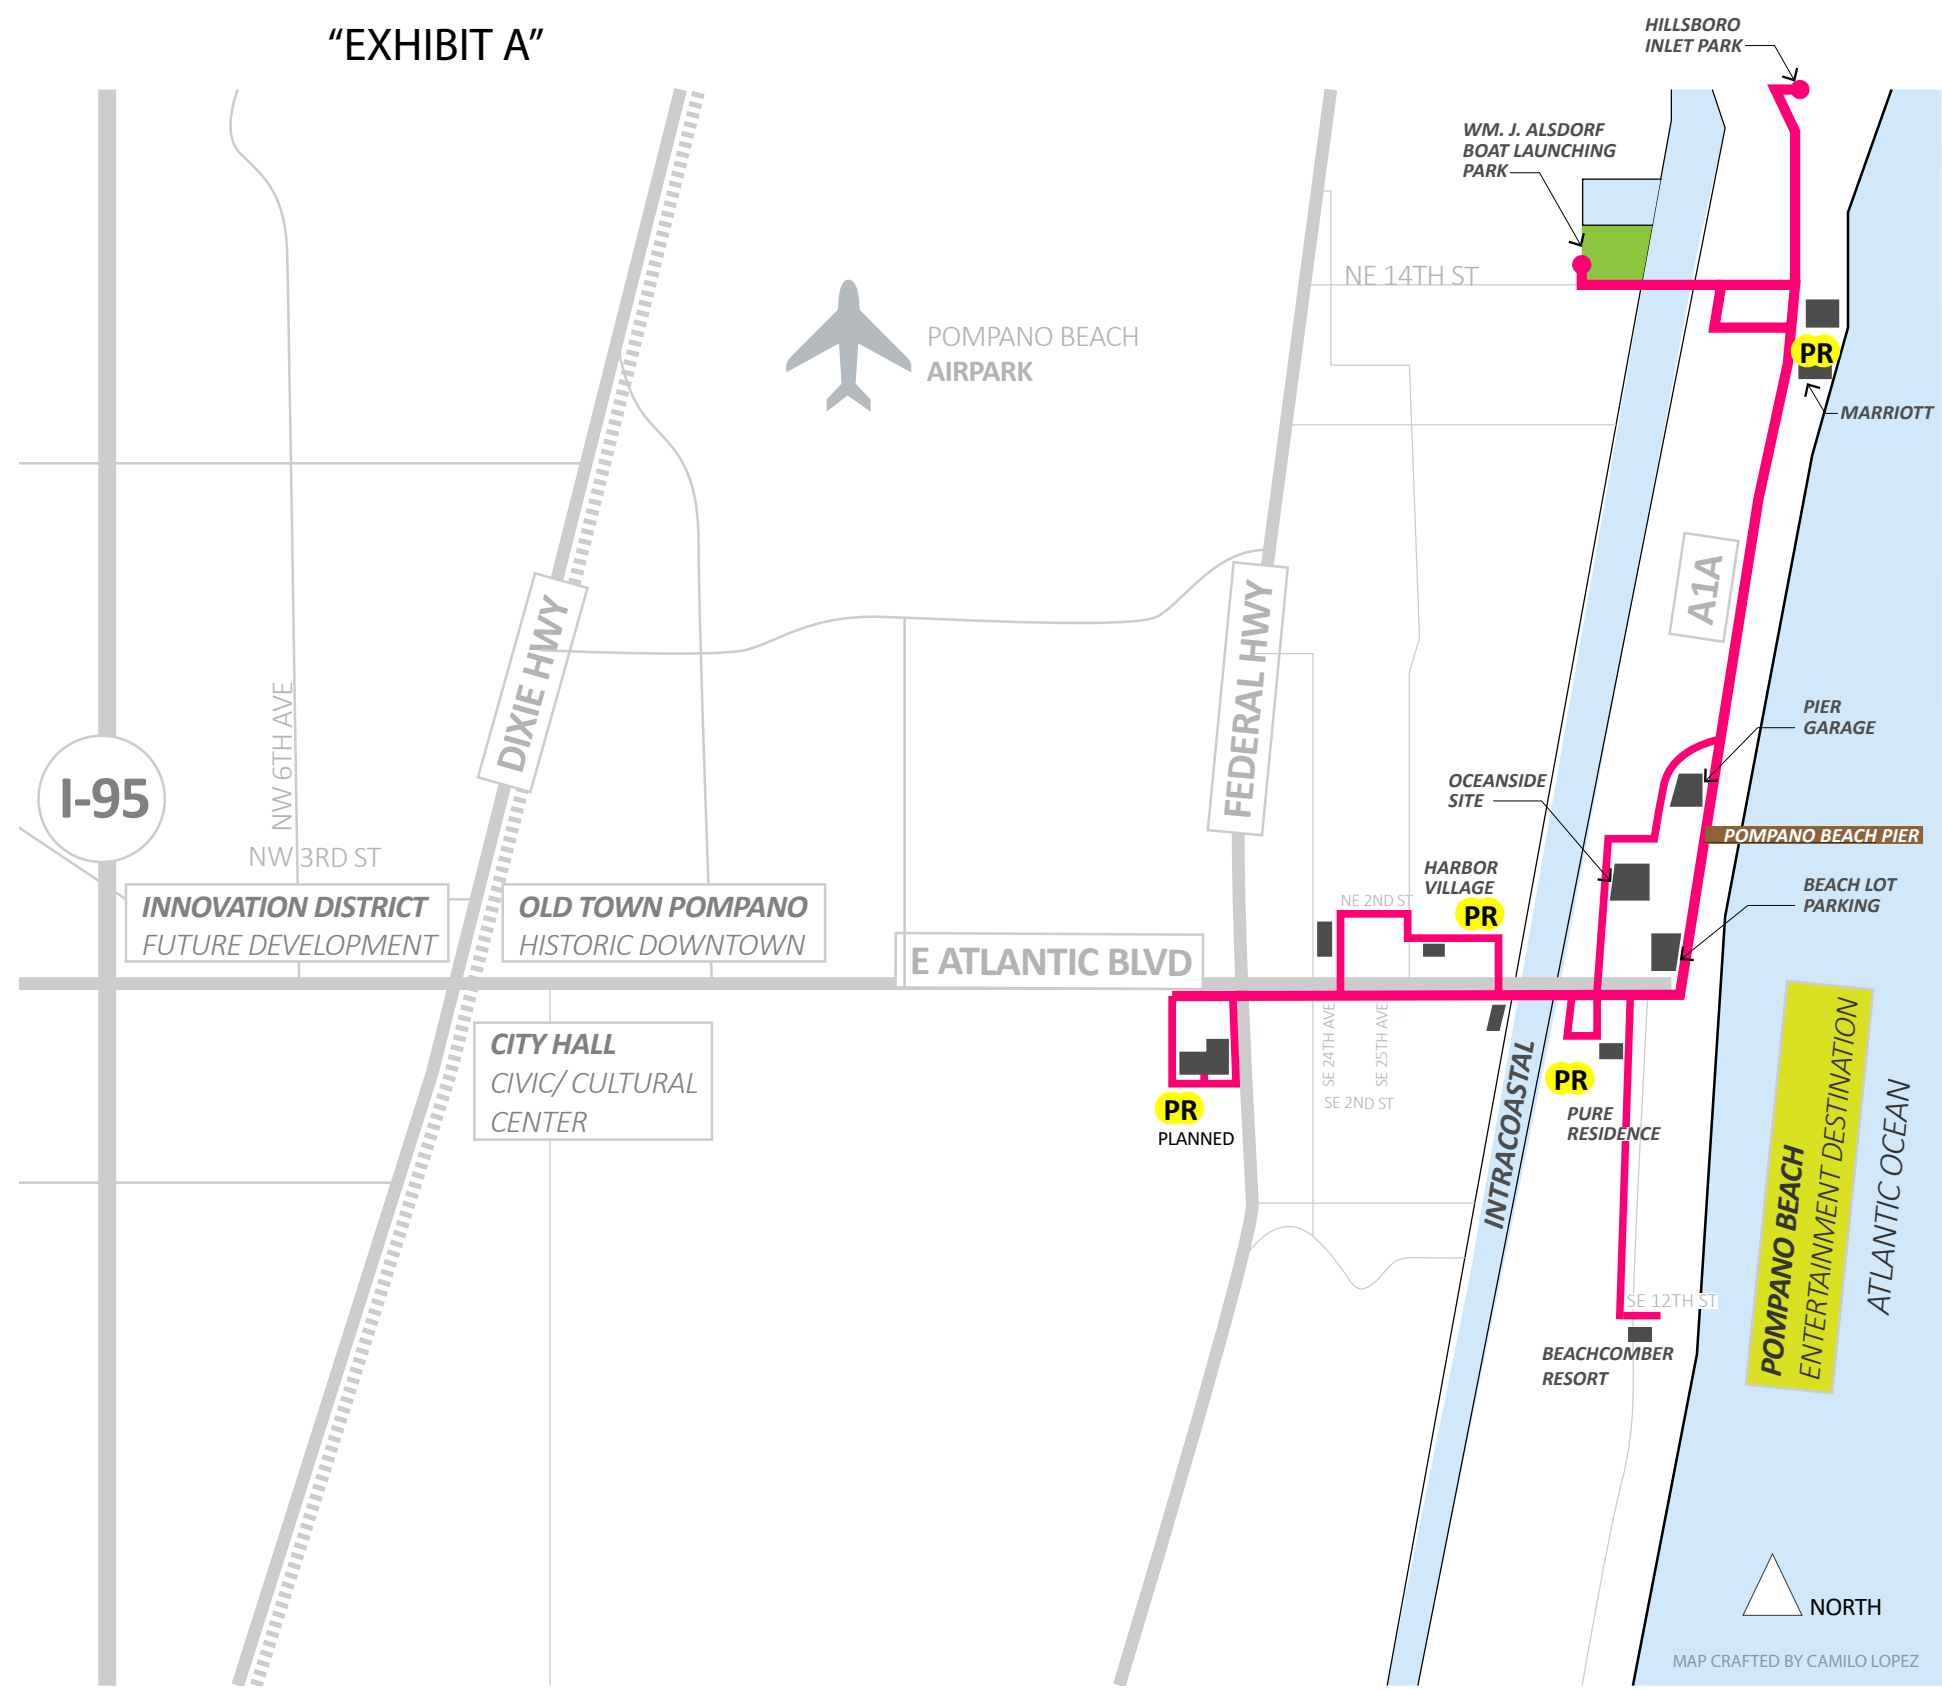

"EXHIBIT A"

POMPANO BEACH CRA

**PROPOSED TRANSIT ROUTE AND STOPS
FOR PARK & RIDE SYSTEM**

MAP KEY

- GOLF CART ROUTE
- PR PARK & RIDE HUB
- PARKING AREA
- WORK/ PLAY AREA

MAP CRAFTED BY CAMILO LOPEZ