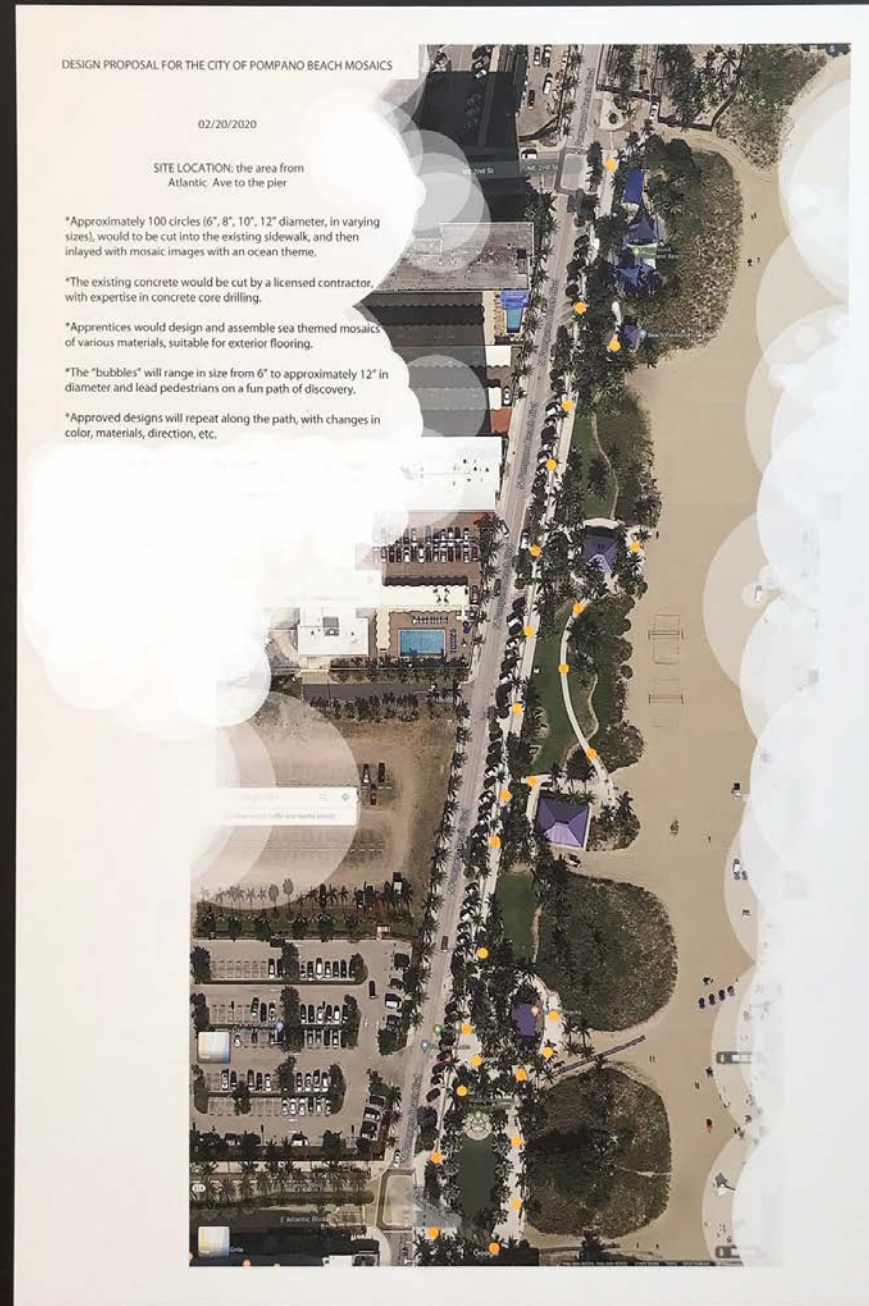

# Exhibit 2

Aerial of  
exact  
locations

## Clay artwork samples for the sidewalk mosaics by the beach

Sealife theme  
Materials: colored clay  
Dimensions: 6", 8", 10", 12" diameter  
Scope: 100 pc

\*Approximately 100 circles (6", 8", 10", 12" diameter, in varying sizes), would to be cut into the existing sidewalk, and then inlayed with mosaic images with an ocean theme.

\*The existing concrete would be cut by a licensed contractor, with expertise in concrete core drilling.

\*Apprentices would design and assemble sea themed mosaics of various materials, suitable for exterior flooring.

\*The "bubbles" will range in size from 6" to approximately 12" in diameter and lead pedestrians on a fun path of discovery.

\*Approved designs will repeat along the path, with changes in color, materials, direction, etc.