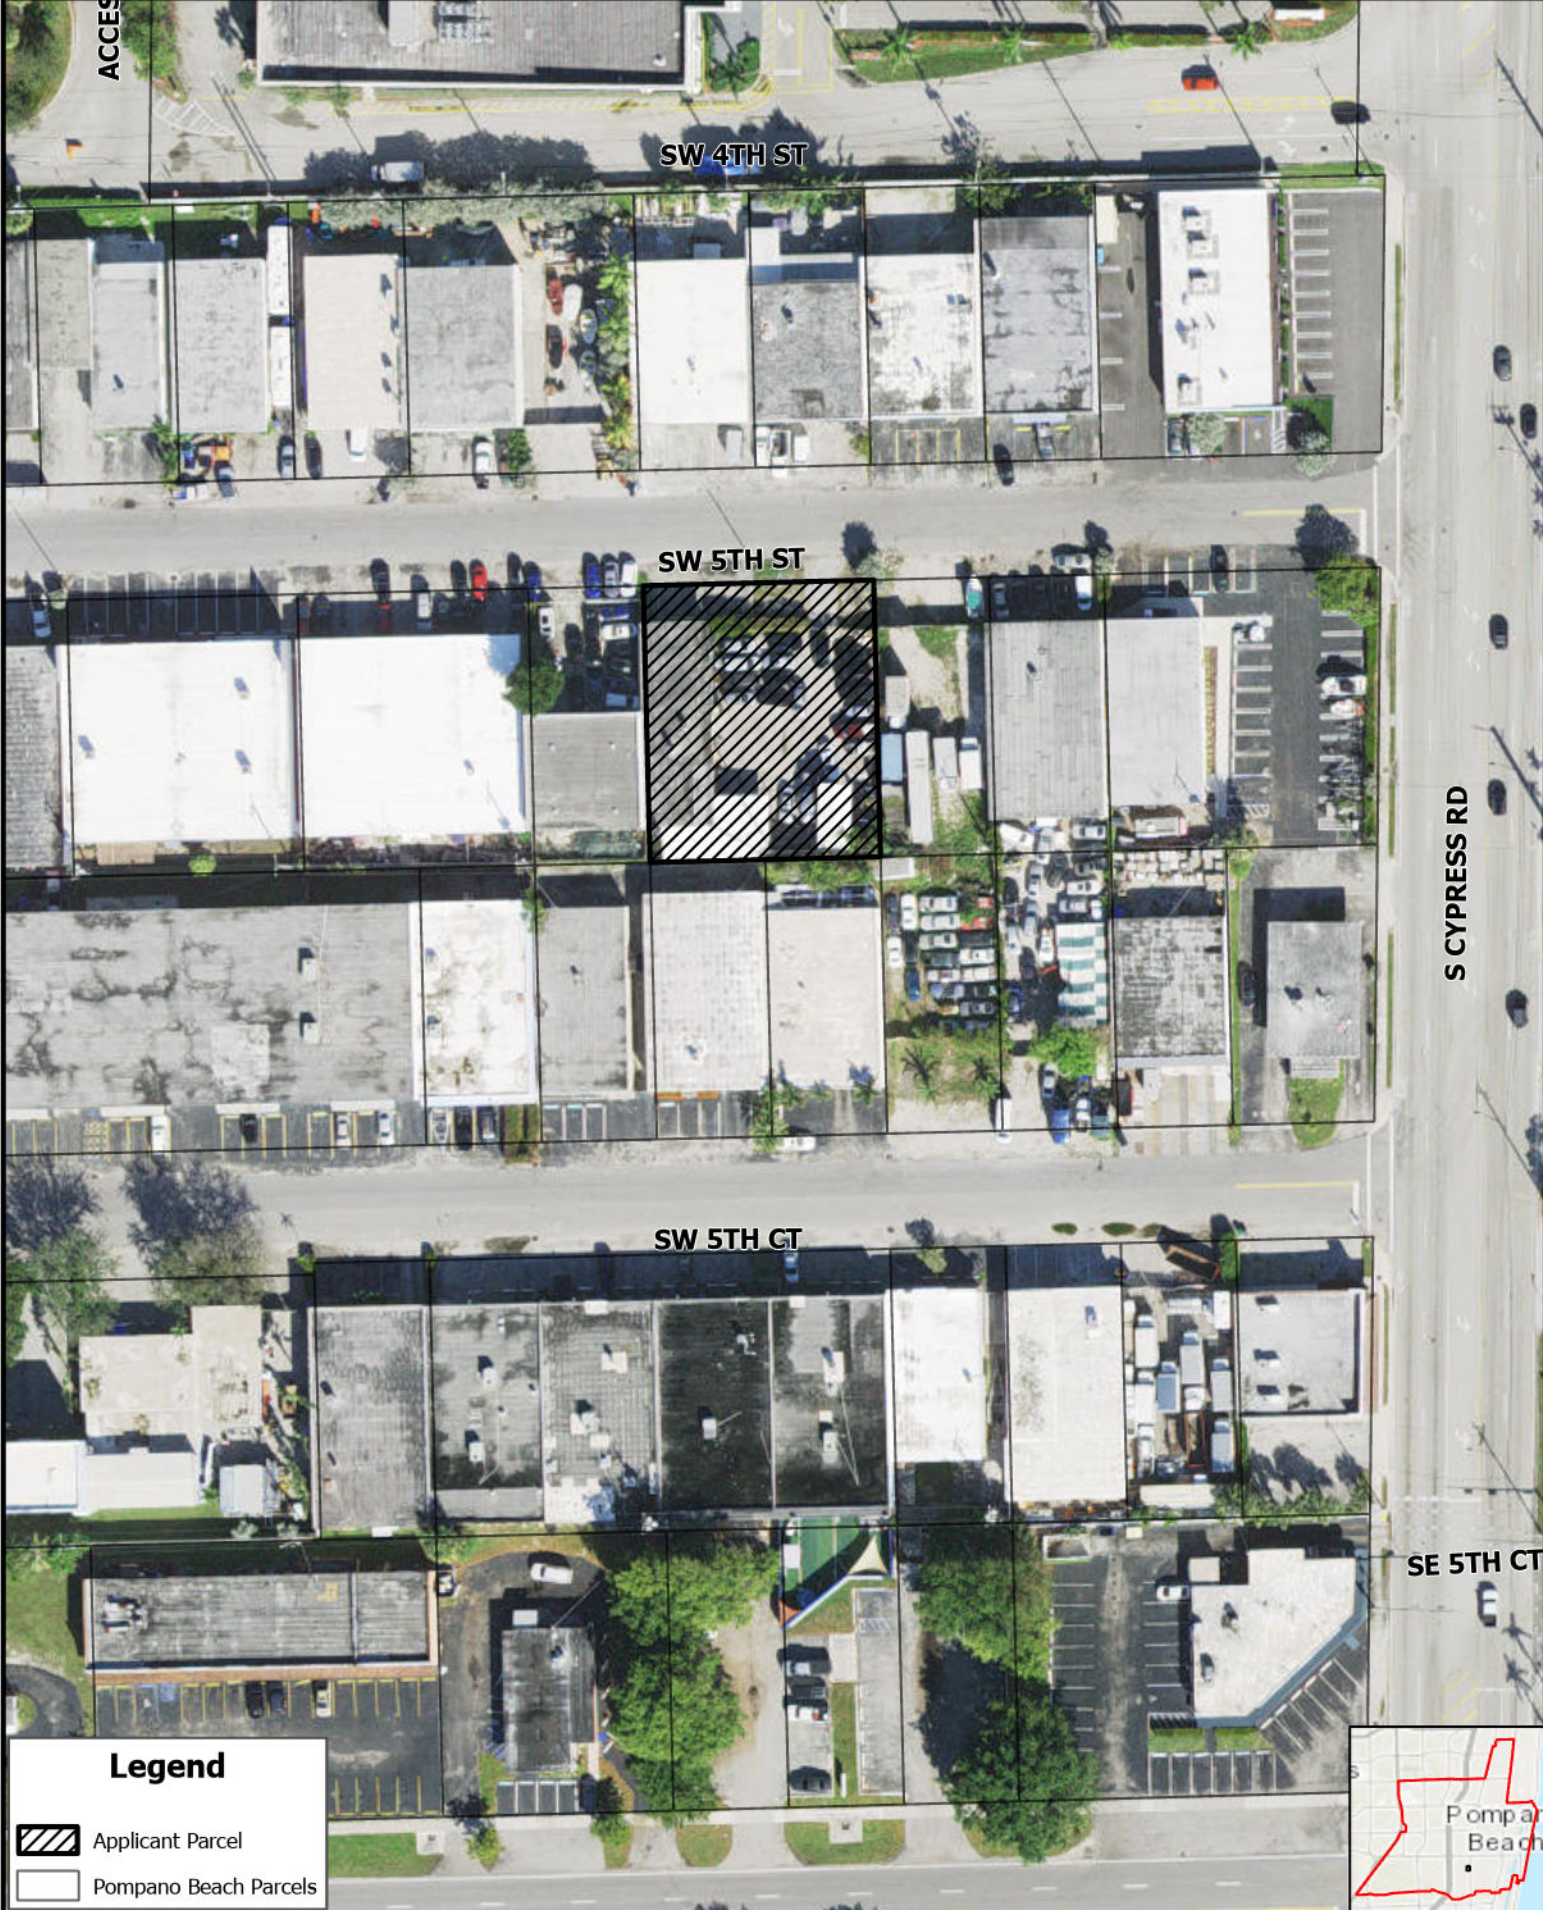

CITY OF POMPANO BEACH AERIAL MAP

Legend

-  Applicant Parcel
-  Pompano Beach Parcels

Scale:
1:1,000
1/21/2026

50 SW 5 ST
Topline Performance Inc

Variance
Created by:
Department of
Development Services