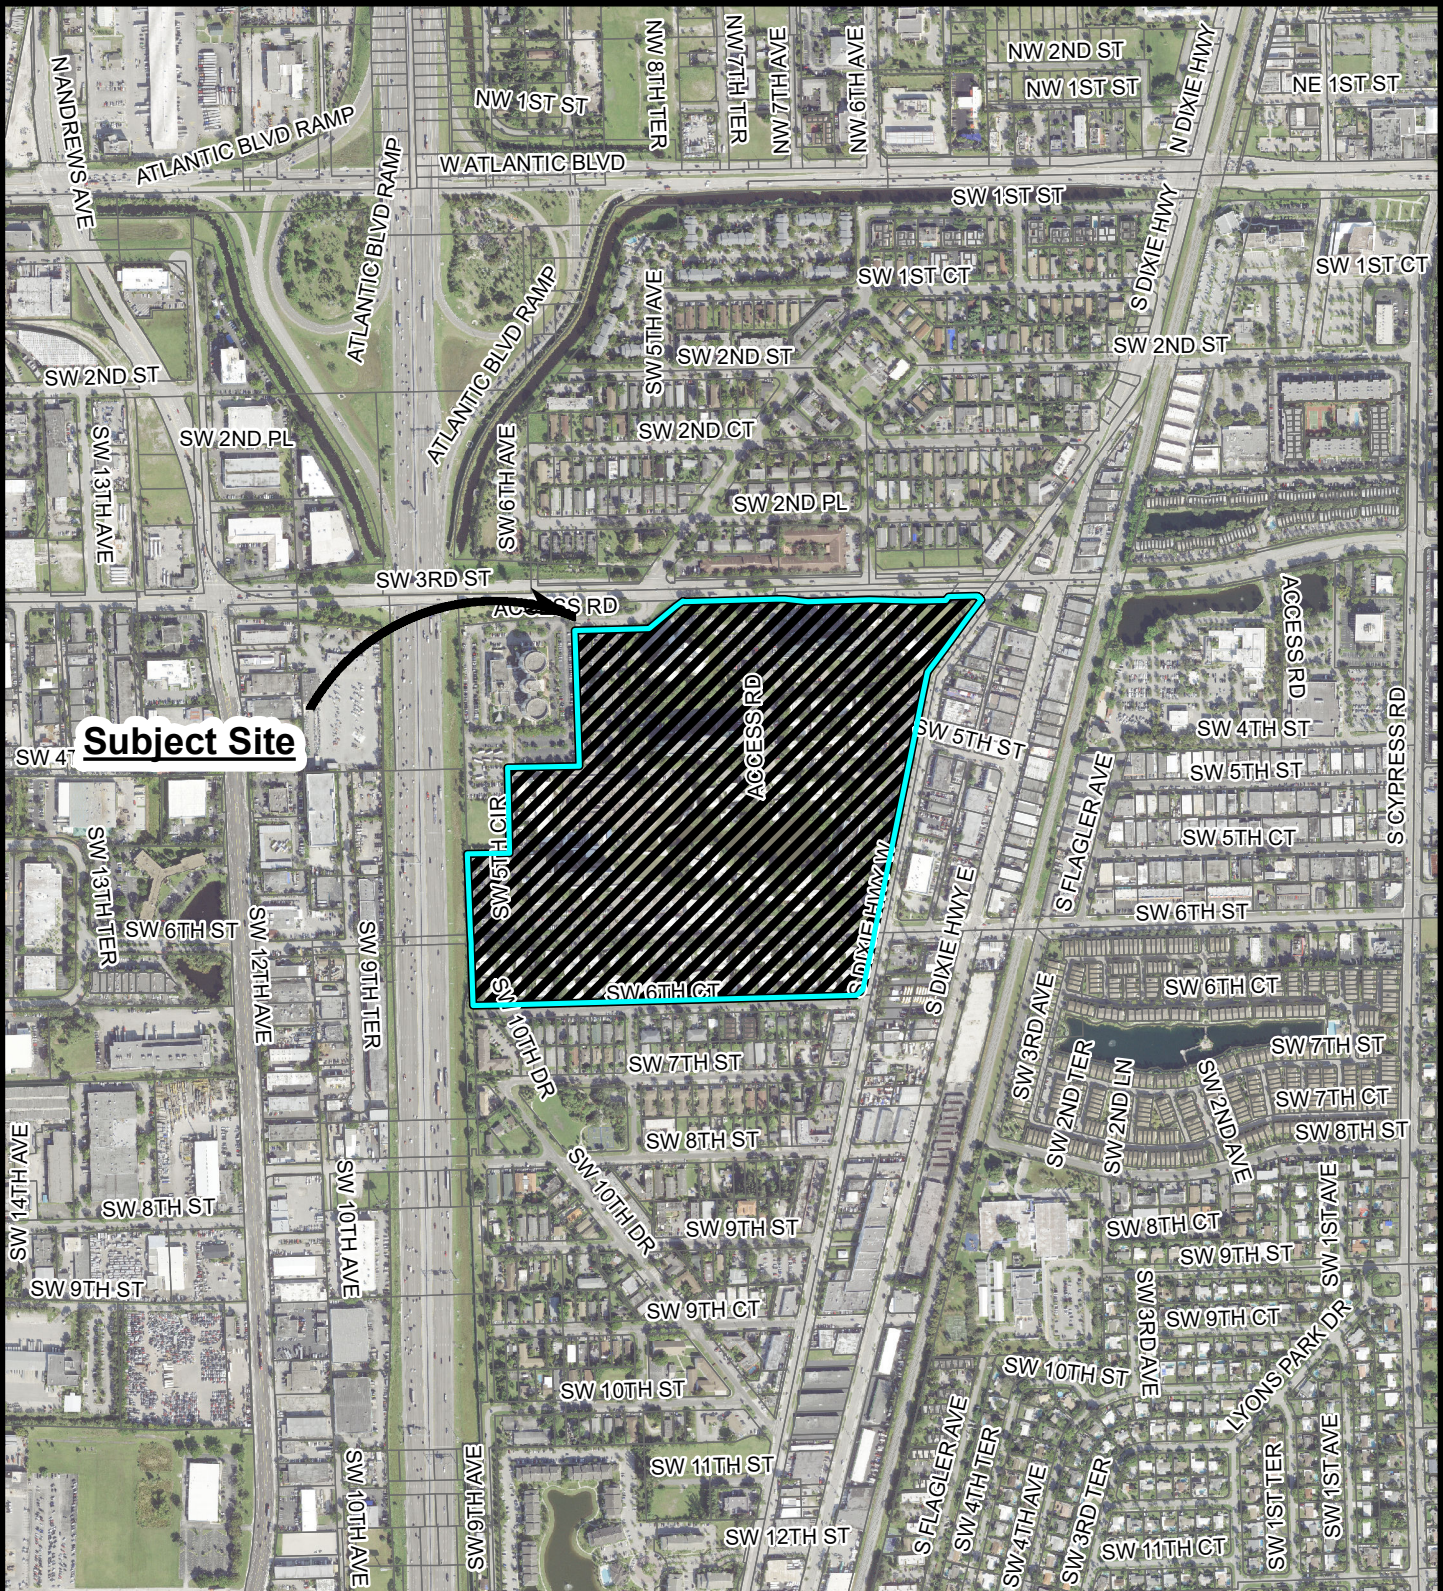

CITY OF POMPANO BEACH AERIAL MAP

Subject Site

1 in = 833 ft

PREPARED BY:
DEPARTMENT OF
DEVELOPMENT SERVICES