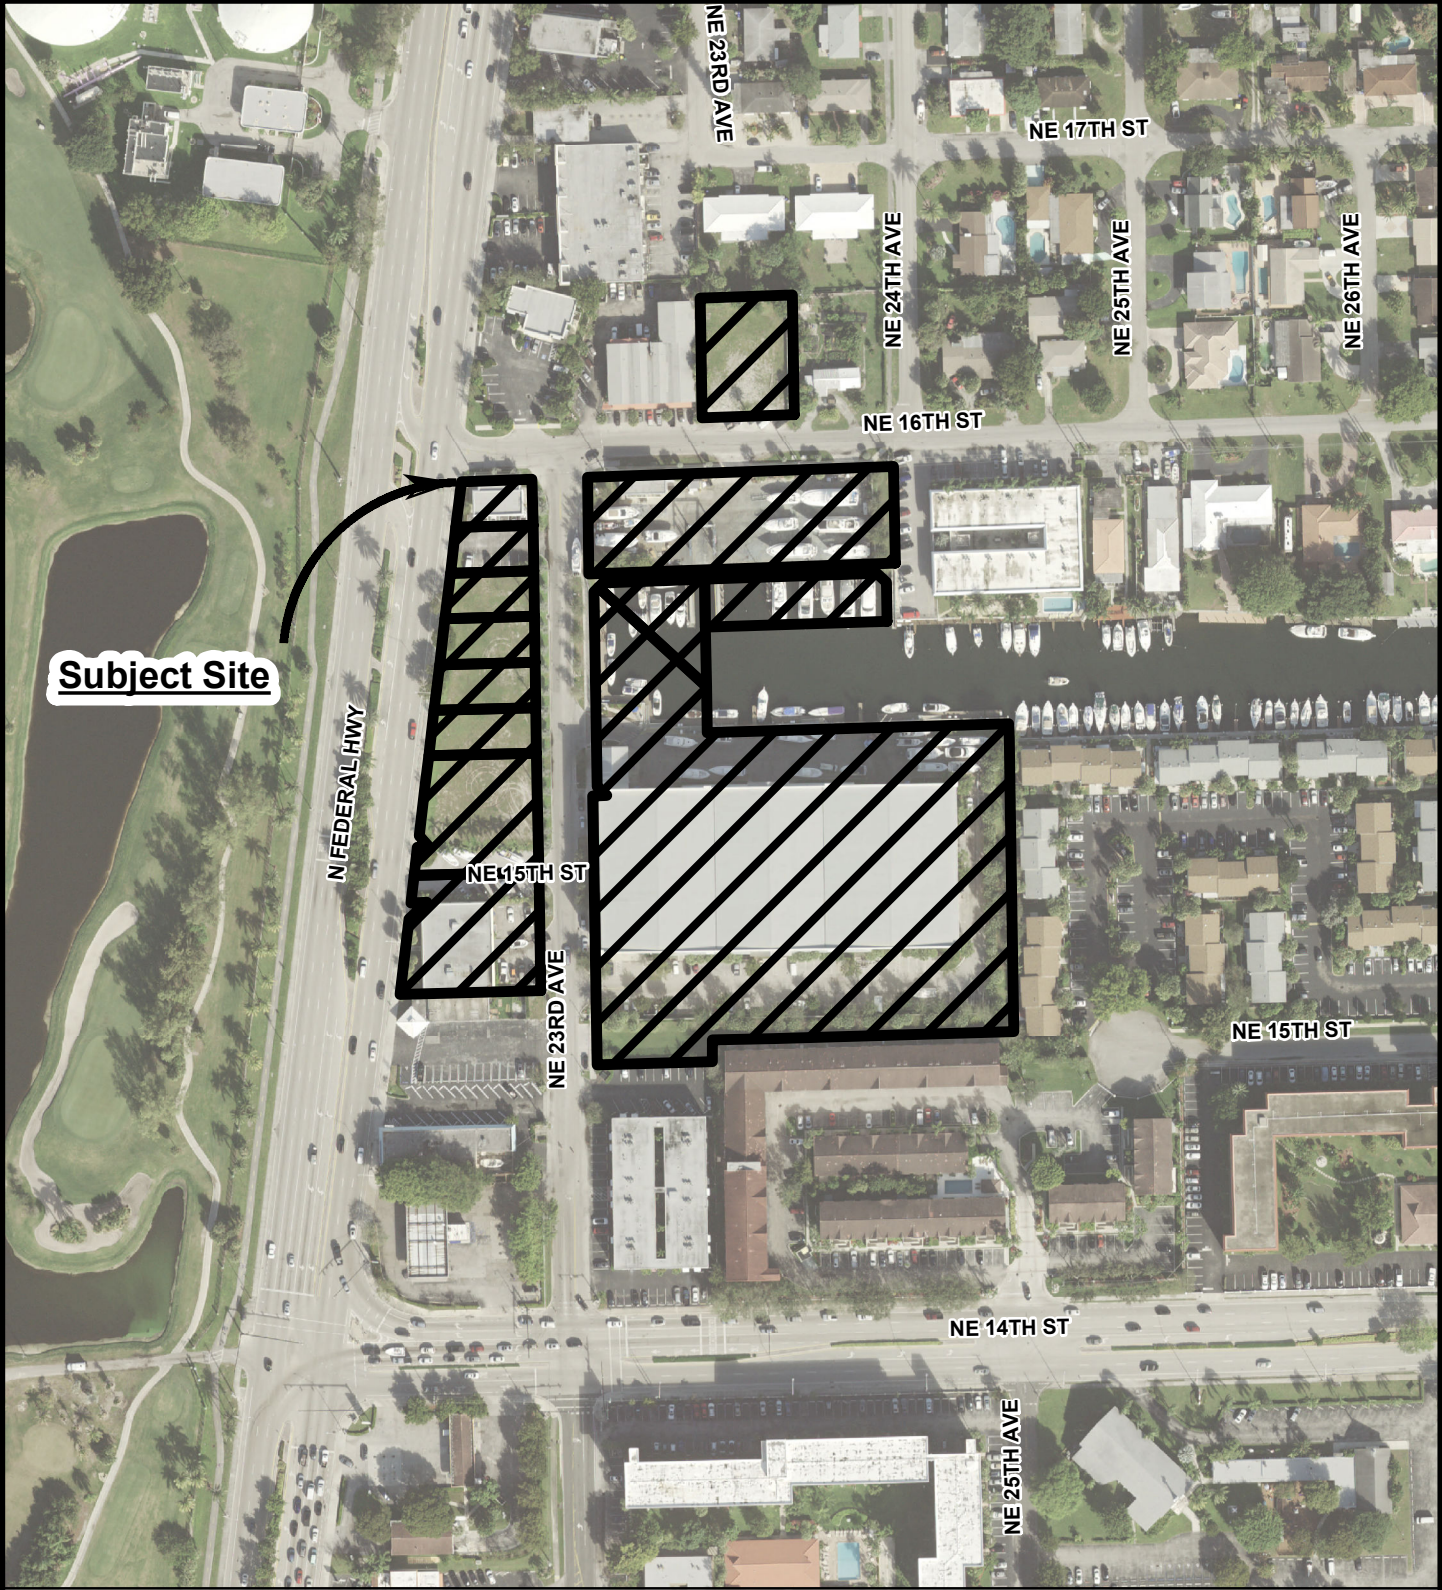

# CITY OF POMPANO BEACH AERIAL MAP

**Subject Site**

1 in = 208 ft

3

PREPARED BY:  
DEPARTMENT OF  
DEVELOPMENT SERVICES