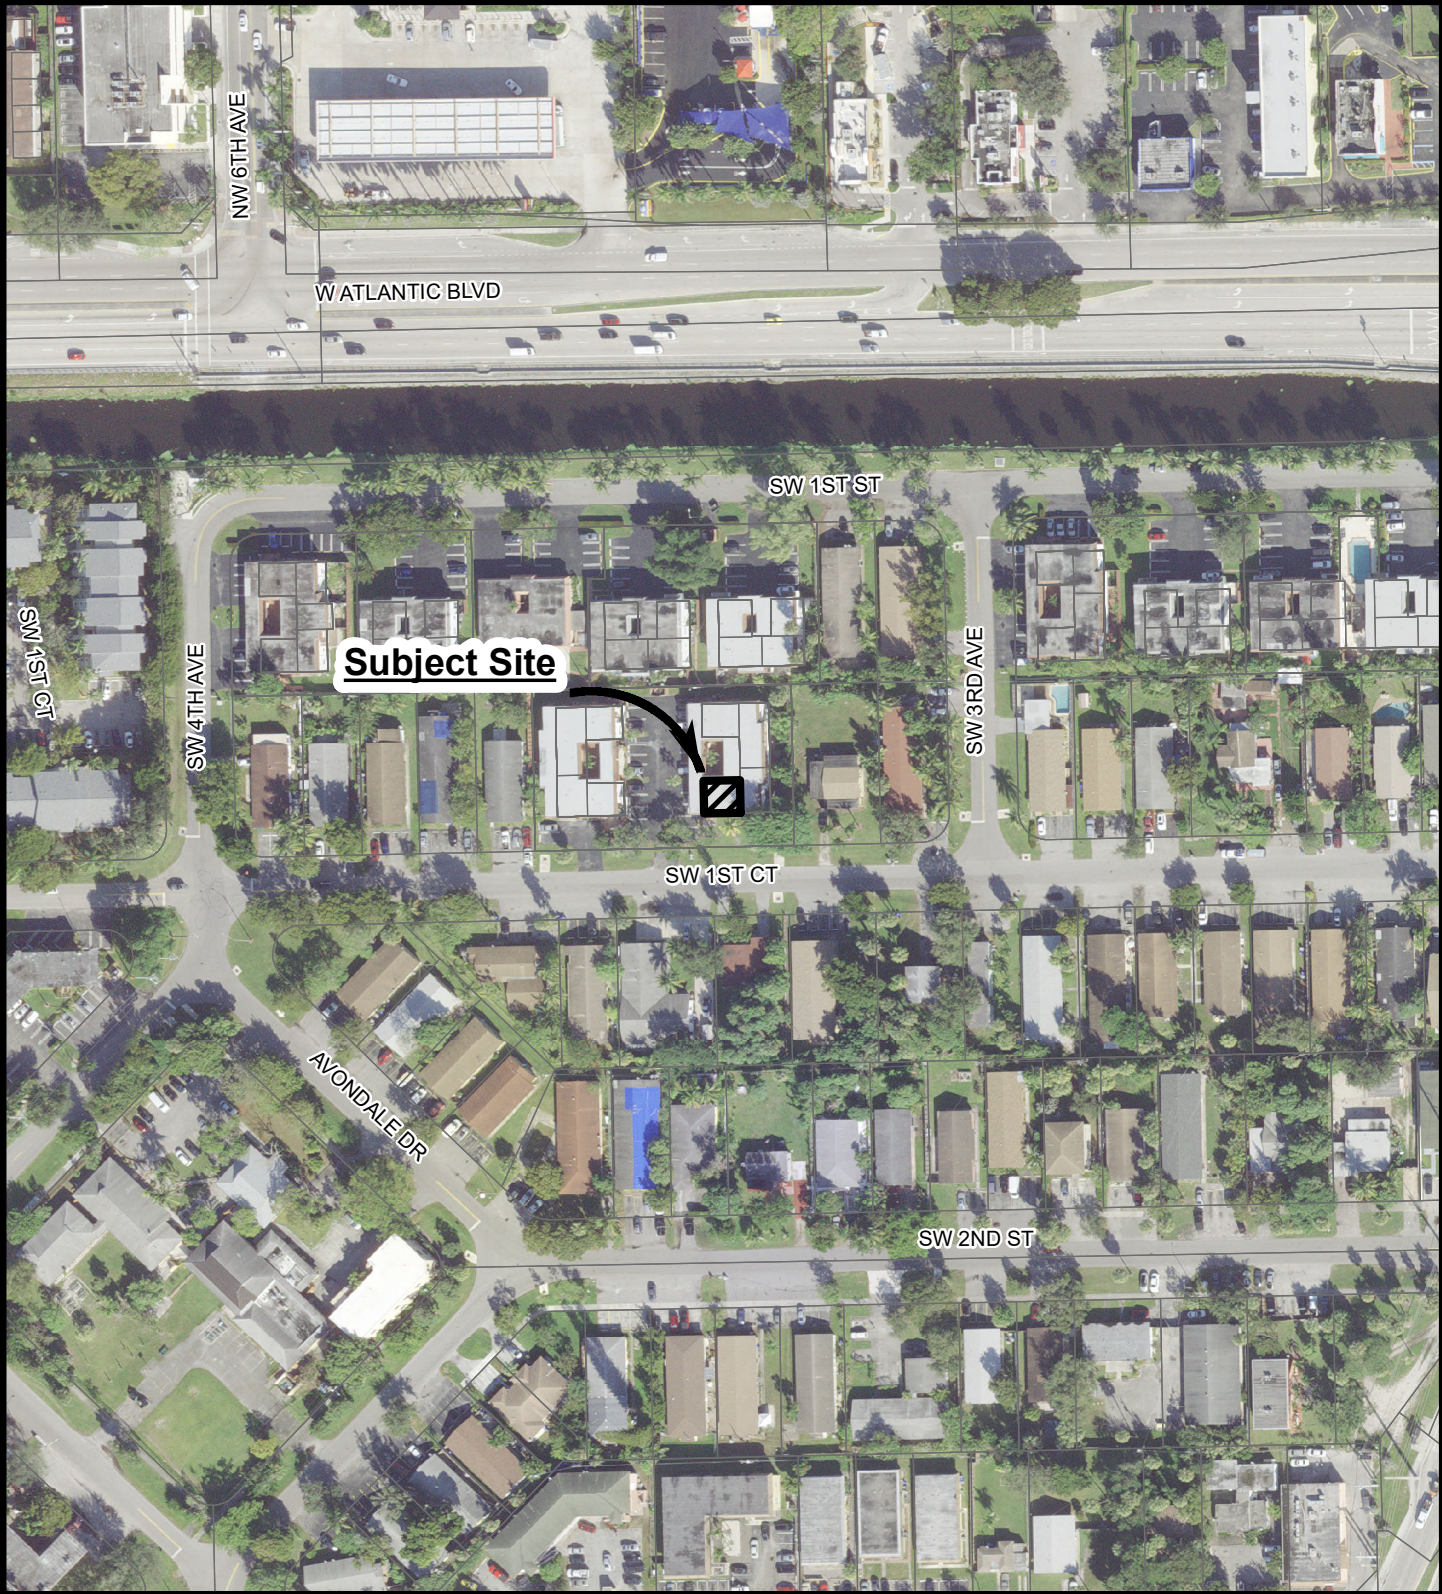

CITY OF POMPANO BEACH AERIAL MAP

1 in = 167 ft

313 SW 1st Ct #L-4

PREPARED BY:
DEPARTMENT OF
DEVELOPMENT SERVICES