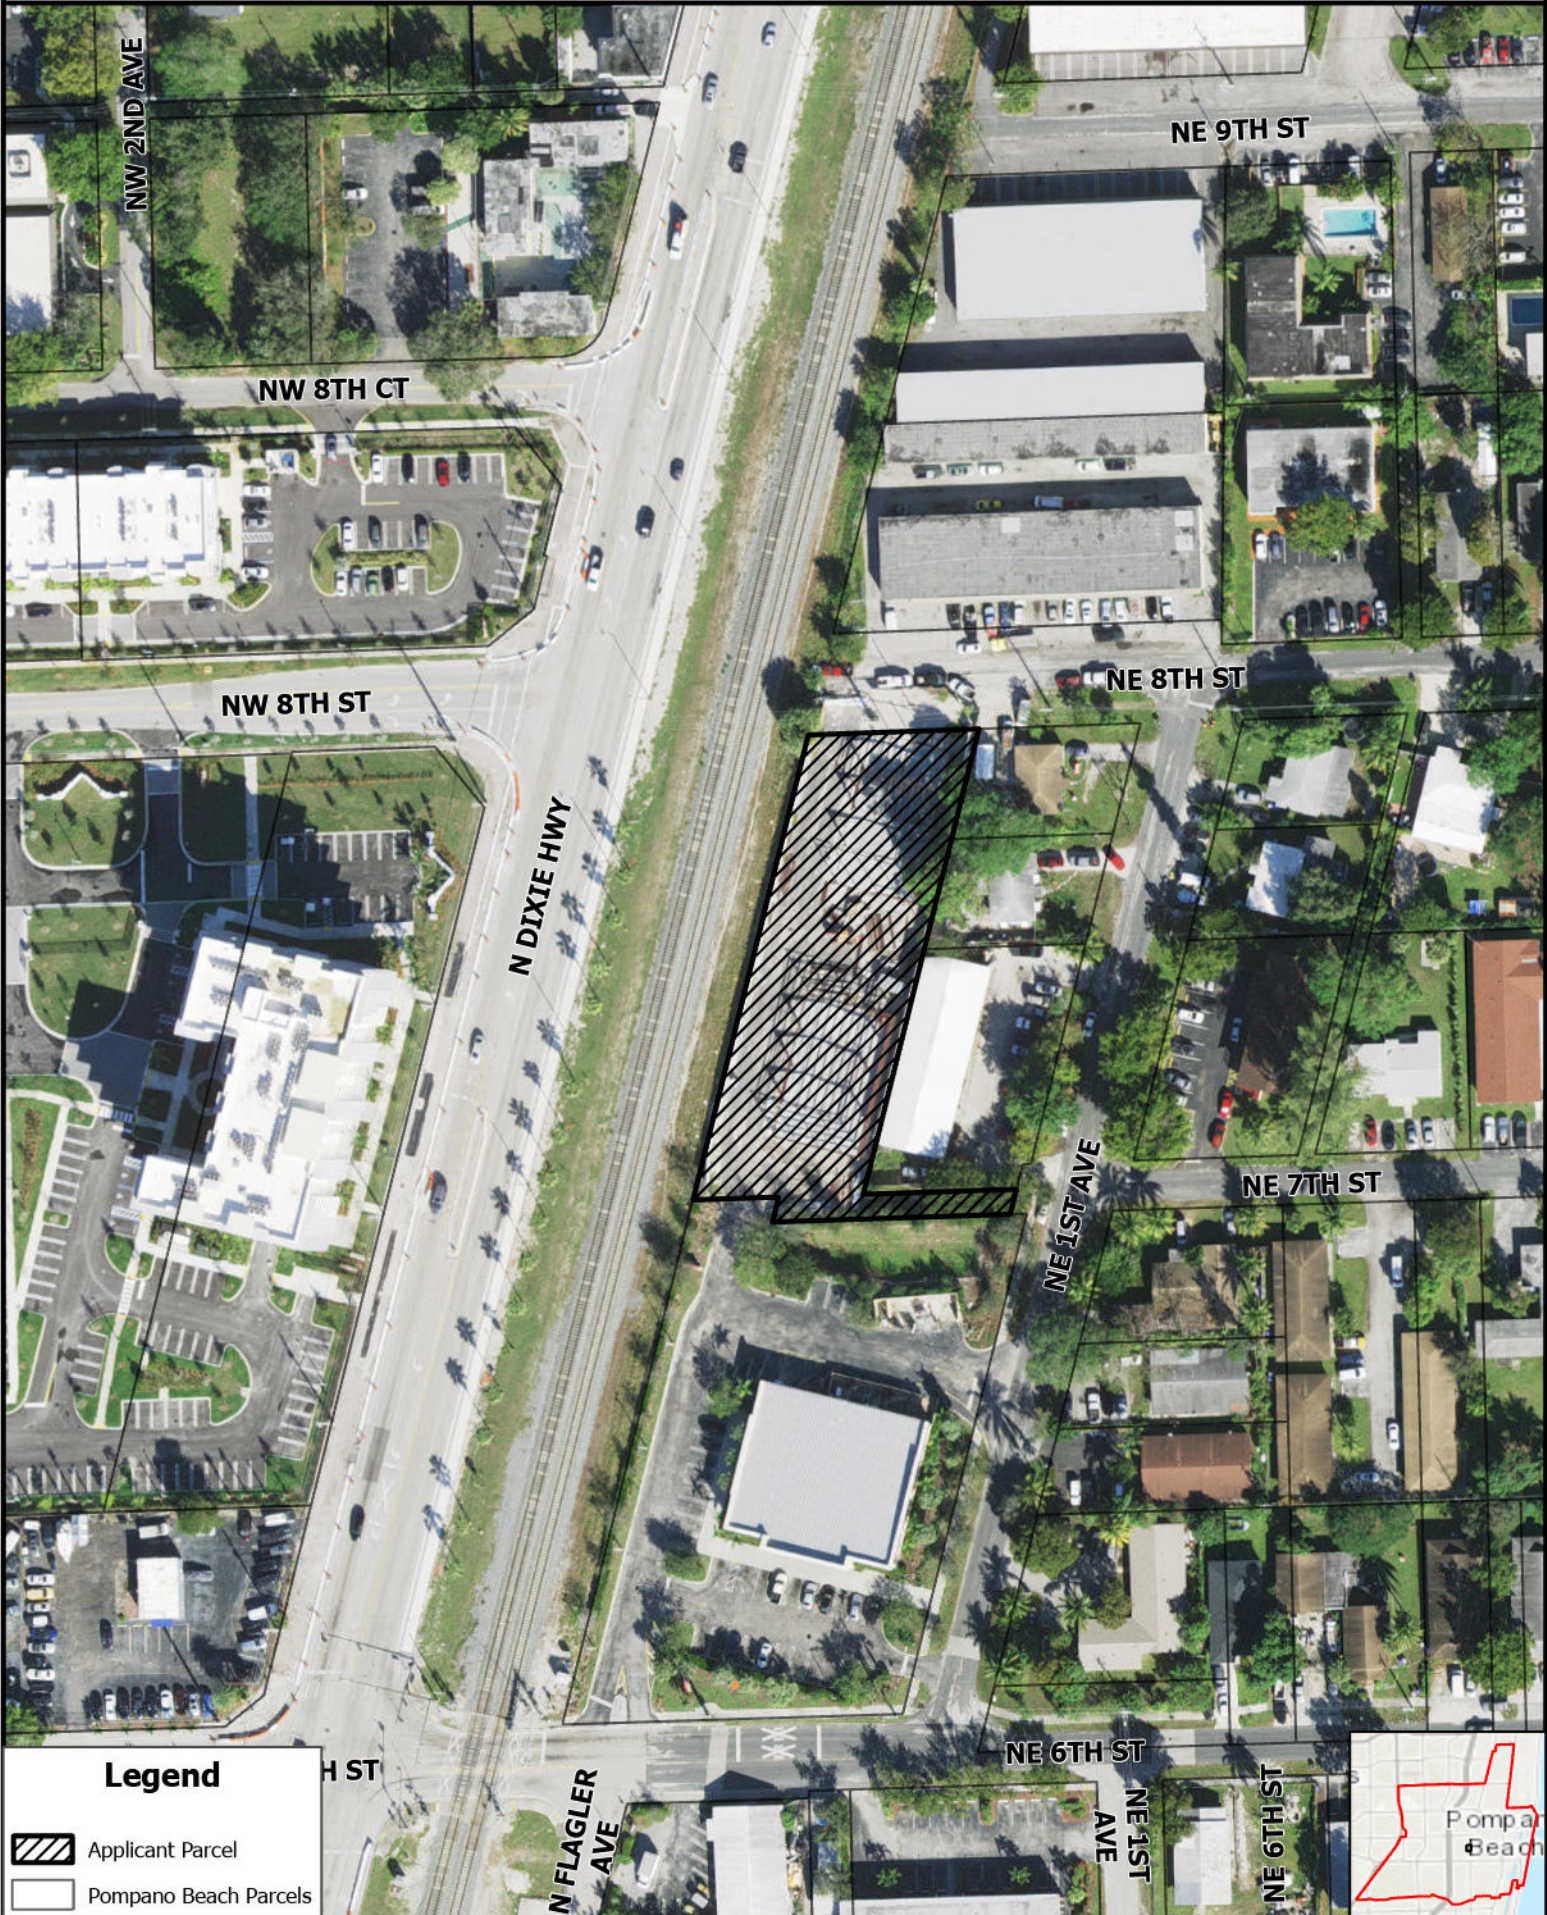

CITY OF POMPANO BEACH AERIAL MAP

Legend

-  Applicant Parcel
-  Pompano Beach Parcels

Scale:
1:1,400
04/27/2026

621 NE 1 AVE
Folia Building LLC

Variance

Created by:
Department of
Development Services