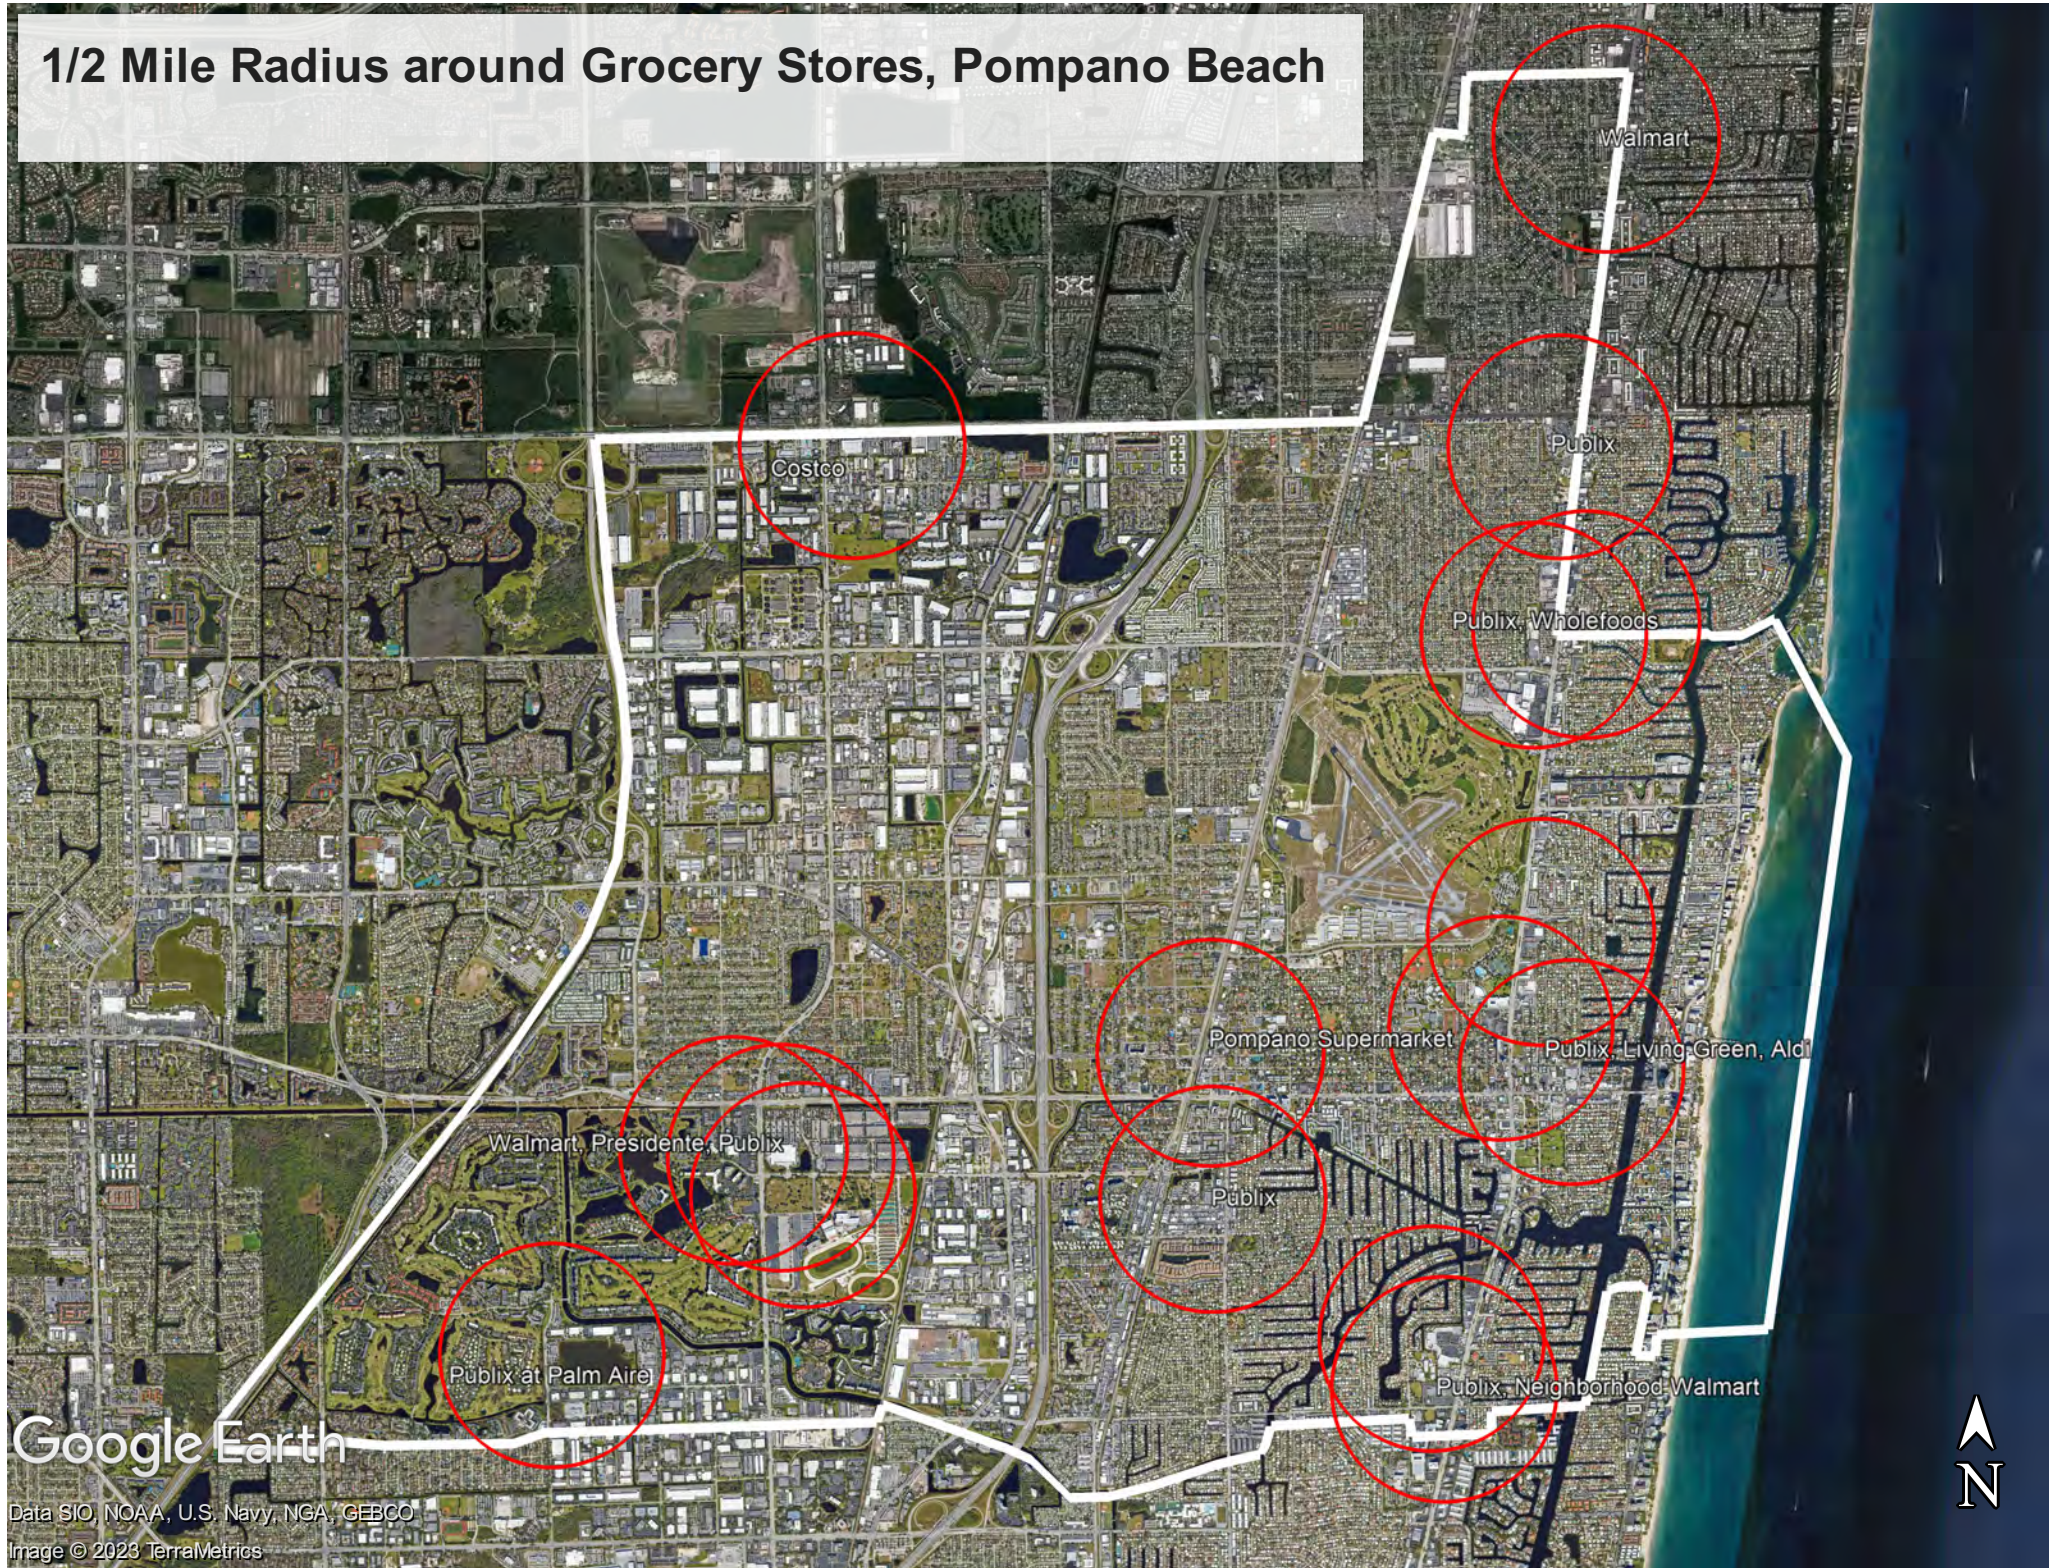

1/2 Mile Radius around Grocery Stores, Pompano Beach

Google Earth