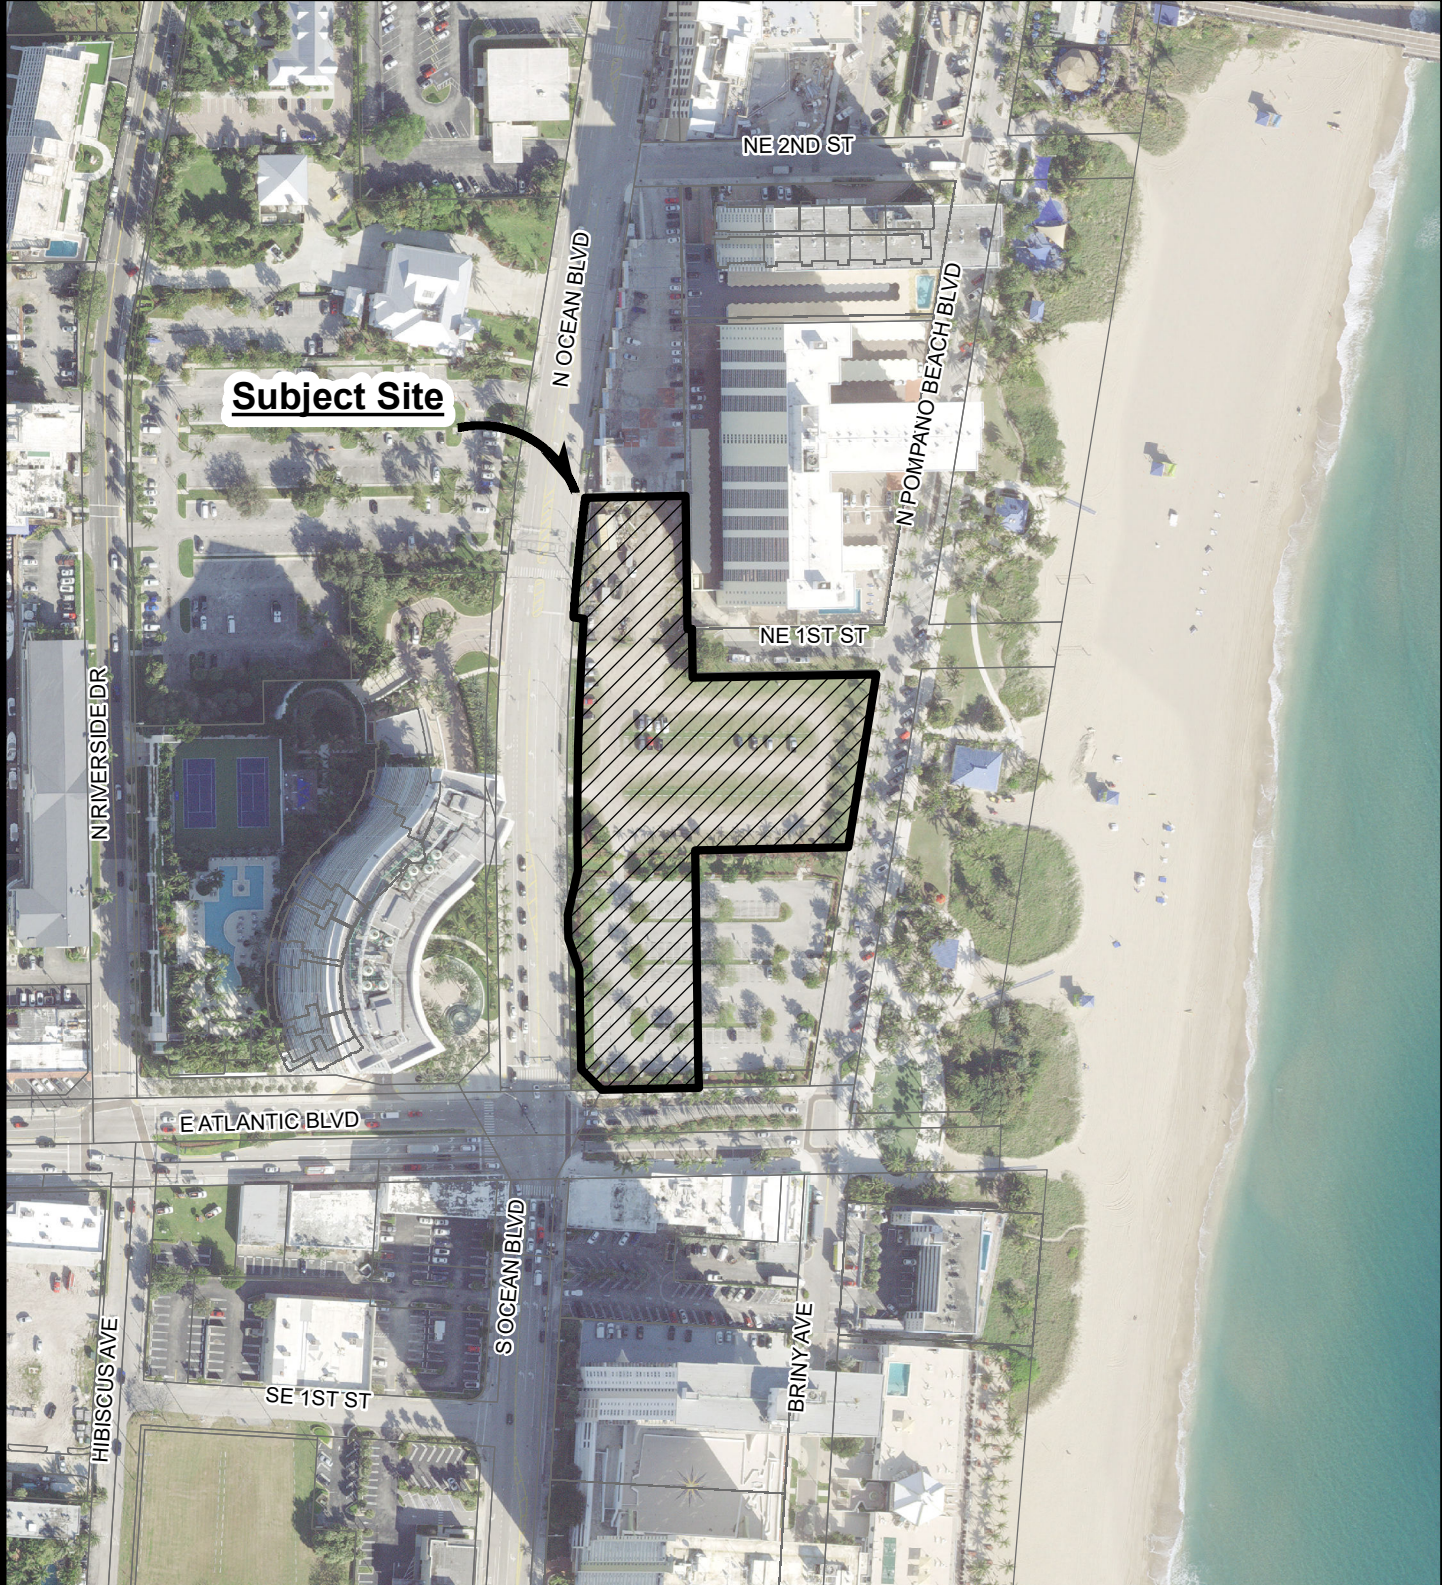

CITY OF POMPANO BEACH AERIAL MAP

1 in = 217 ft

20 N Ocean Blvd

PREPARED BY:
DEPARTMENT OF
DEVELOPMENT SERVICES