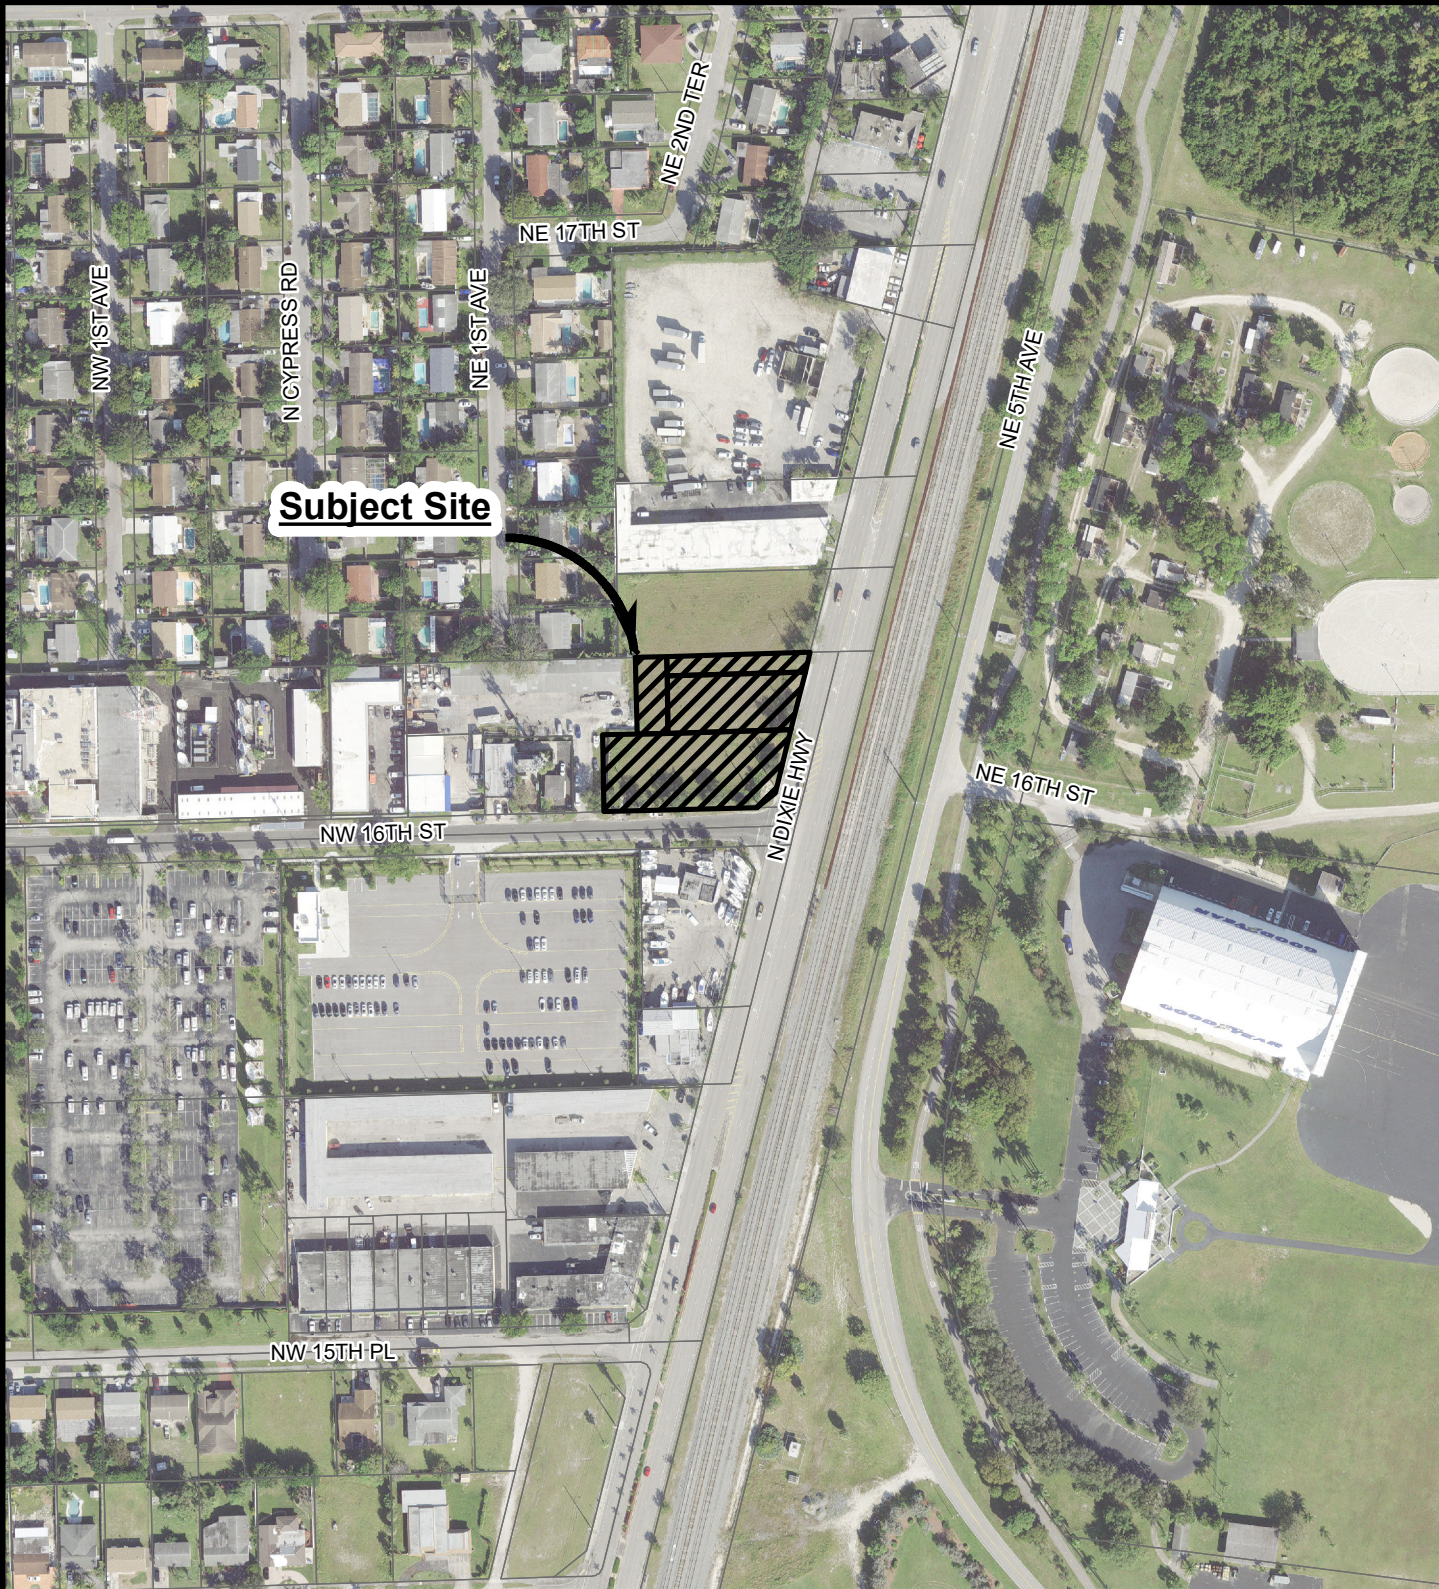

# CITY OF POMPANO BEACH AERIAL MAP

**Subject Site**

1 in = 250 ft

**1621 N Dixie Hwy**

PREPARED BY:  
DEPARTMENT OF  
DEVELOPMENT SERVICES