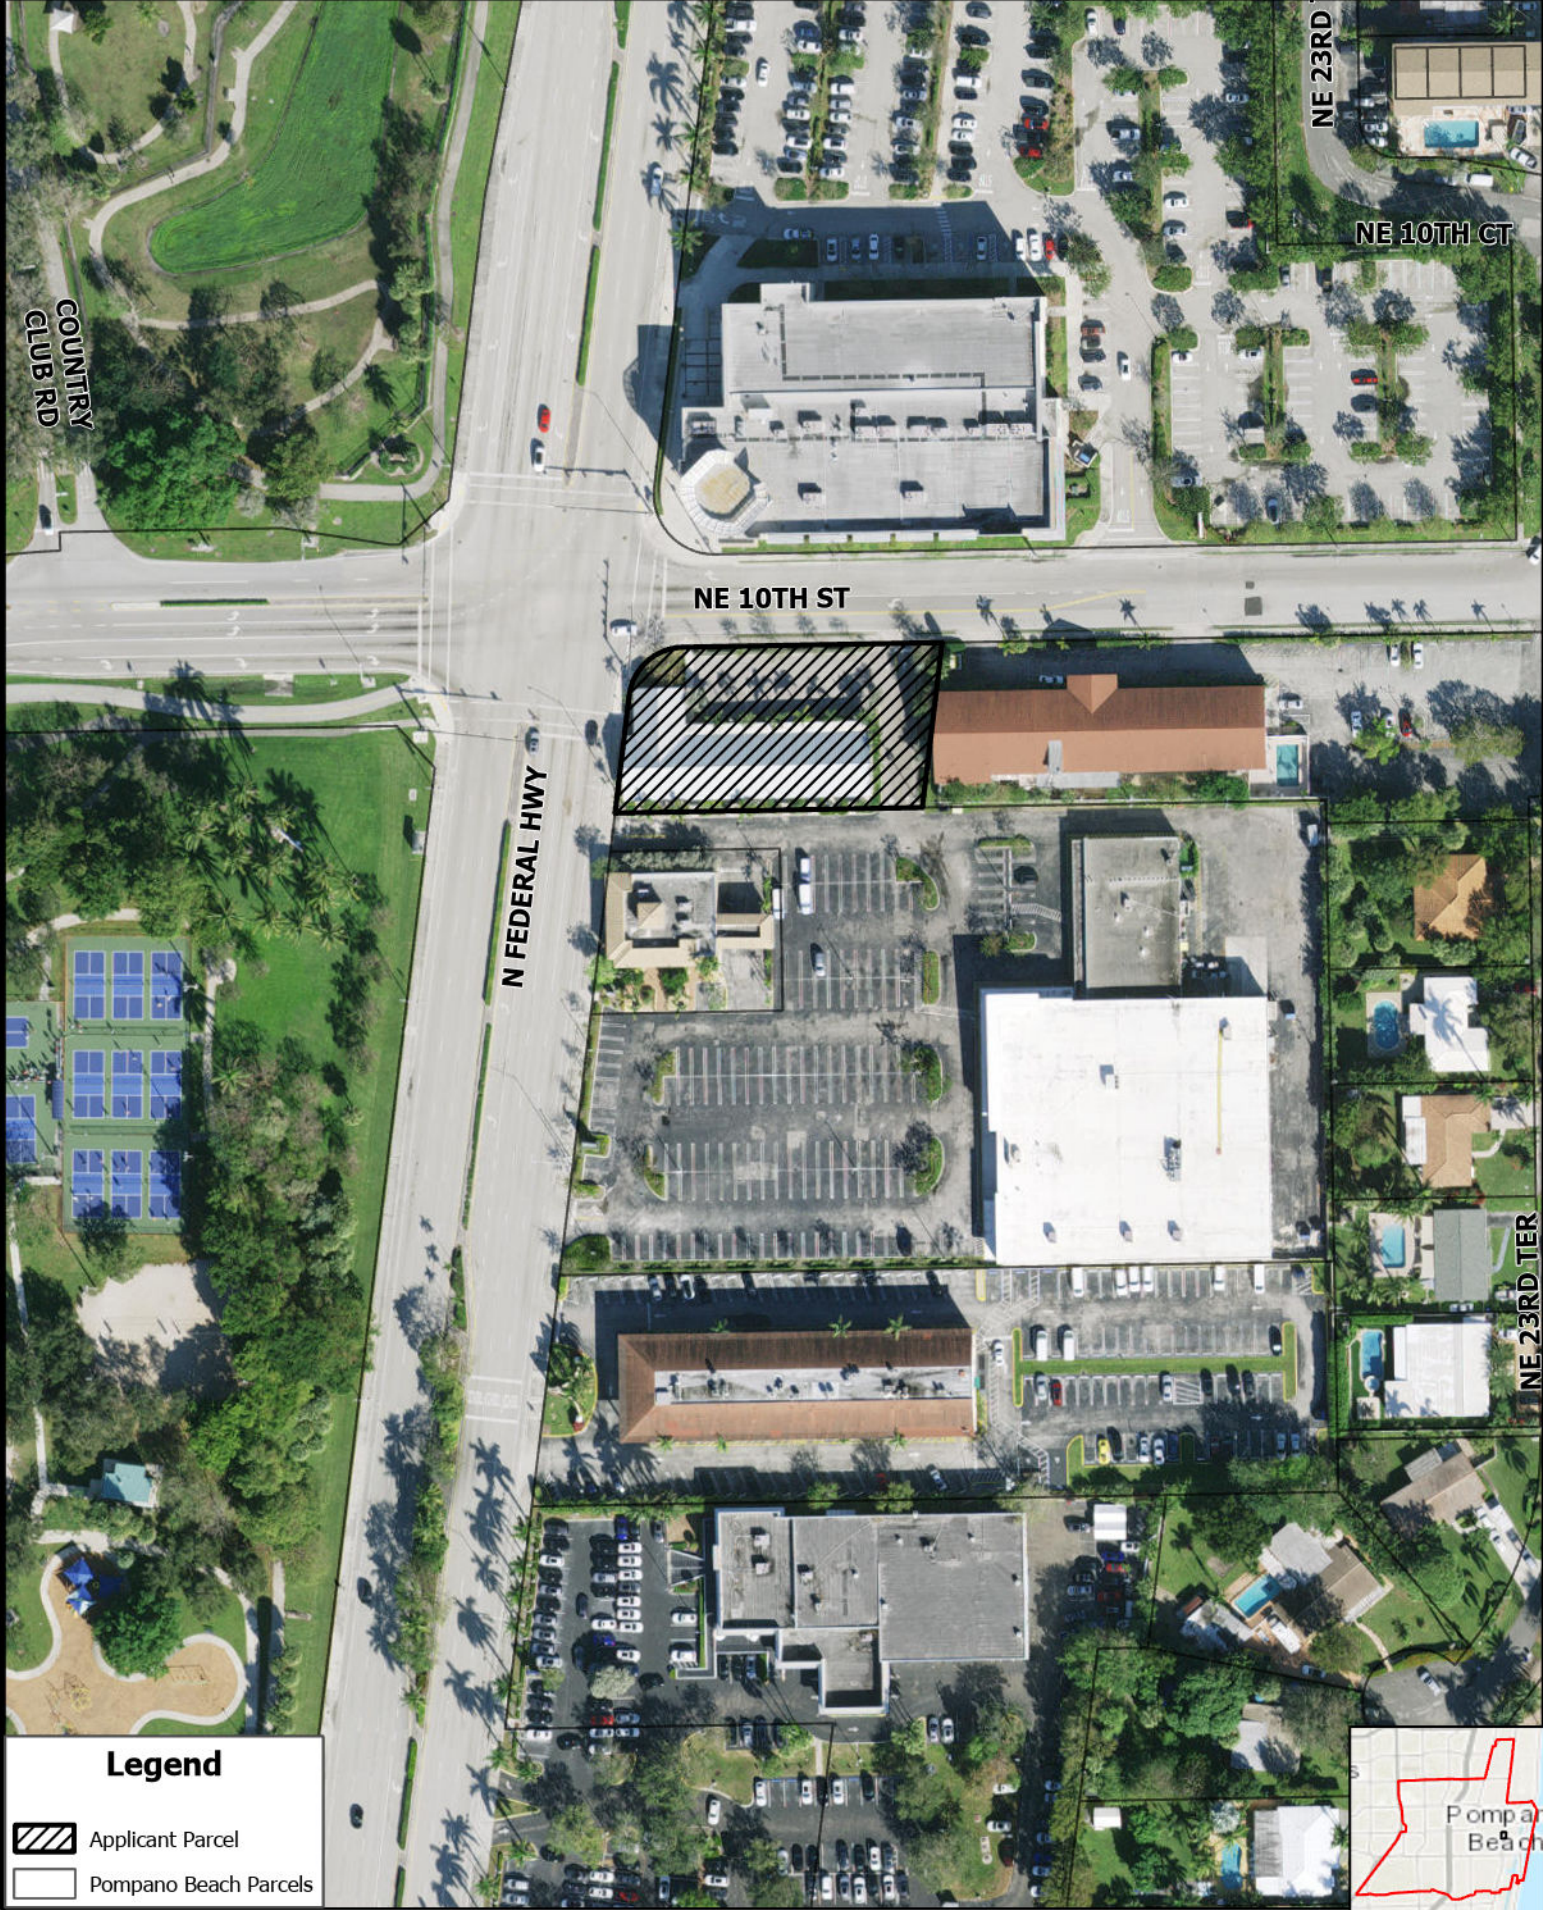

CITY OF POMPANO BEACH AERIAL MAP

Legend

-  Applicant Parcel
-  Pompano Beach Parcels

Scale:
1:1,500
06/01/2026

998 N FEDERAL HWY
Ireland Company LTD

Variance
Created by:
Department of
Development Services