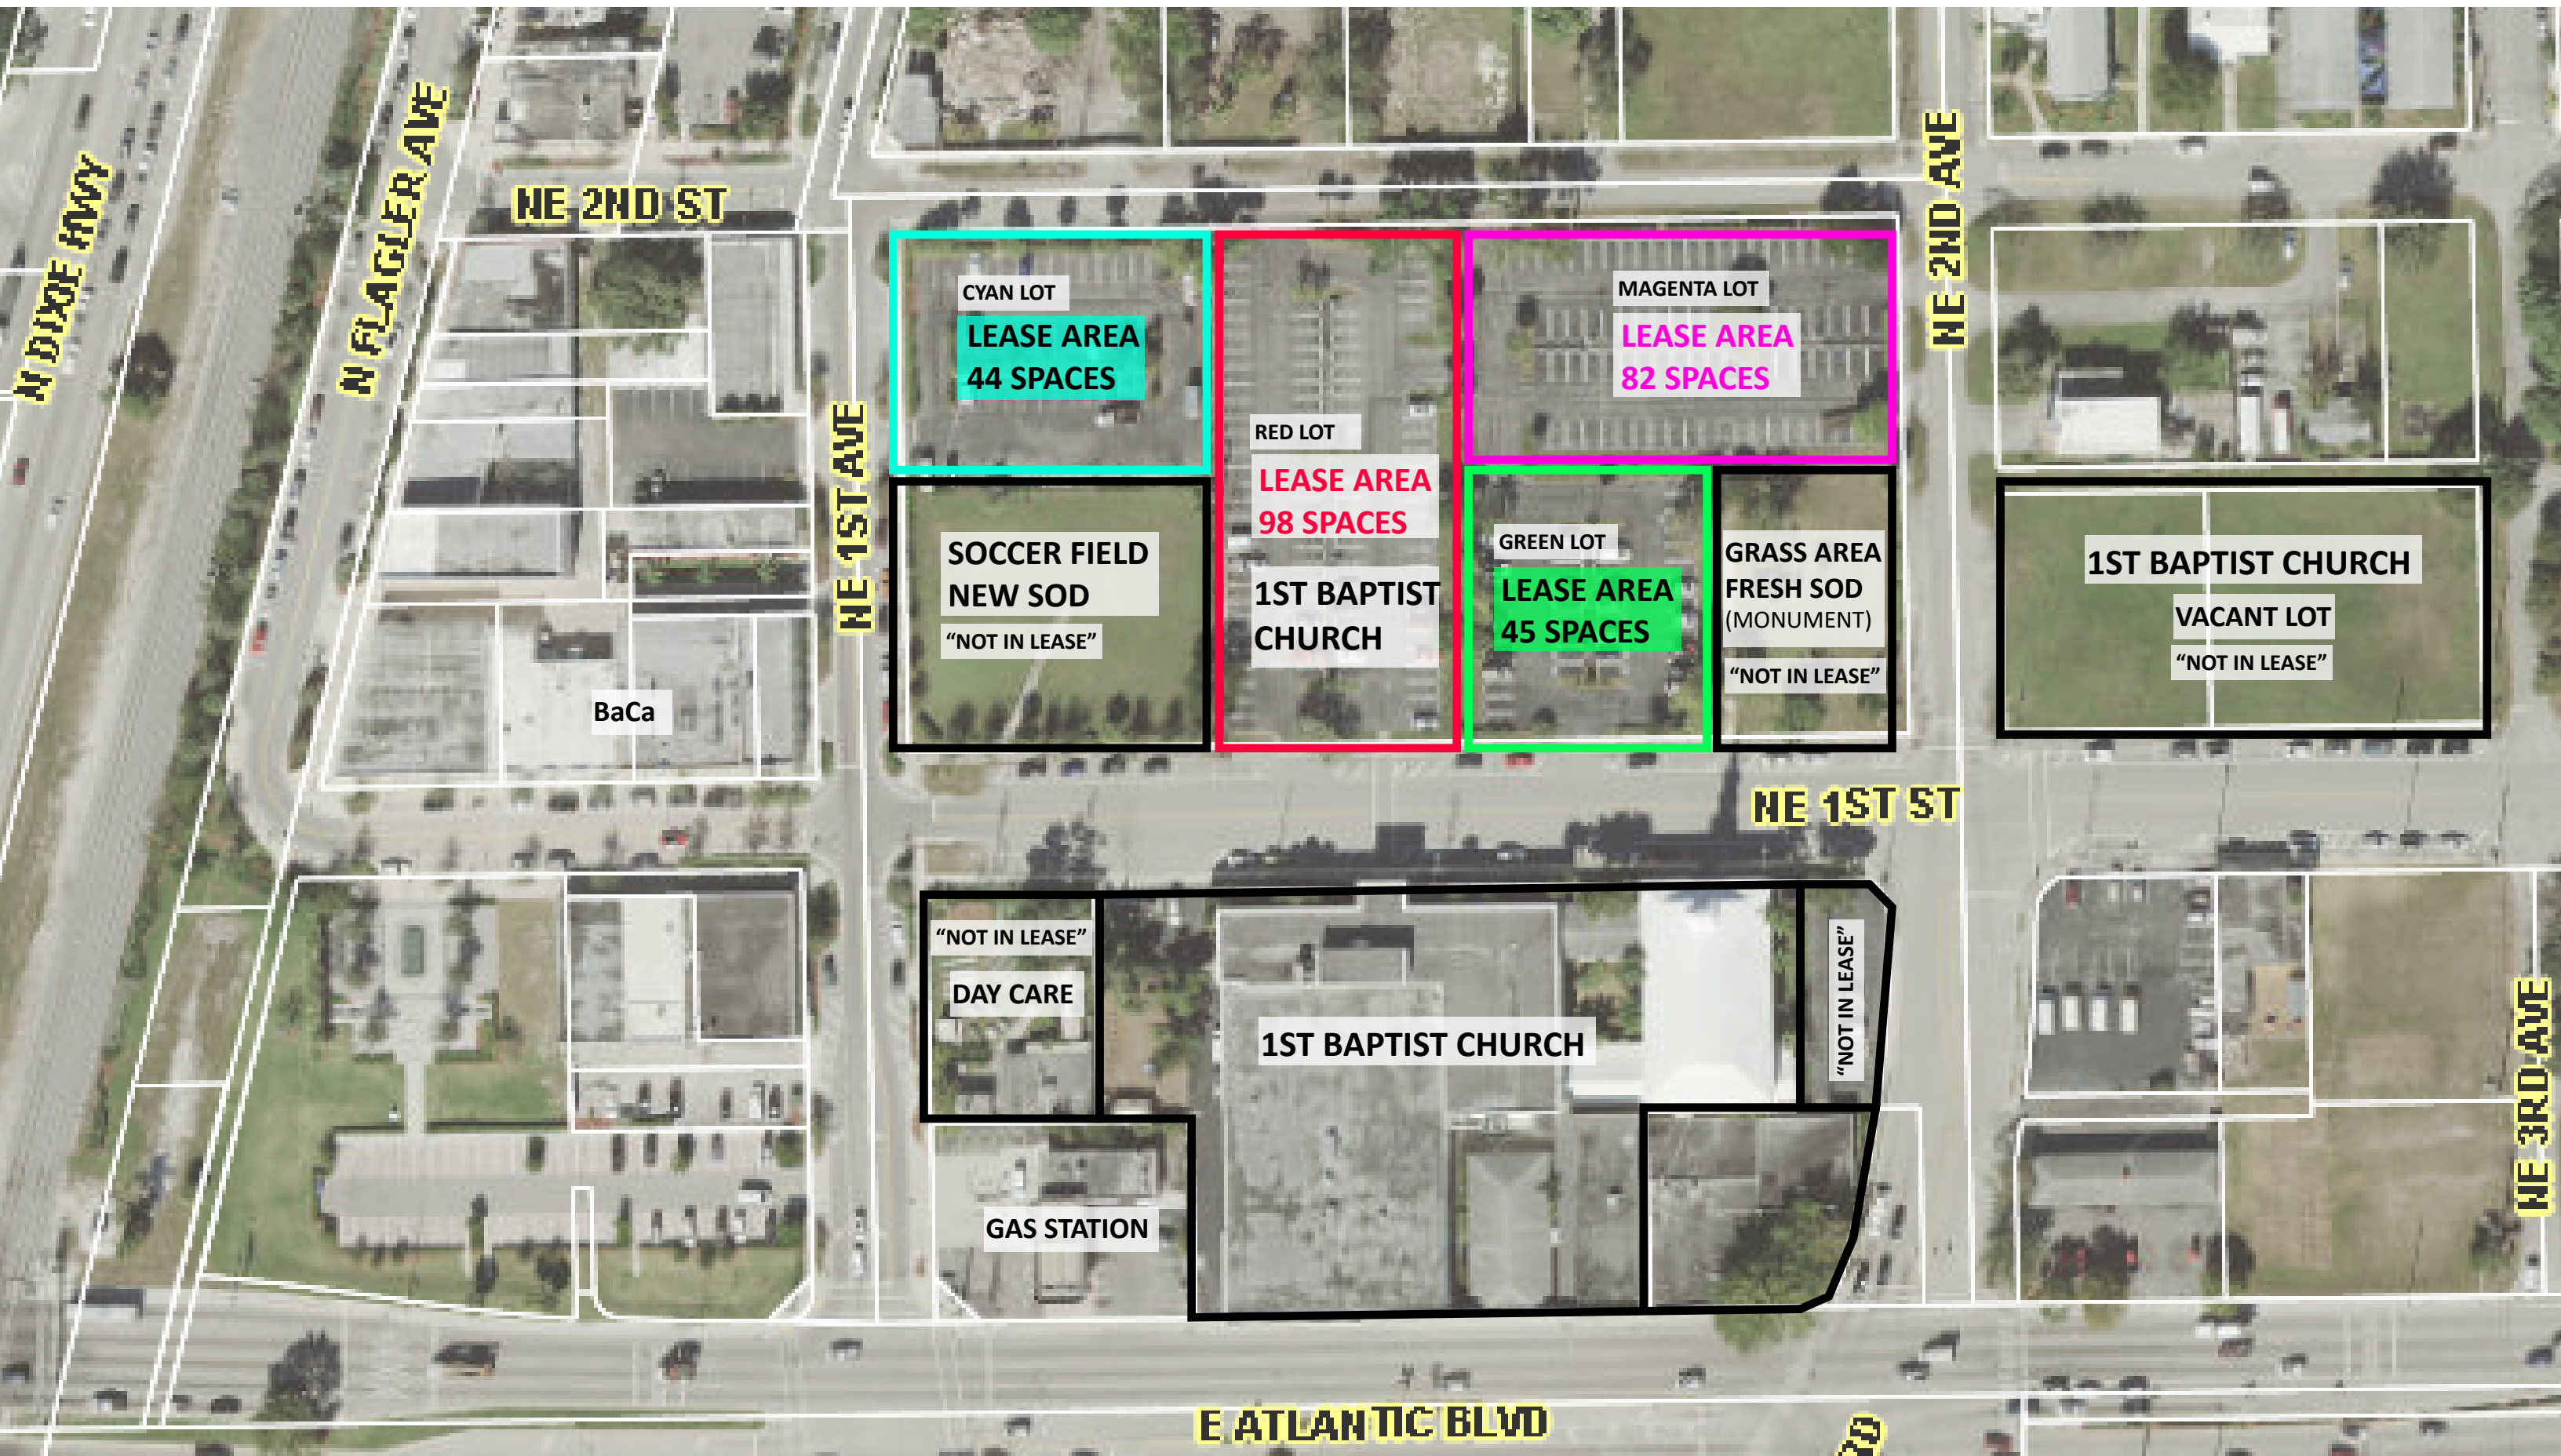

EXHIBIT "A"

EXISTING PARKING 269 SPACES (INCLUDES 6 PARALLEL)

1:2,400

February 13, 2020

Flight Date : Jan. 2 to Jan. 29, 2019
Base Aerial: Broward County Property Appraiser