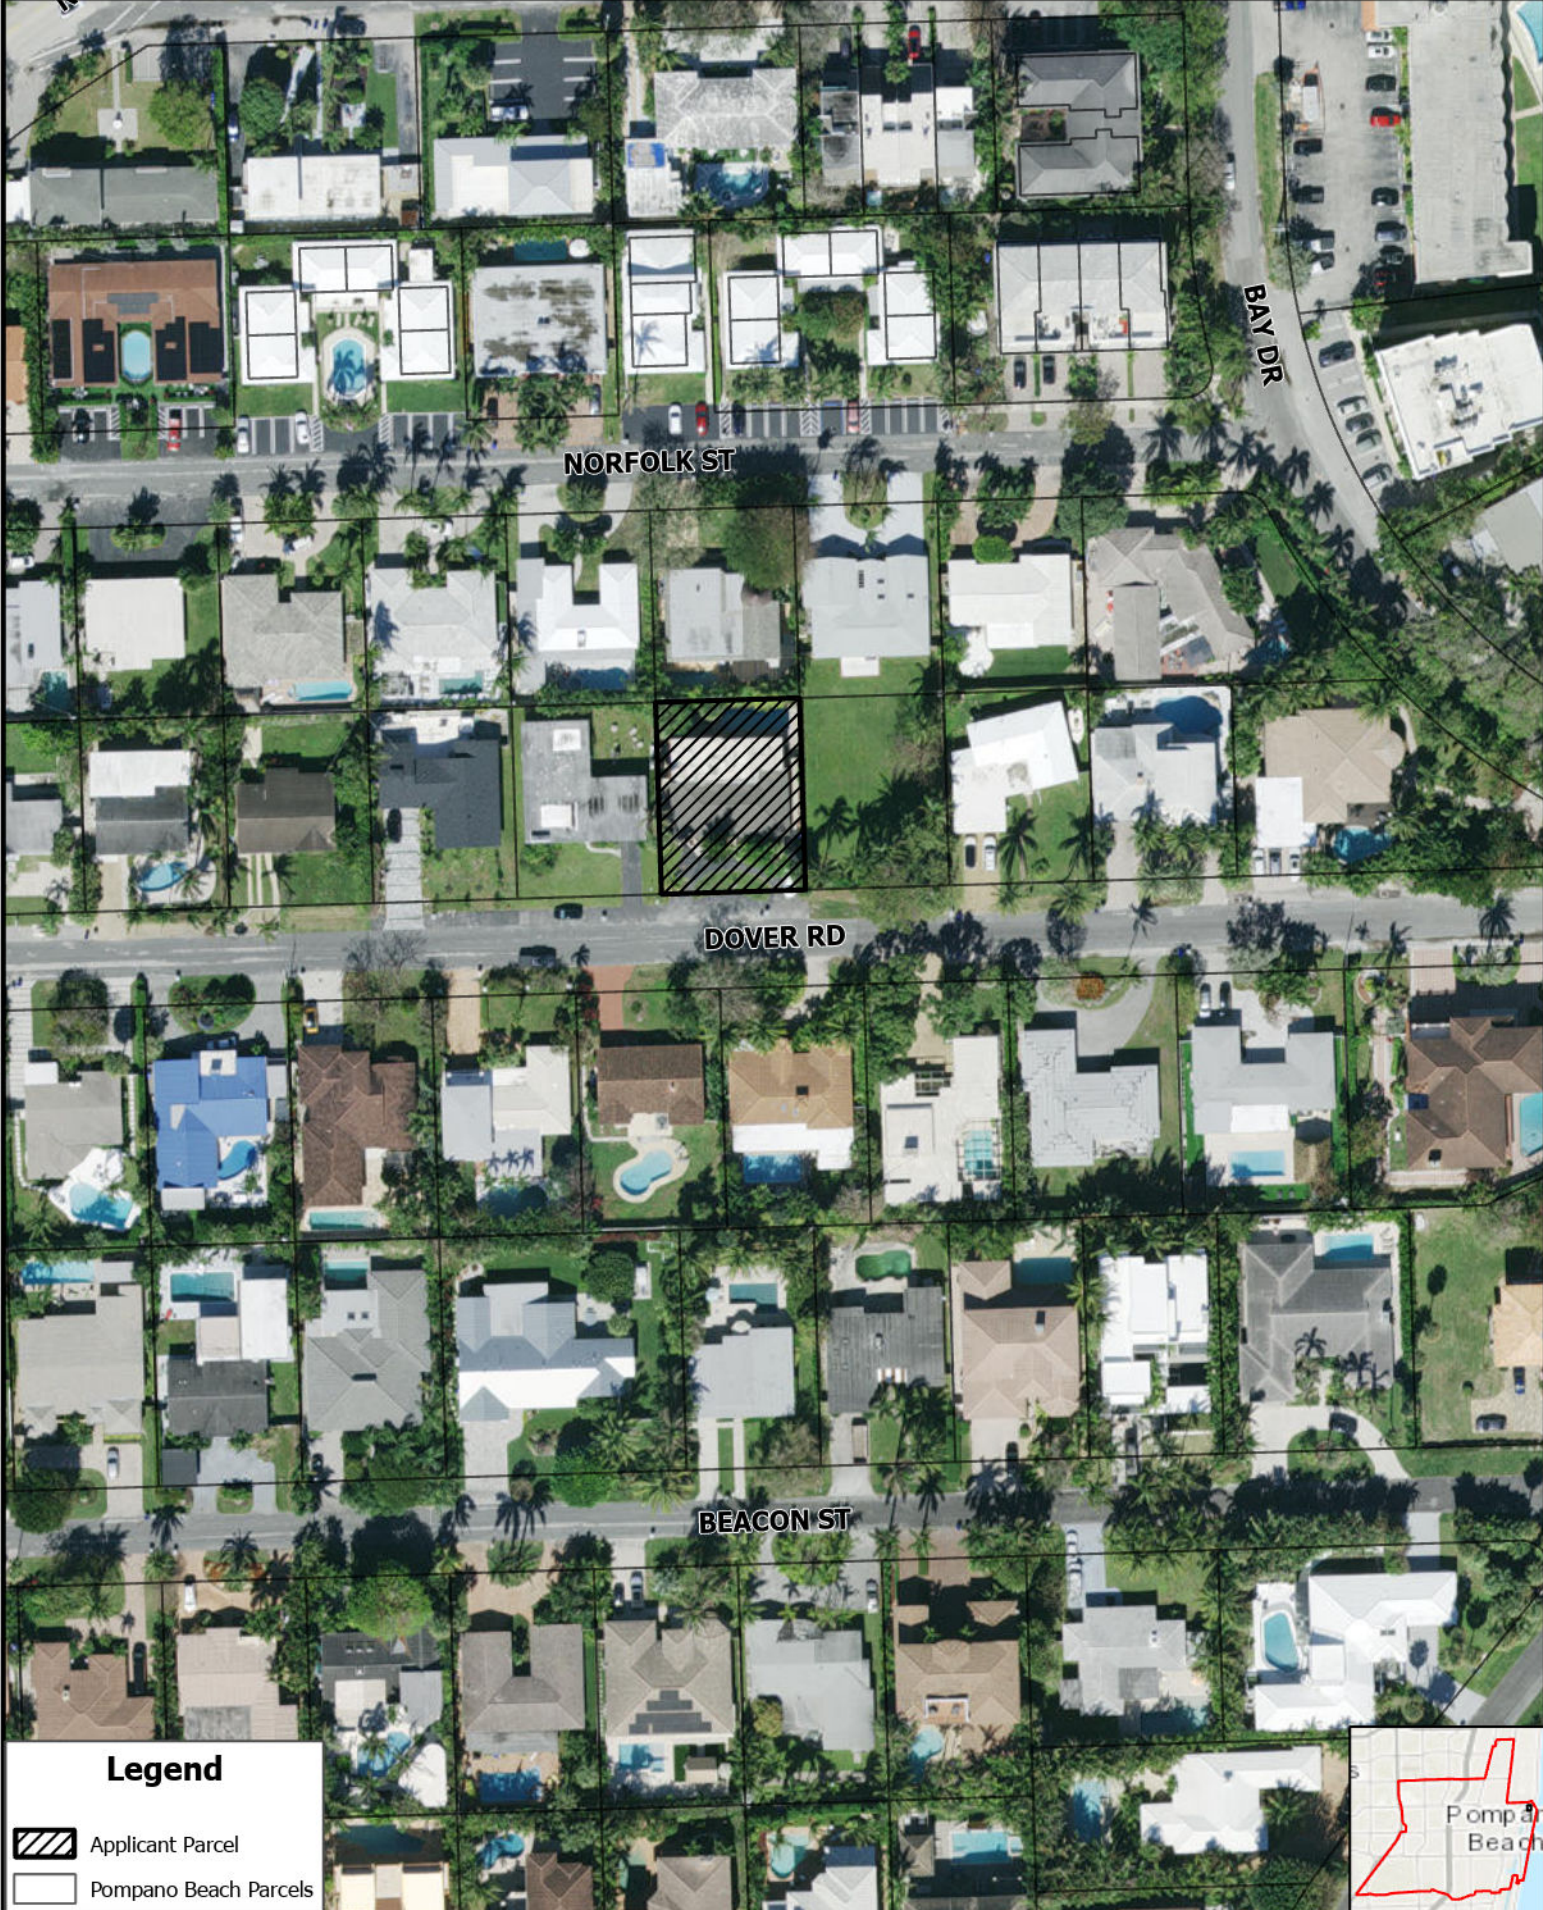

# CITY OF POMPANO BEACH AERIAL MAP

### Legend

-  Applicant Parcel
-  Pompano Beach Parcels

Scale:  
1:1,200  
03/23/2026

3415 Dover Rd  
Executive Property Relations LLC

Variance  
Created by:  
Department of  
Development Services