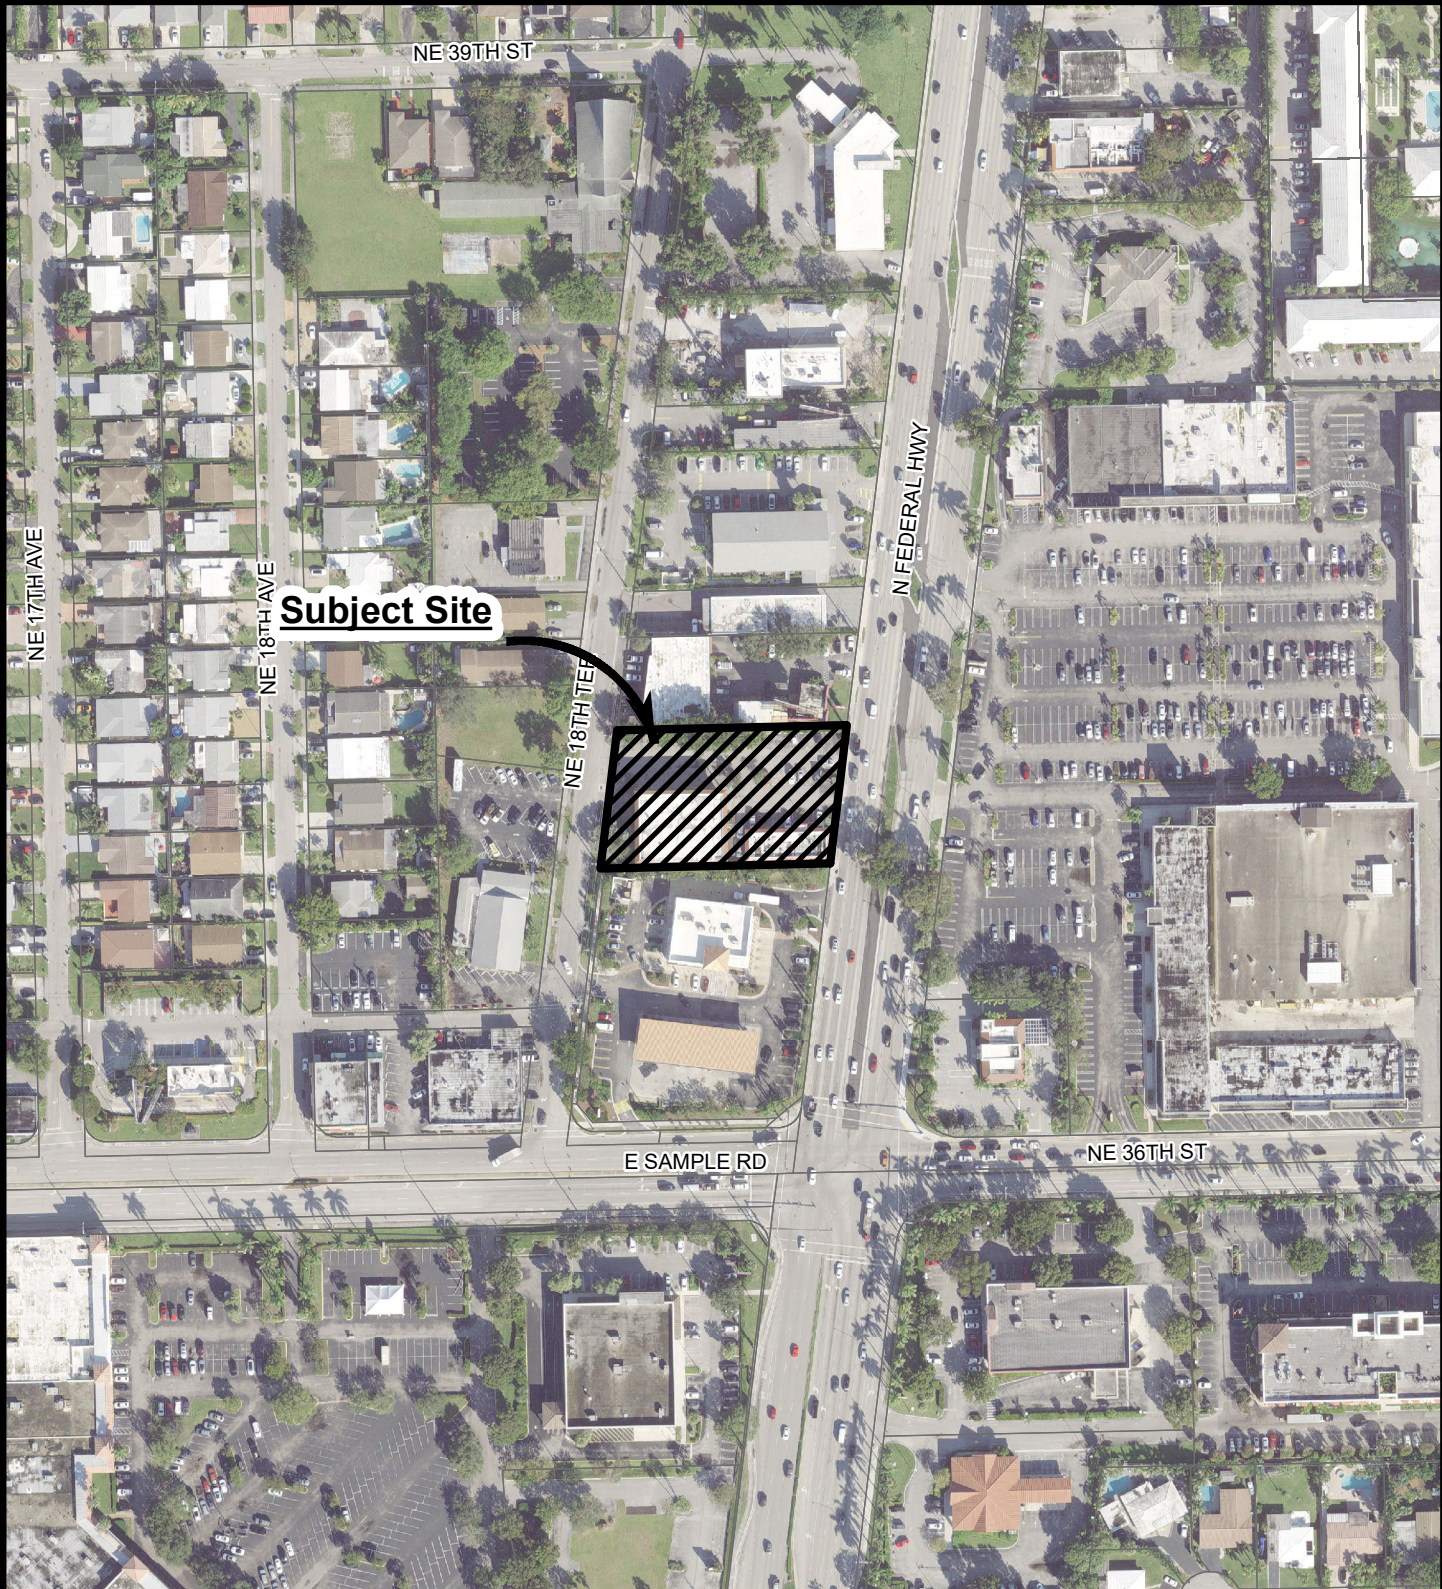

CITY OF POMPANO BEACH AERIAL MAP

Subject Site

1 in = 208 ft

PREPARED BY:
DEPARTMENT OF
DEVELOPMENT SERVICES