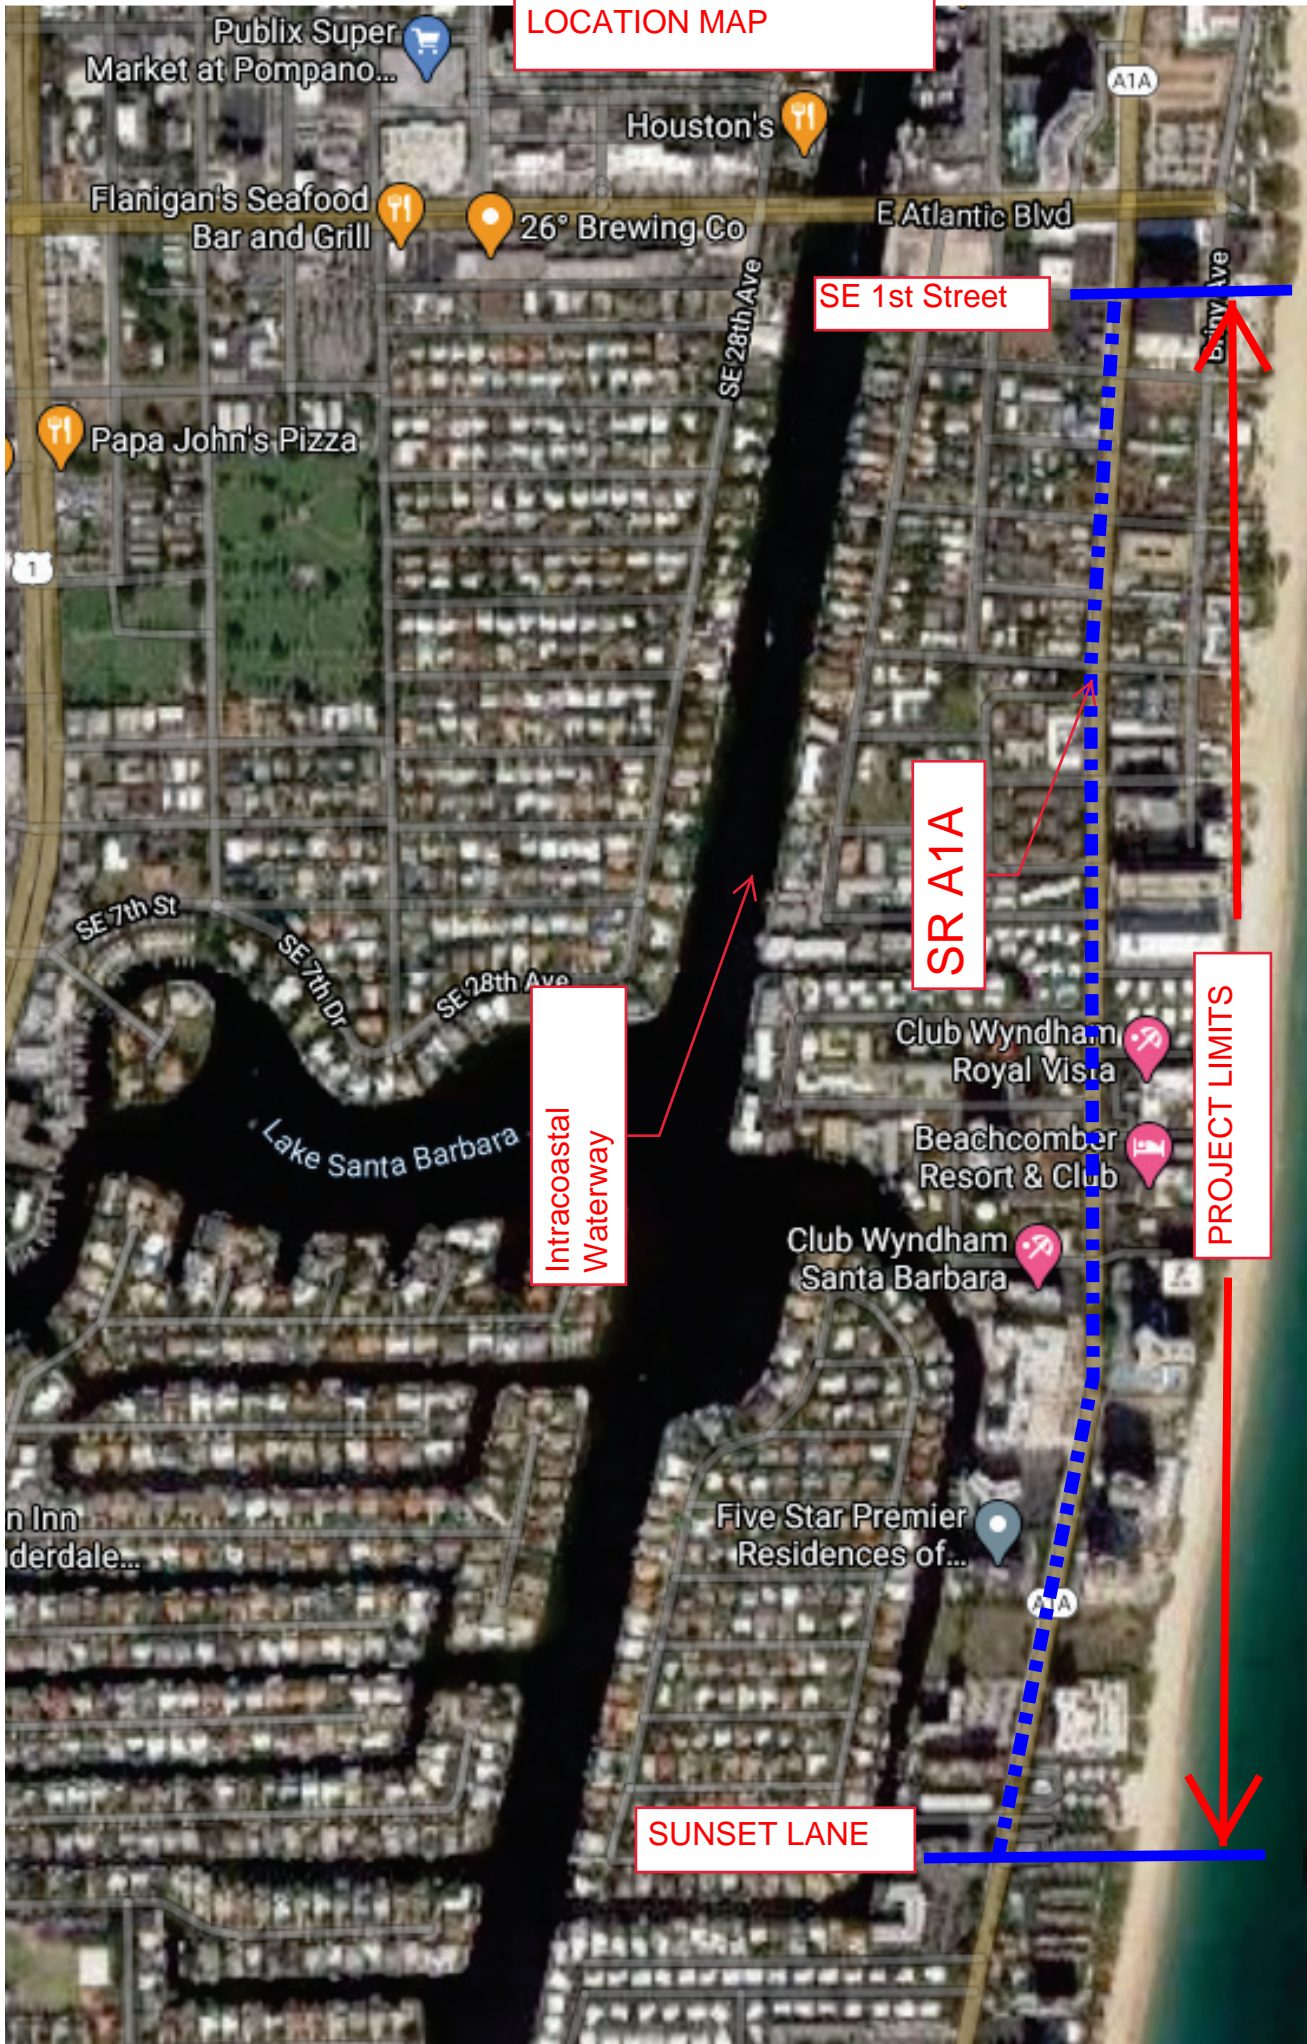

LOCATION MAP

Publix Super Market at Pompano...

LOCATION MAP

Houston's

Flanigan's Seafood Bar and Grill

26° Brewing Co

E Atlantic Blvd

SE 1st Street

Papa John's Pizza

SE 28th Ave

SR A1A

SE 7th St

SE 7th Dr

SE 28th Ave

Lake Santa Barbara

Club Wyndham Royal Vista

Beachcomber Resort & Club

Club Wyndham Santa Barbara

Intracoastal Waterway

PROJECT LIMITS

n Inn derdale...

Five Star Premier Residences of...

SUNSET LANE