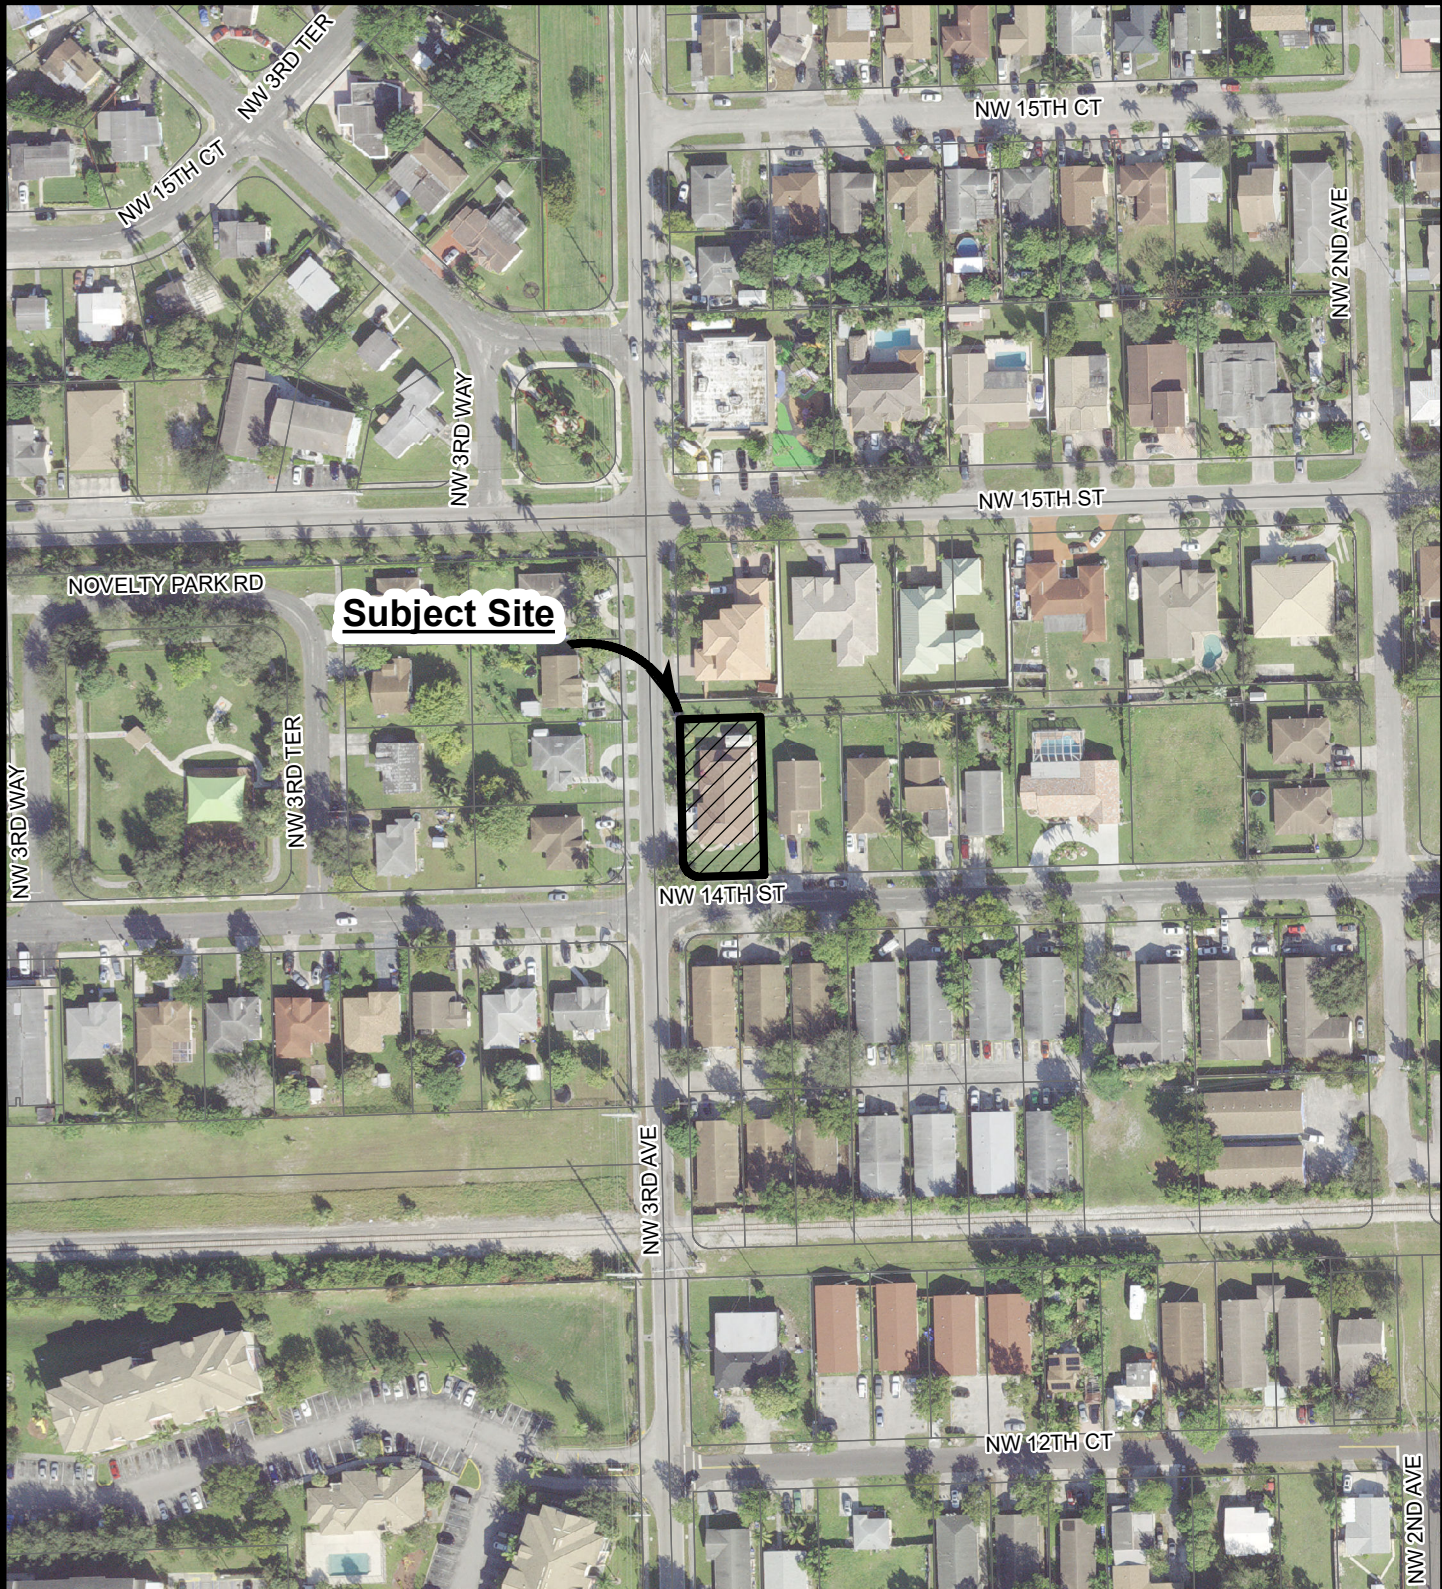

CITY OF POMPANO BEACH AERIAL MAP

1 in = 167 ft

1400 NW 3 AVE

PREPARED BY:
DEPARTMENT OF
DEVELOPMENT SERVICES