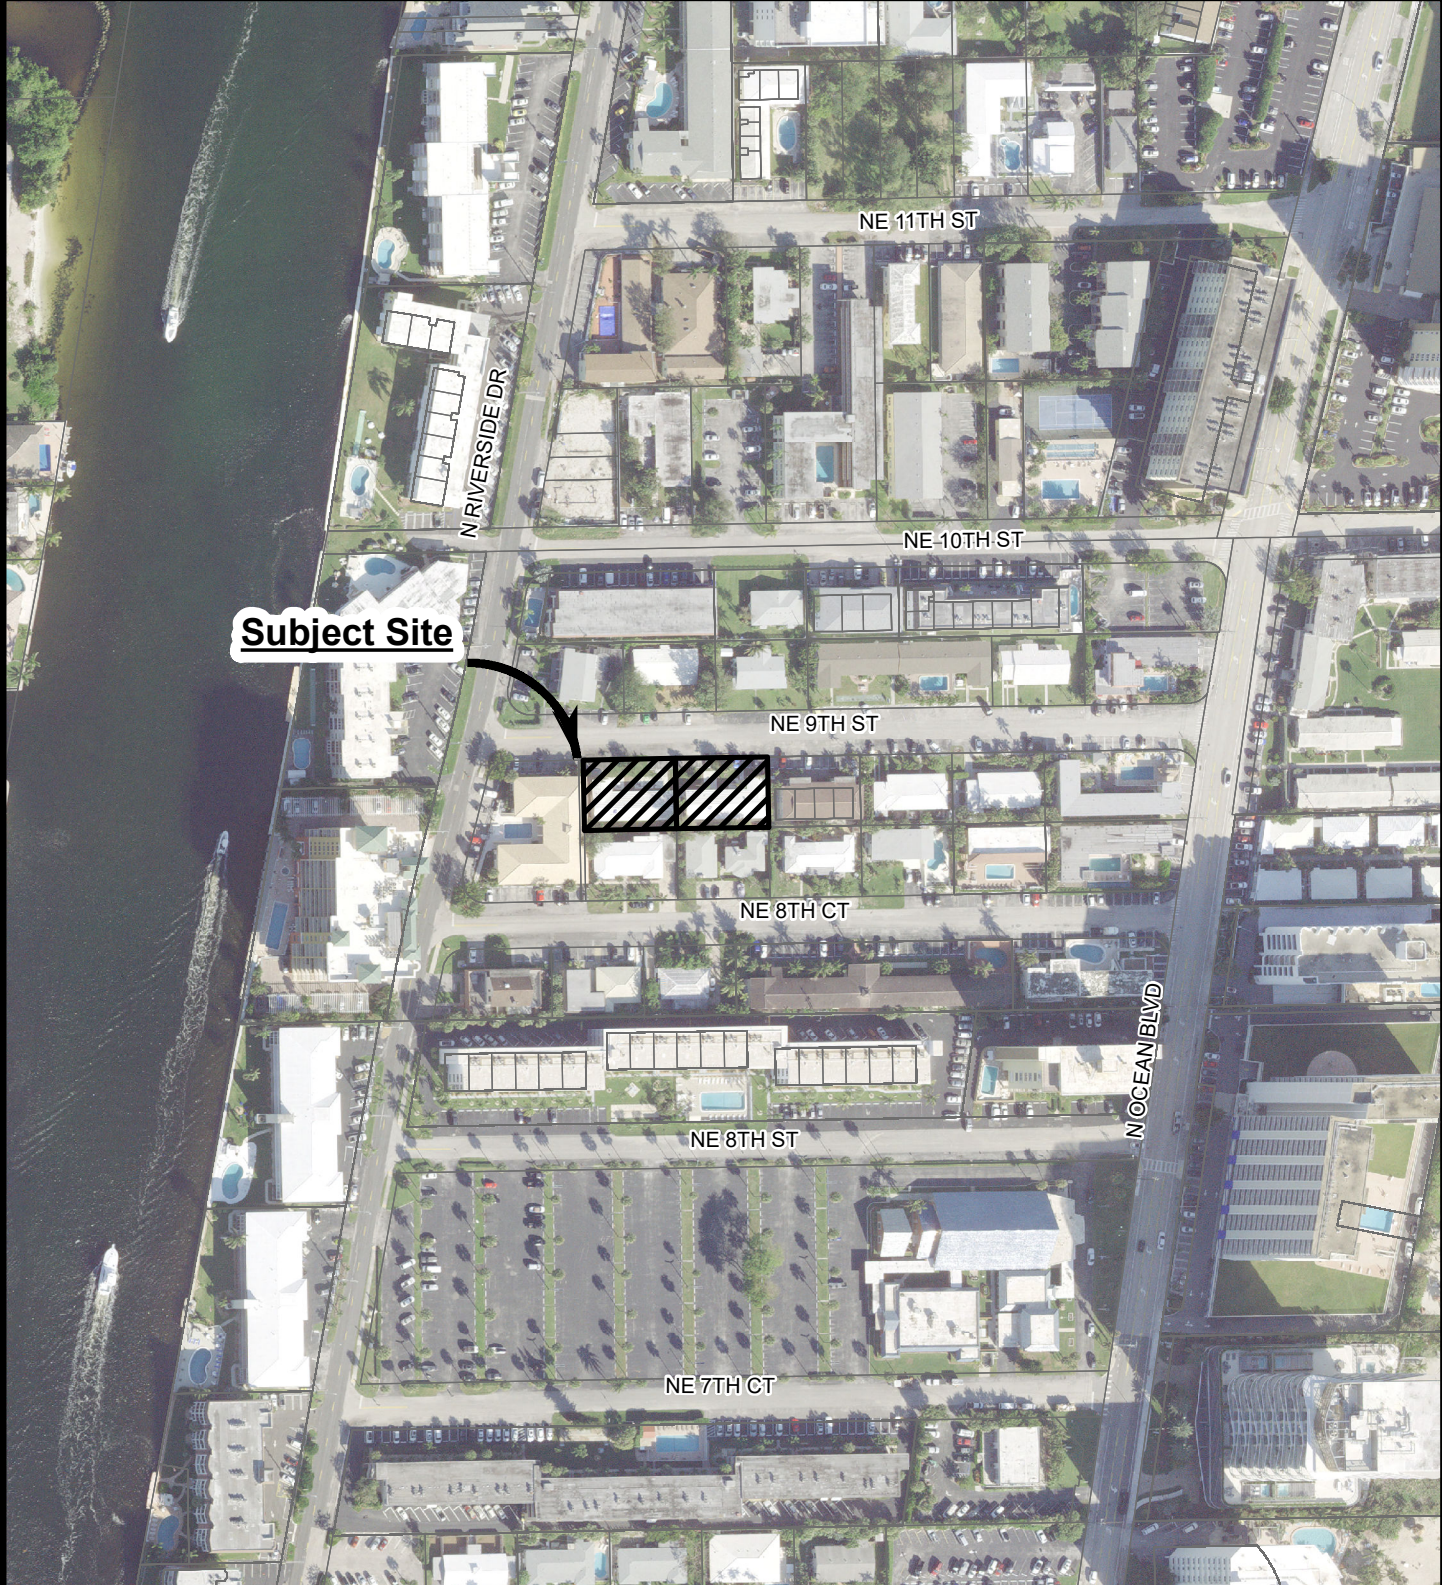

CITY OF POMPANO BEACH AERIAL MAP

Subject Site

1 in = 208 ft

3204-3208 NE 9 St

PREPARED BY:
DEPARTMENT OF
DEVELOPMENT SERVICES