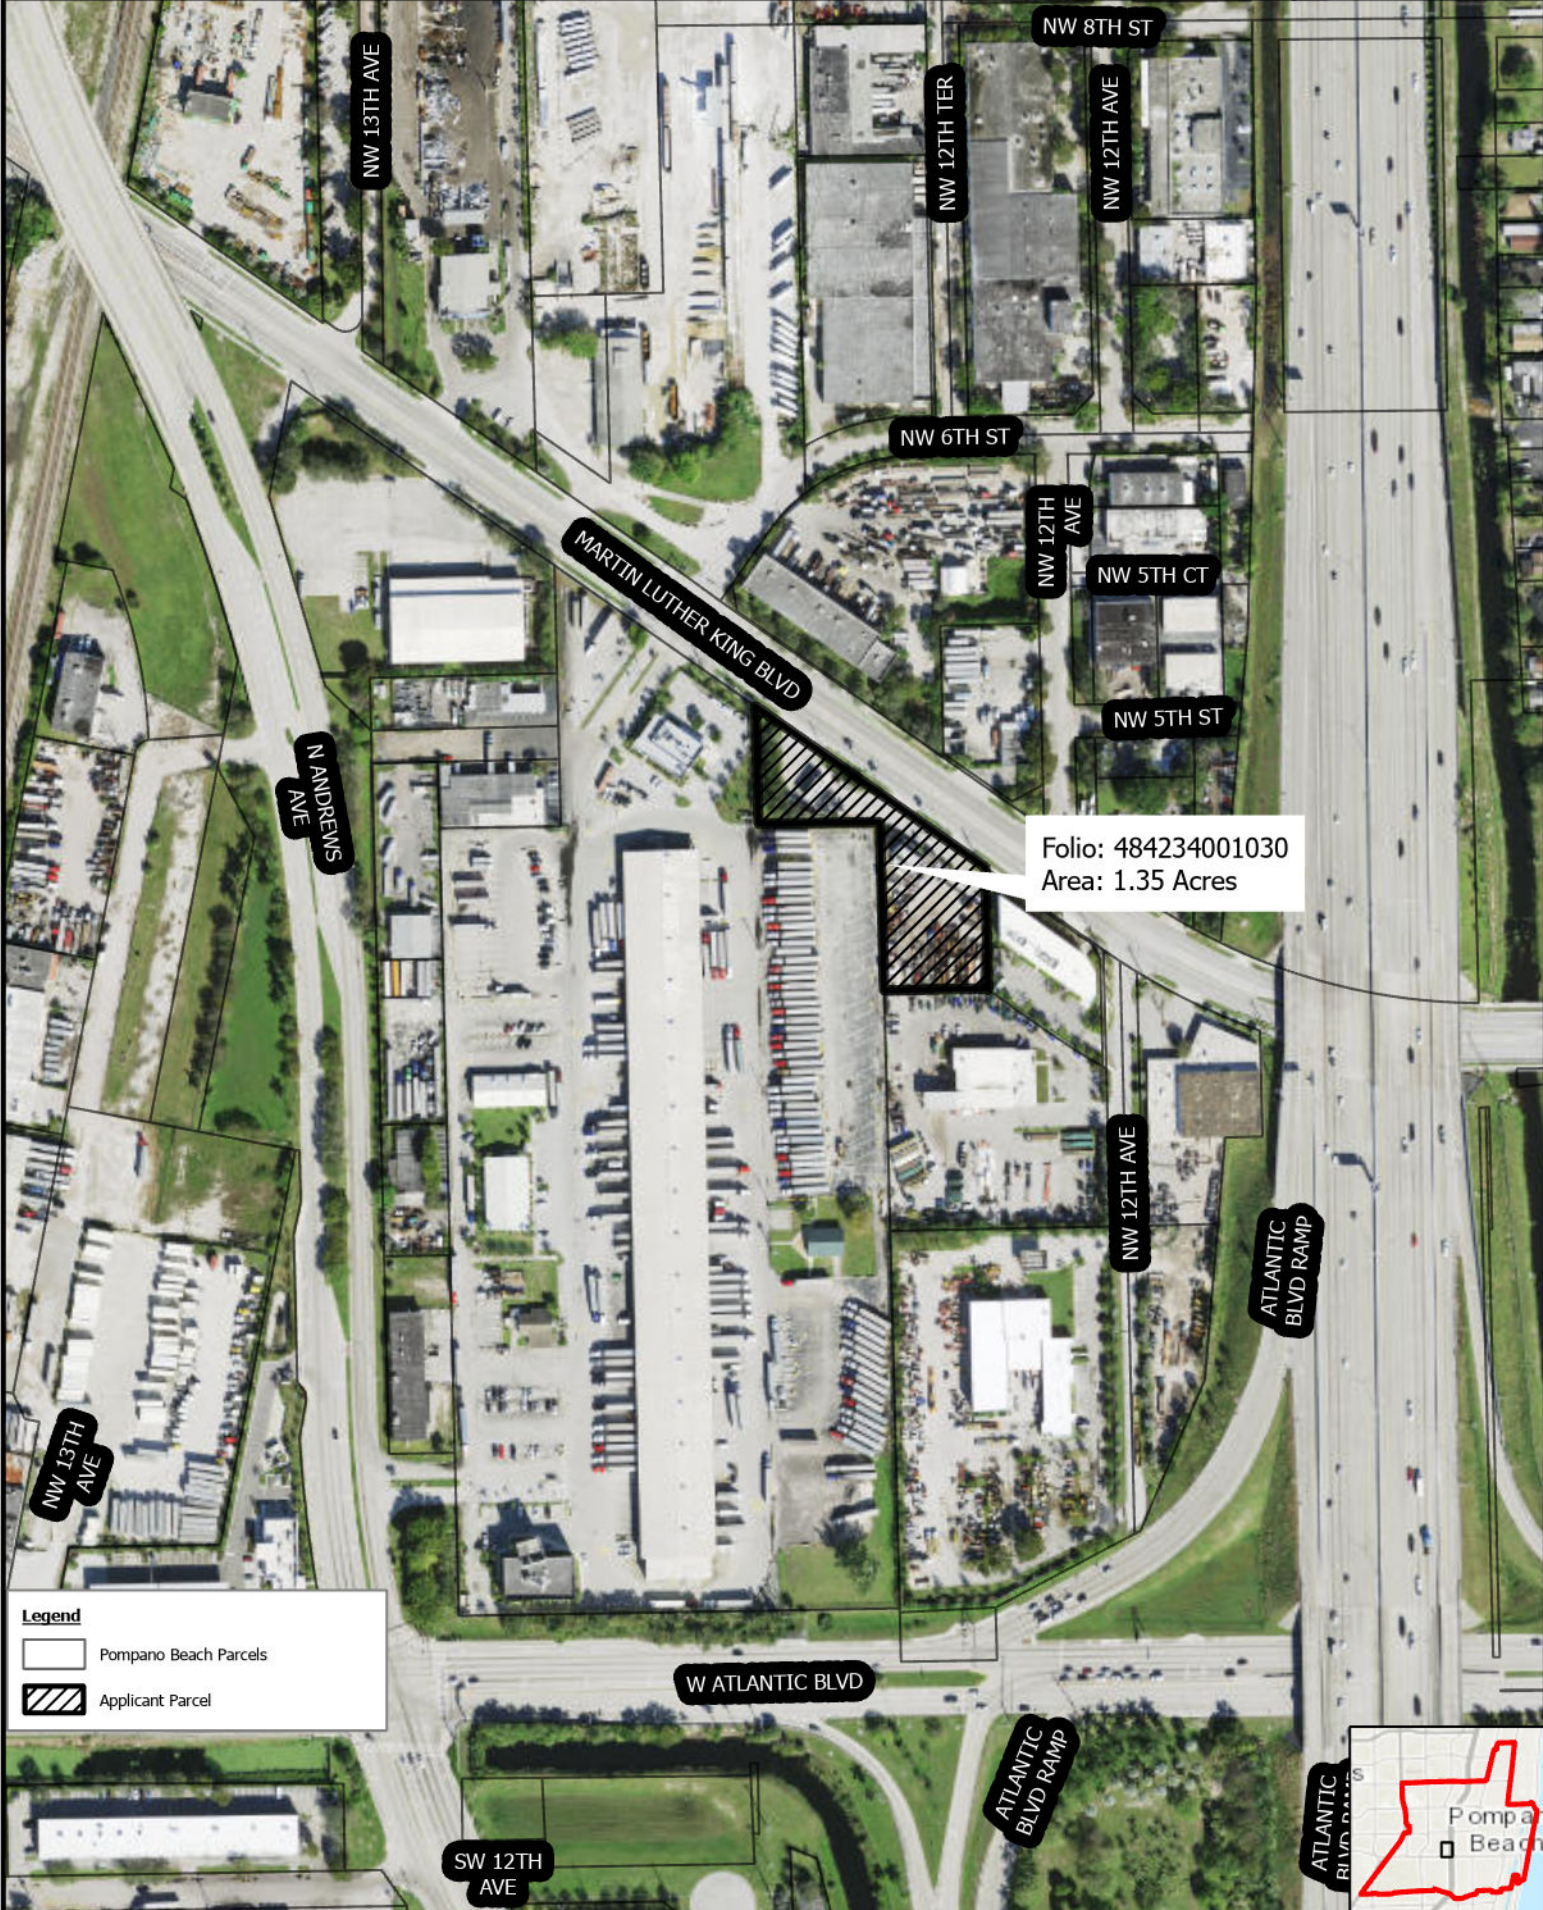

CITY OF POMPANO BEACH AERIAL MAP

Folio: 484234001030
Area: 1.35 Acres

Legend

-  Pompano Beach Parcels
-  Applicant Parcel

Scale: 1:3,500

Scale:
1:3,500

JEM LOBL LLC
1126 DR MARTIN LUTHER KING JR. BLVD

Major Temporary
Use