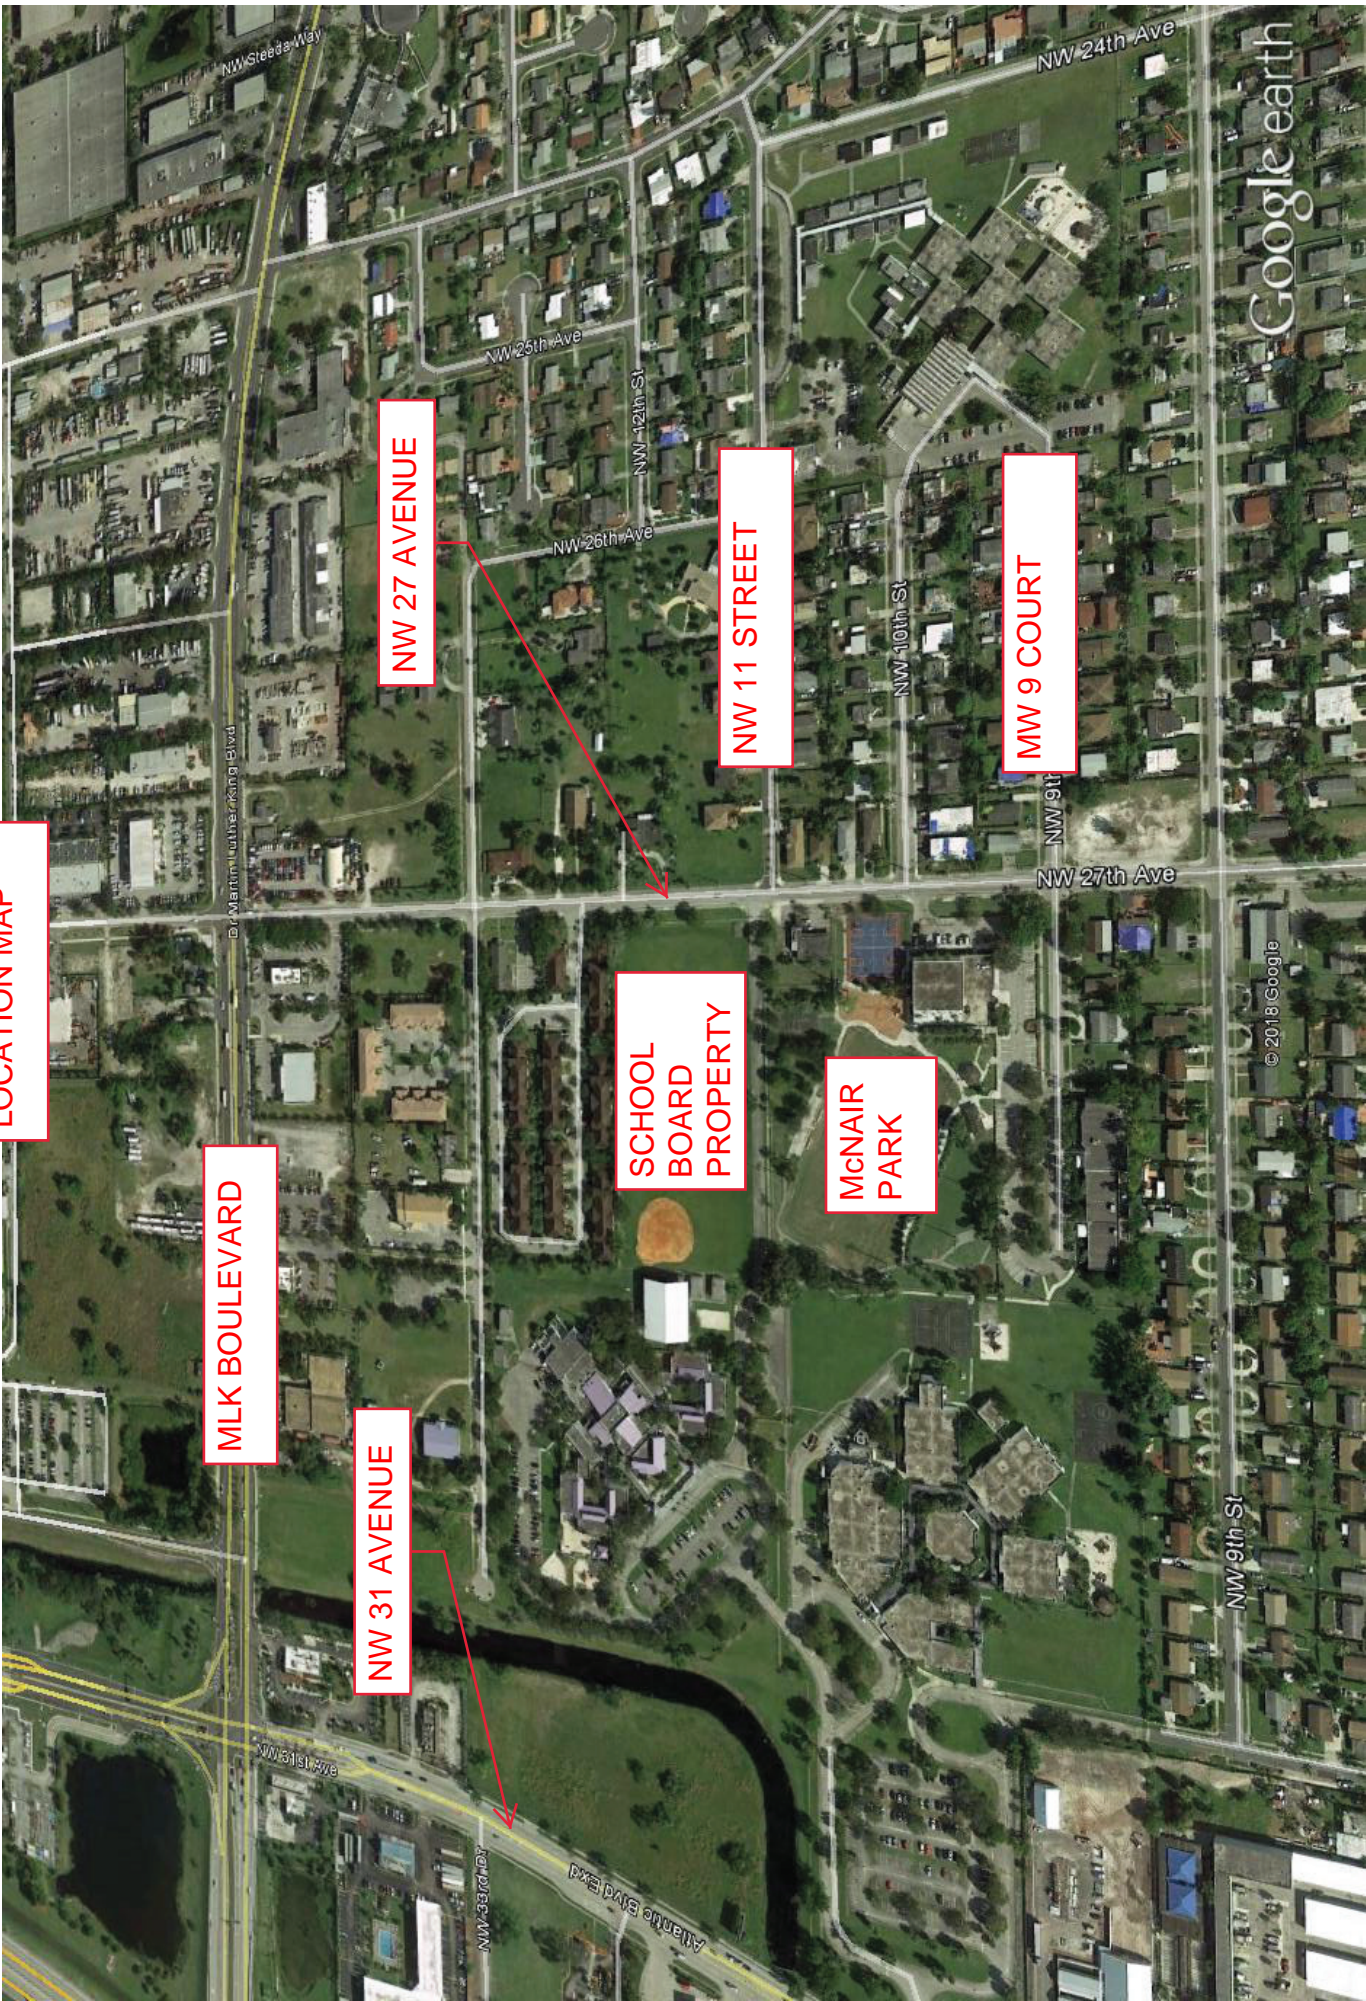

LOCATION MAP

MLK BOULEVARD

NW 31 AVENUE

NW 27 AVENUE

SCHOOL BOARD PROPERTY

McNAIR PARK

NW 11 STREET

MW 9 COURT

Google earth

feet  
meters

1000

400