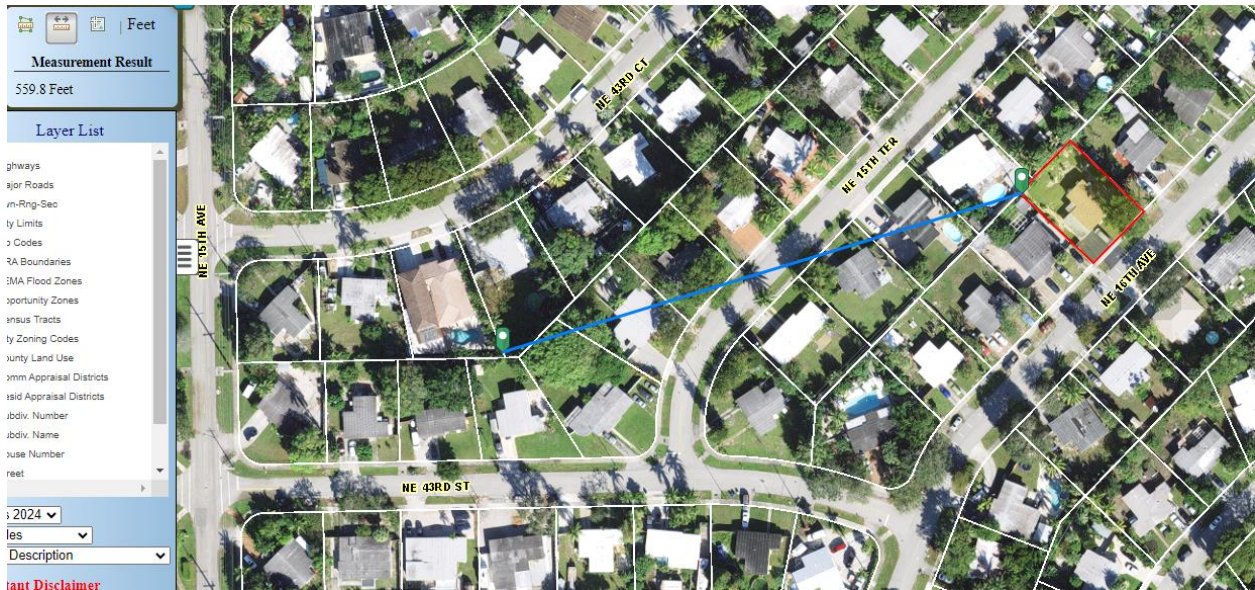

BCPA: Nearest property line to nearest property line = 559.8 feet

Google Maps: Nearest property line to nearest property line = 572.43 feet