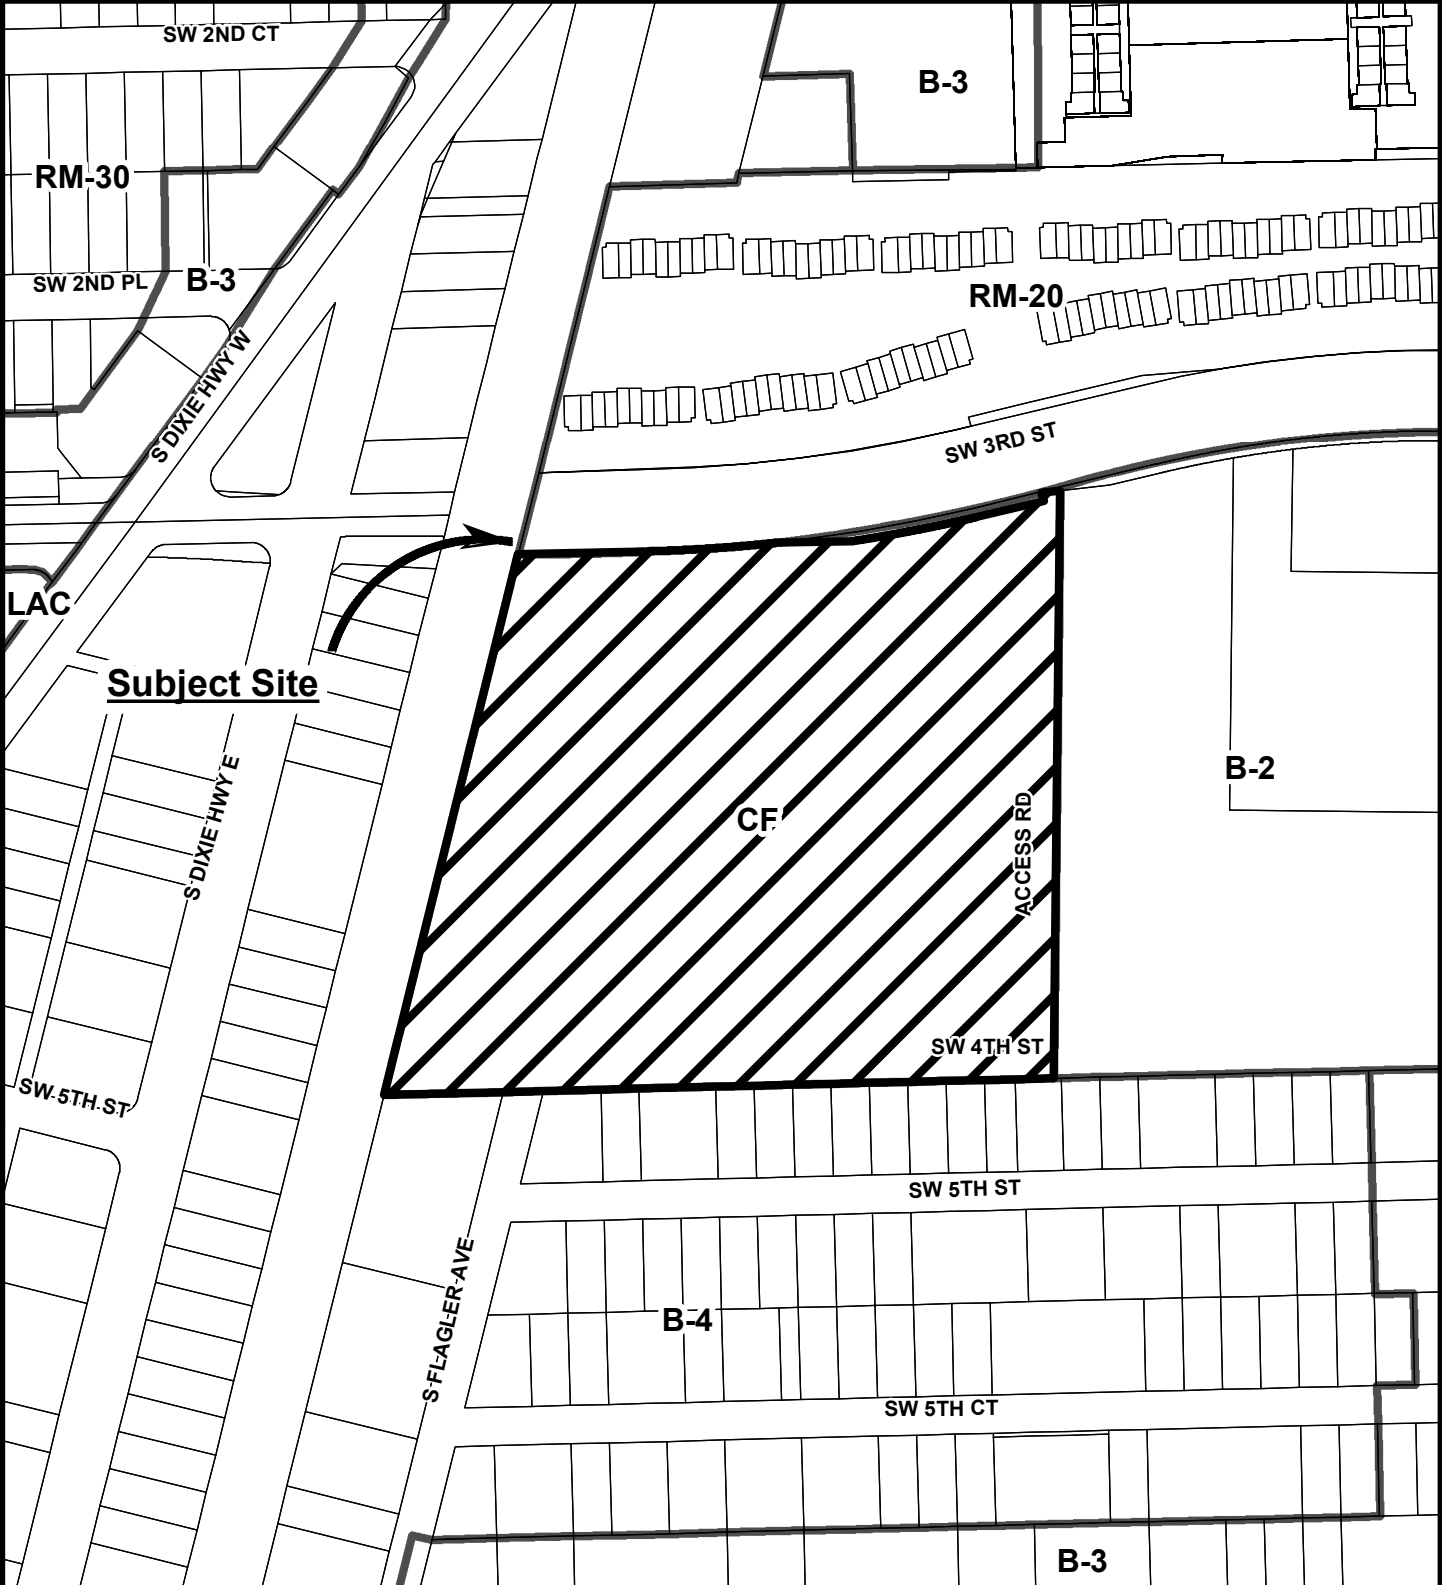

CITY OF POMPANO BEACH OFFICIAL ZONING MAP

1 in = 250 ft

PREPARED BY:
DEPARTMENT OF
DEVELOPMENT SERVICES