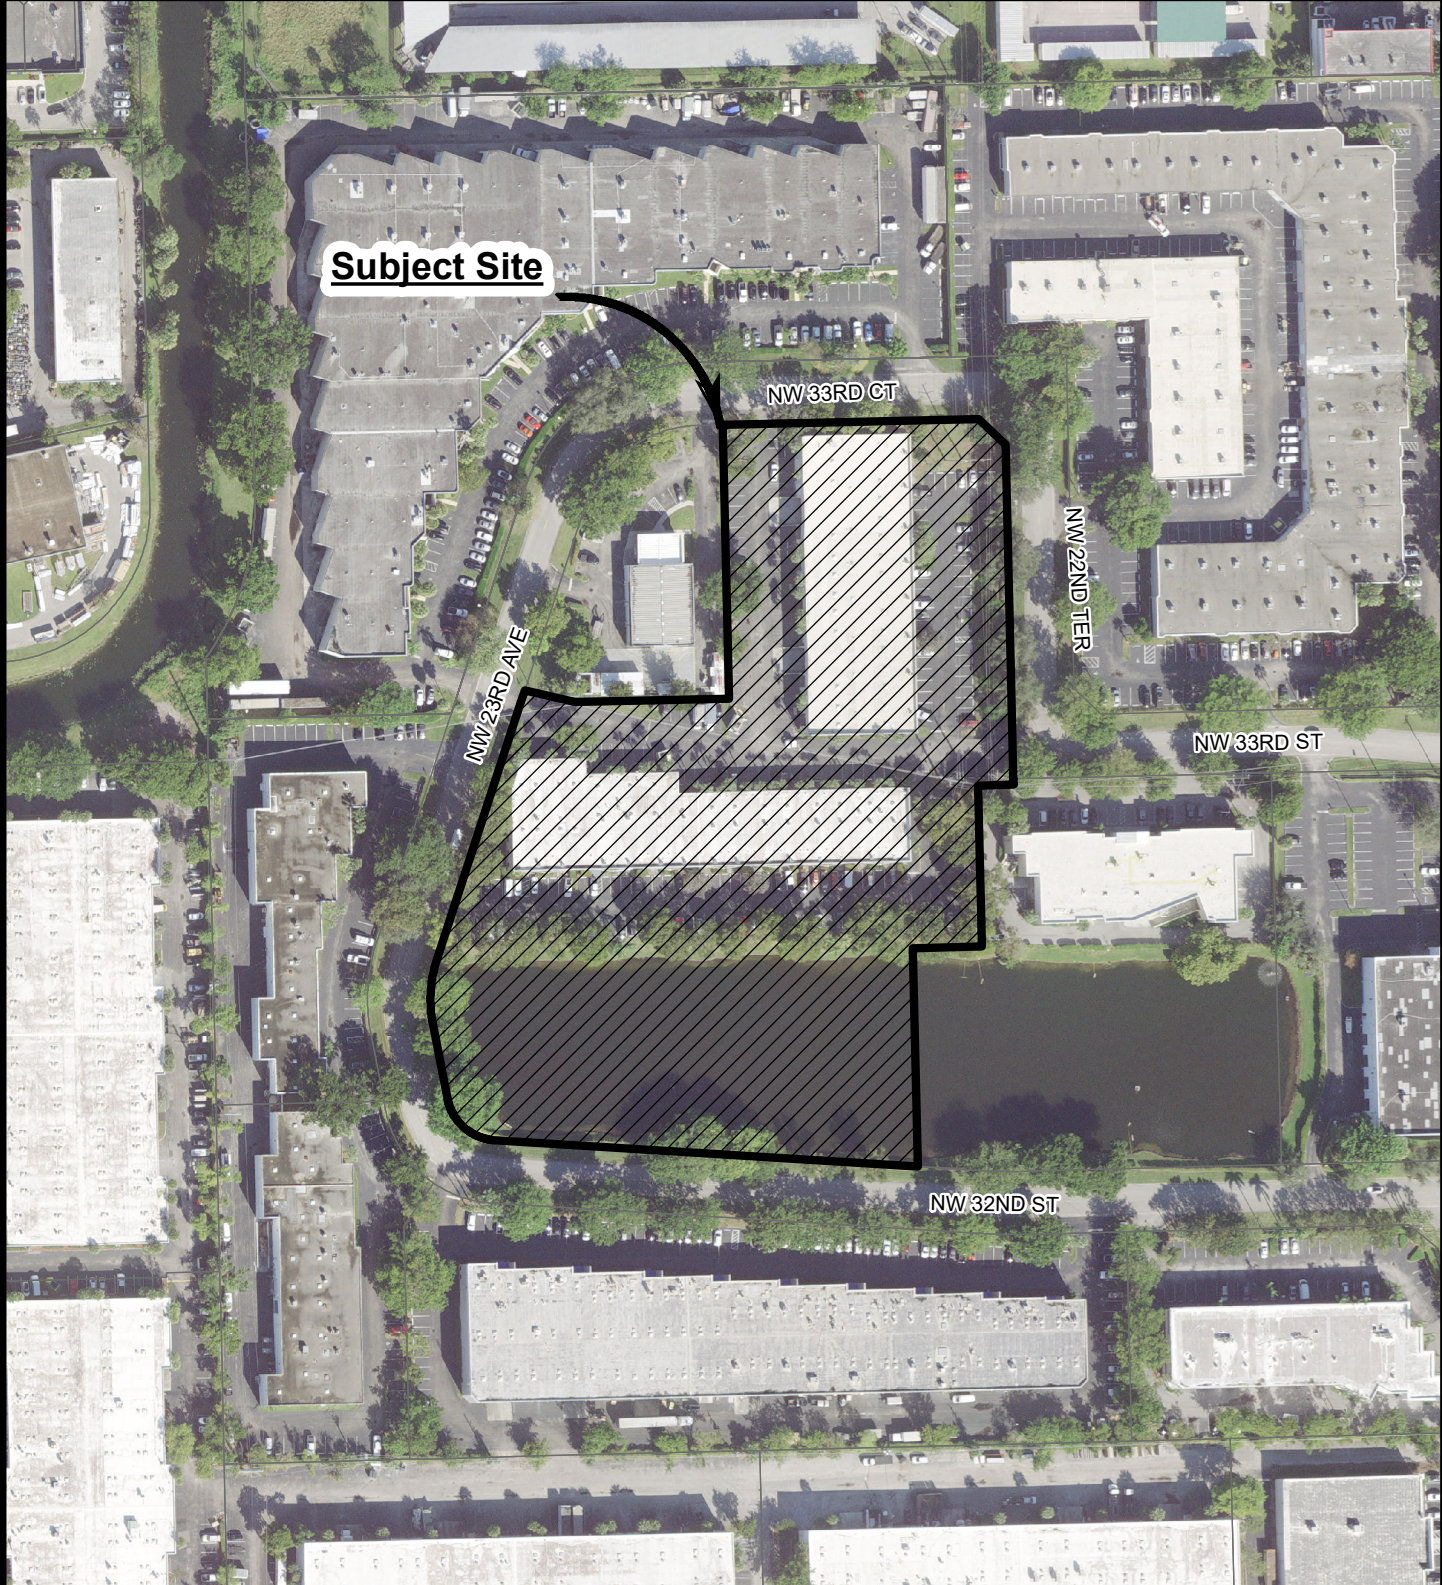

CITY OF POMPANO BEACH AERIAL MAP

Subject Site

NW 33RD CT

NW 22ND TER

NW 23RD AVE

NW 33RD ST

NW 32ND ST

1 in = 183 ft