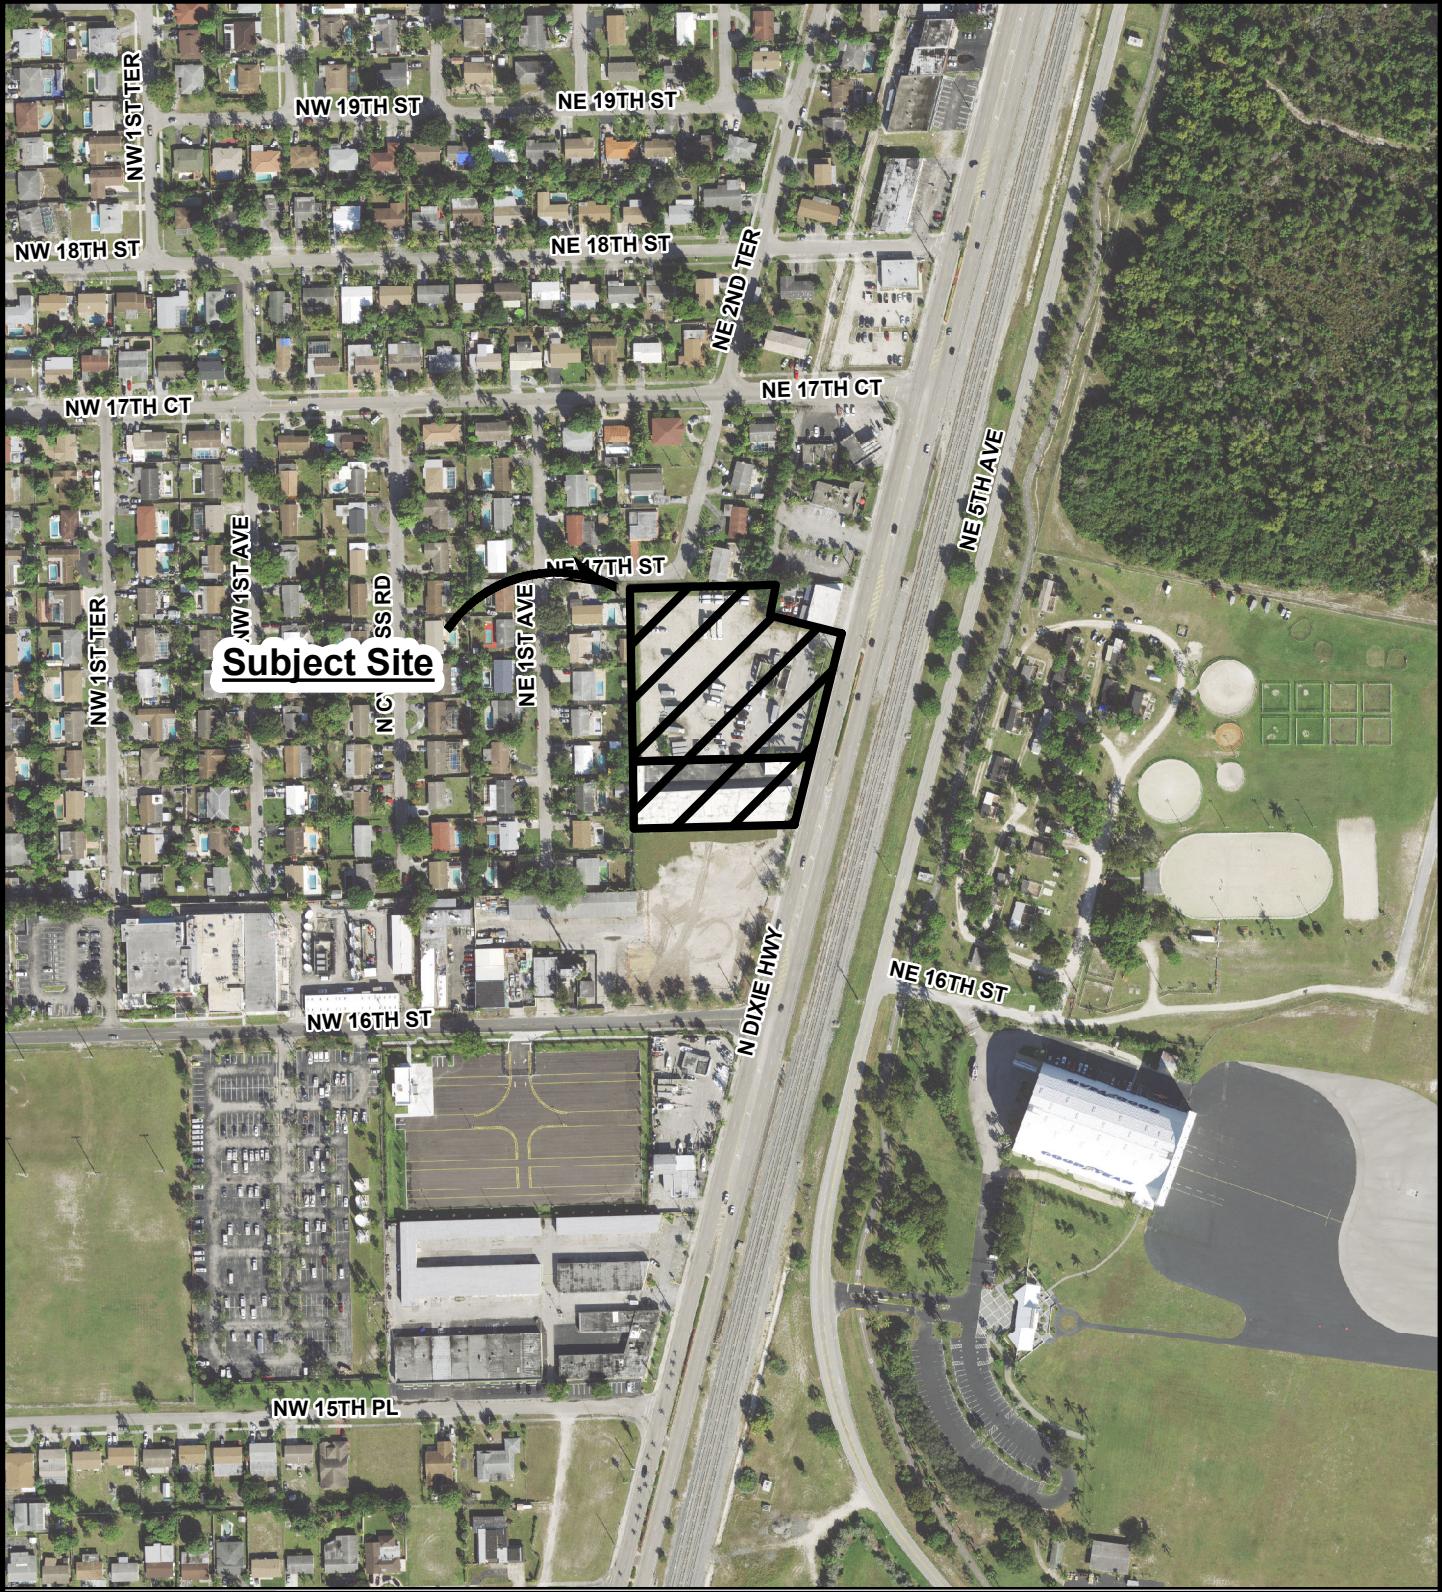

# CITY OF POMPANO BEACH AERIAL MAP

1 in = 333 ft

PREPARED BY:  
DEPARTMENT OF  
DEVELOPMENT SERVICES