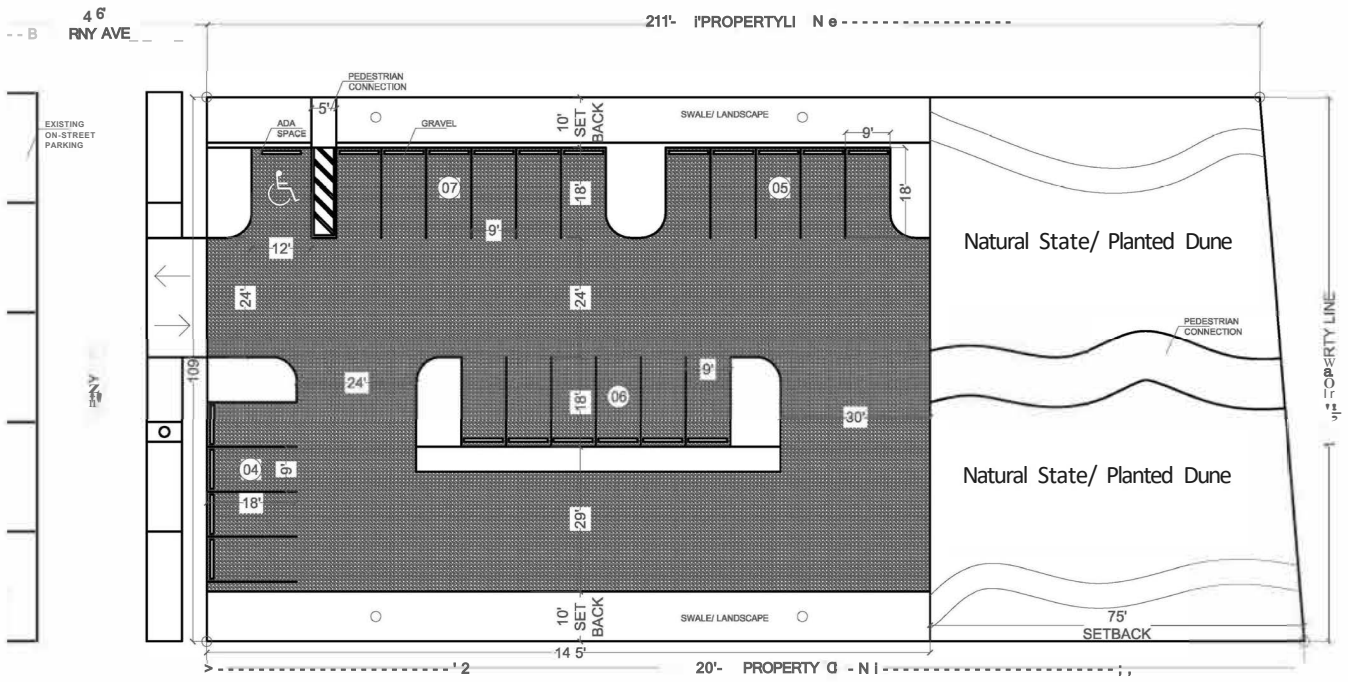

PRELIMINARY PARKING LAYOUT - SCHEME 1

PARKING 22 - 25 SPACES

NOT FOR CONSTRUCTION

DRAFTSMAN:
CAMILO LOPEZ,
URBANIST
BARCELBUDES
CLOPEZ33@GMAIL.COM

DATE:
04.29.19

ADDRESS:
3300 SE 1ST,
POMPANO BEACH, FL
33062