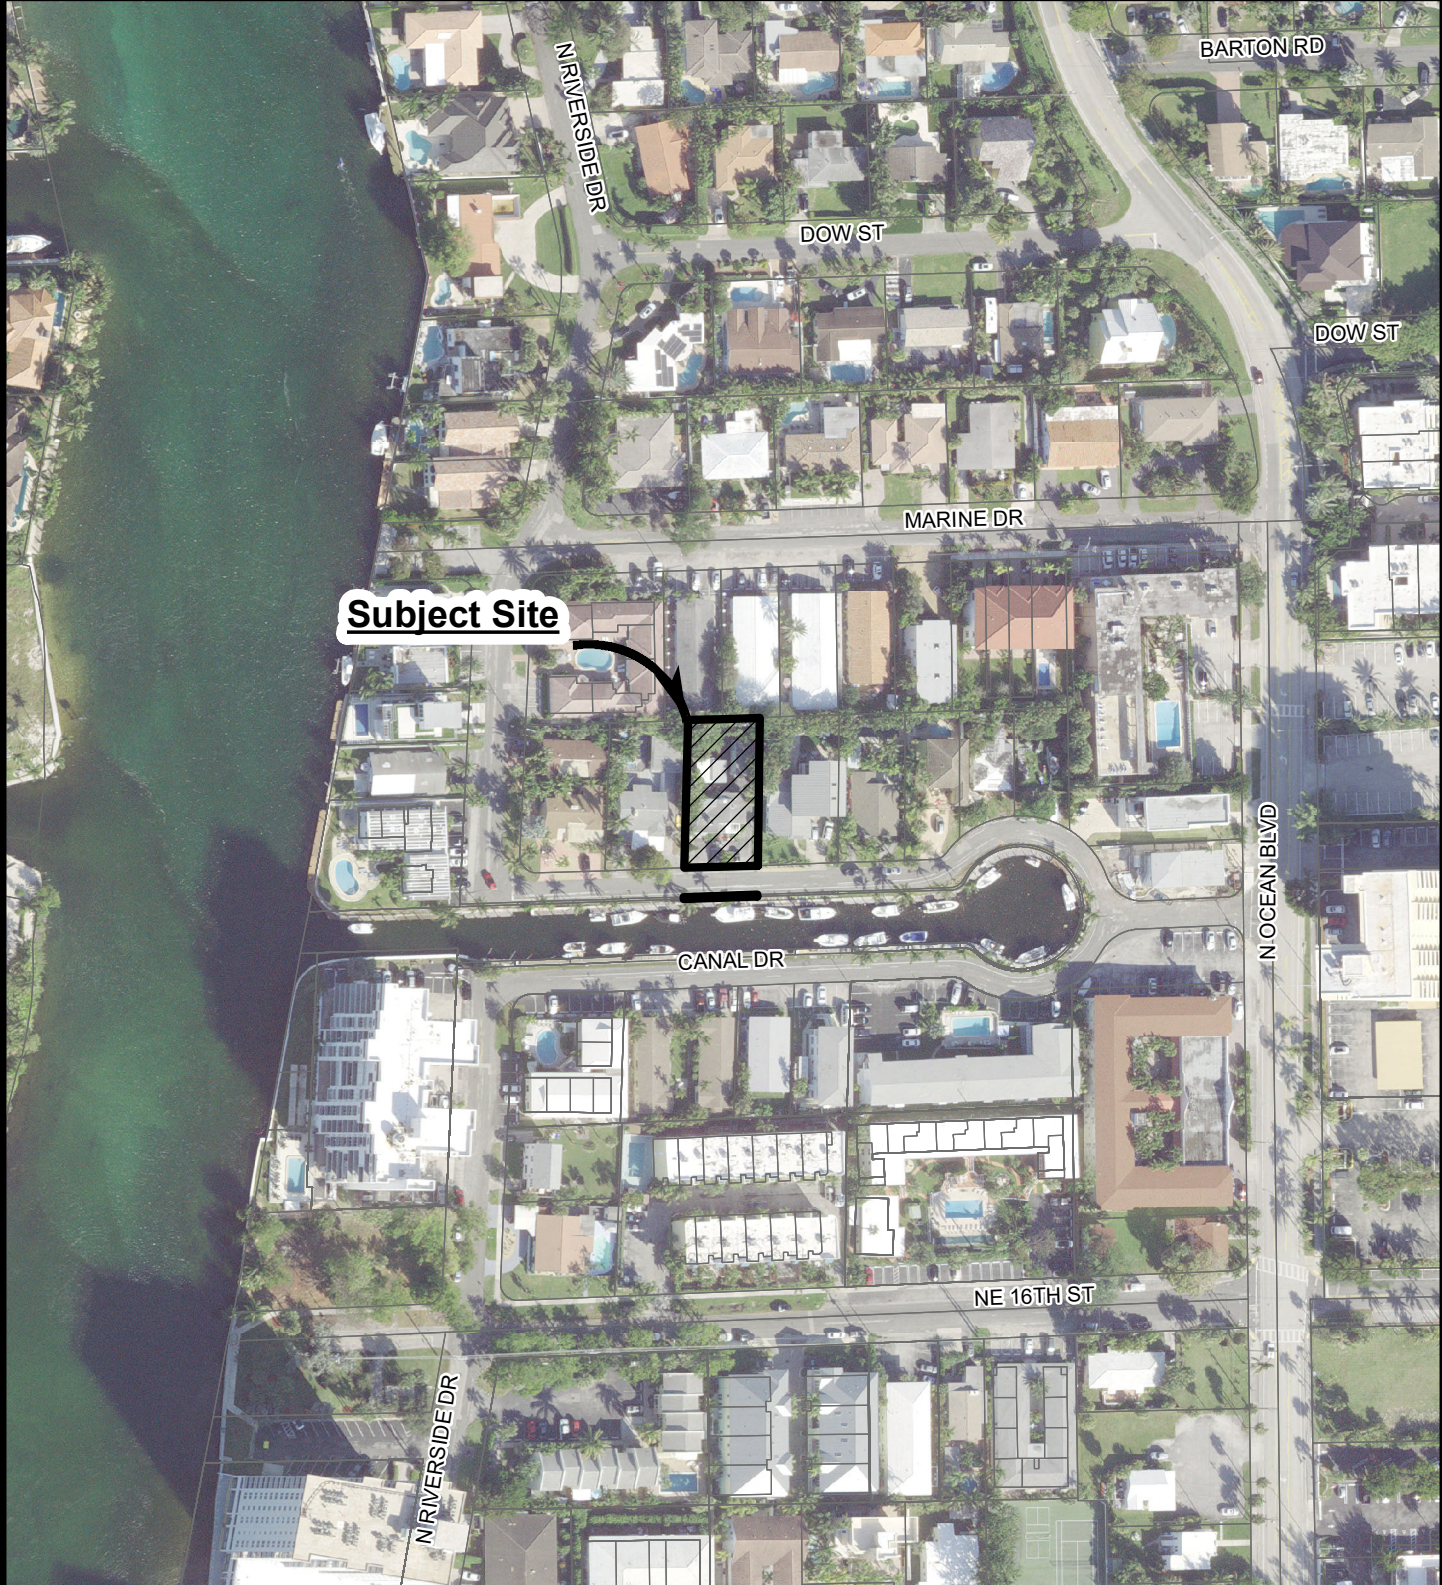

# CITY OF POMPANO BEACH AERIAL MAP

1 in = 167 ft

**3215 Canal Dr**

PREPARED BY:  
DEPARTMENT OF  
DEVELOPMENT SERVICES