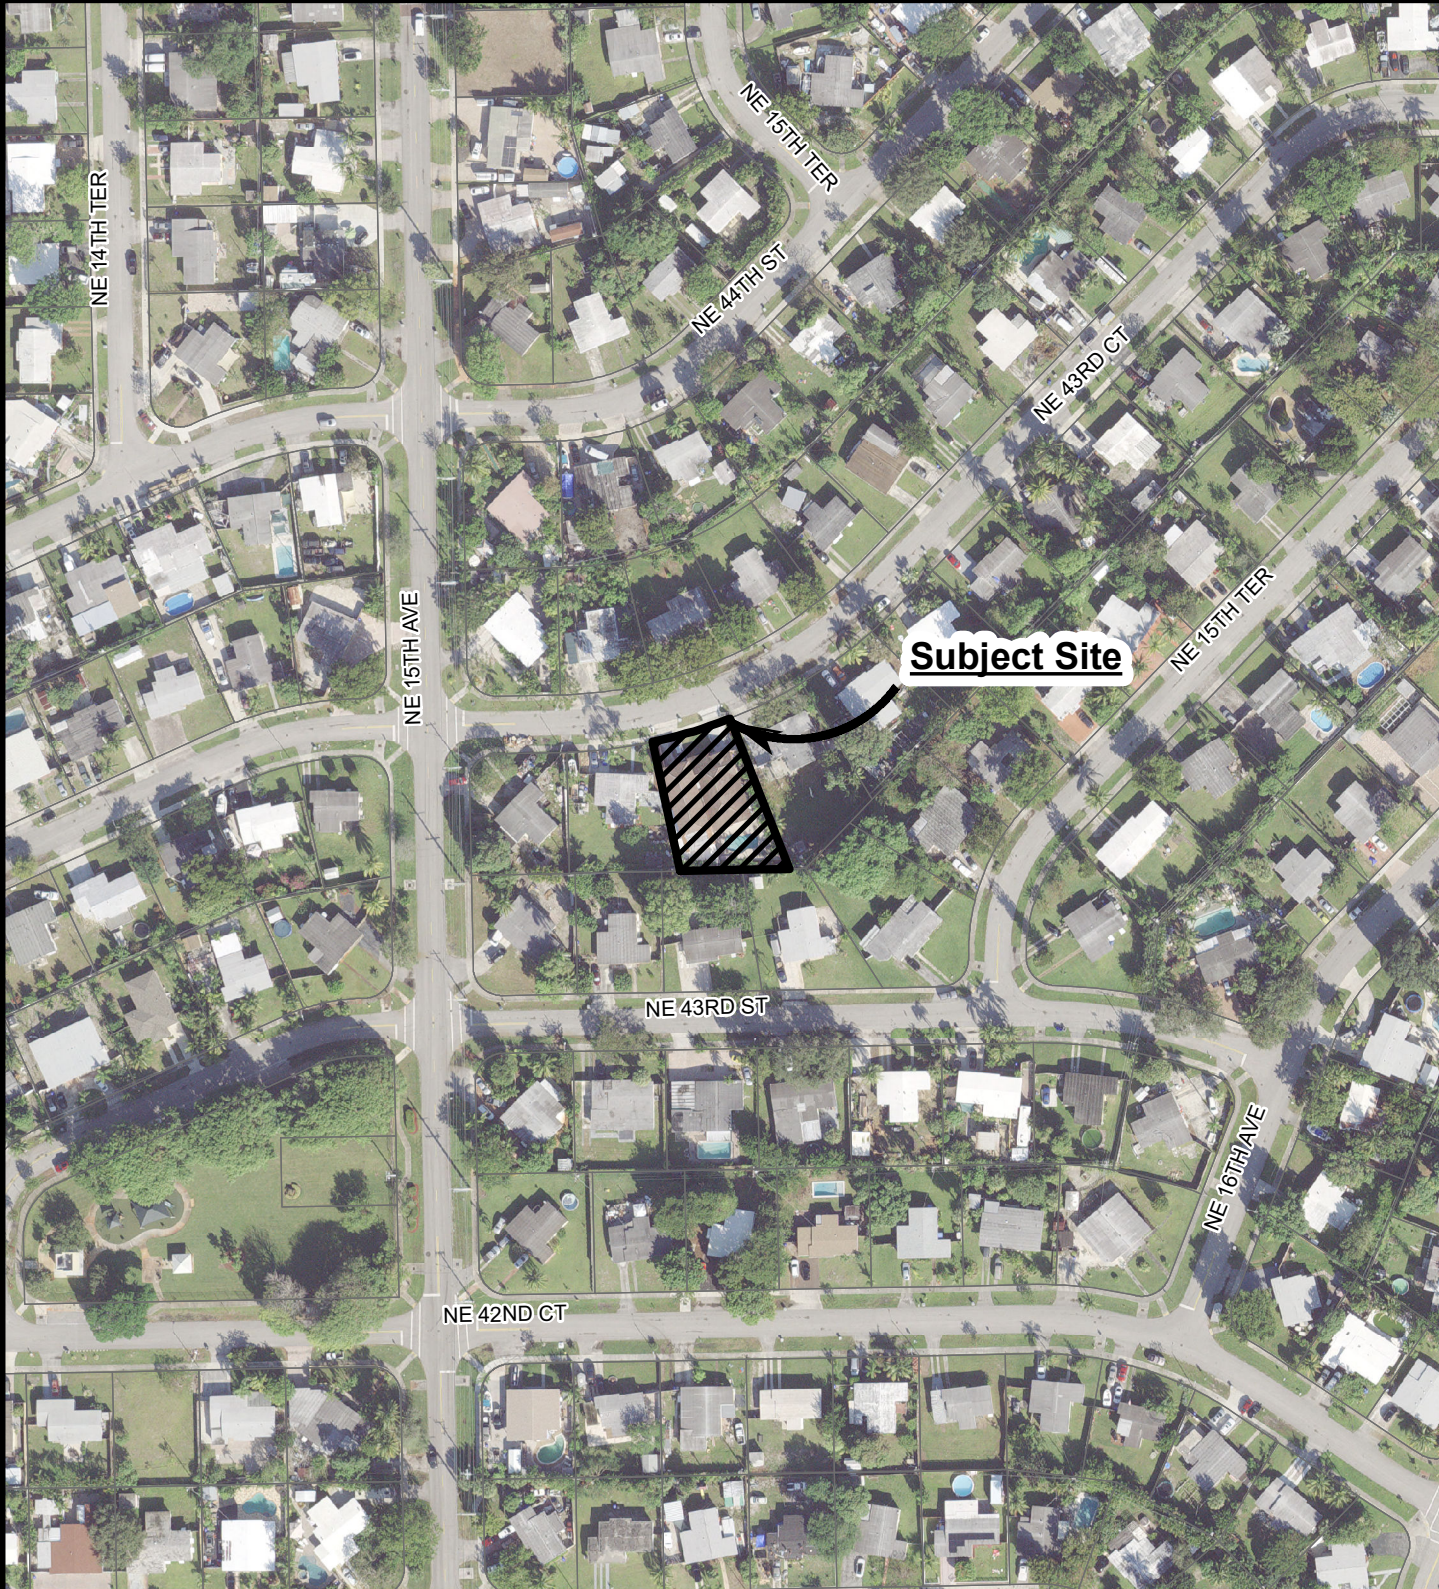

CITY OF POMPANO BEACH AERIAL MAP

1 in = 167 ft

1520 NE 43rd Ct

PREPARED BY:
DEPARTMENT OF
DEVELOPMENT SERVICES