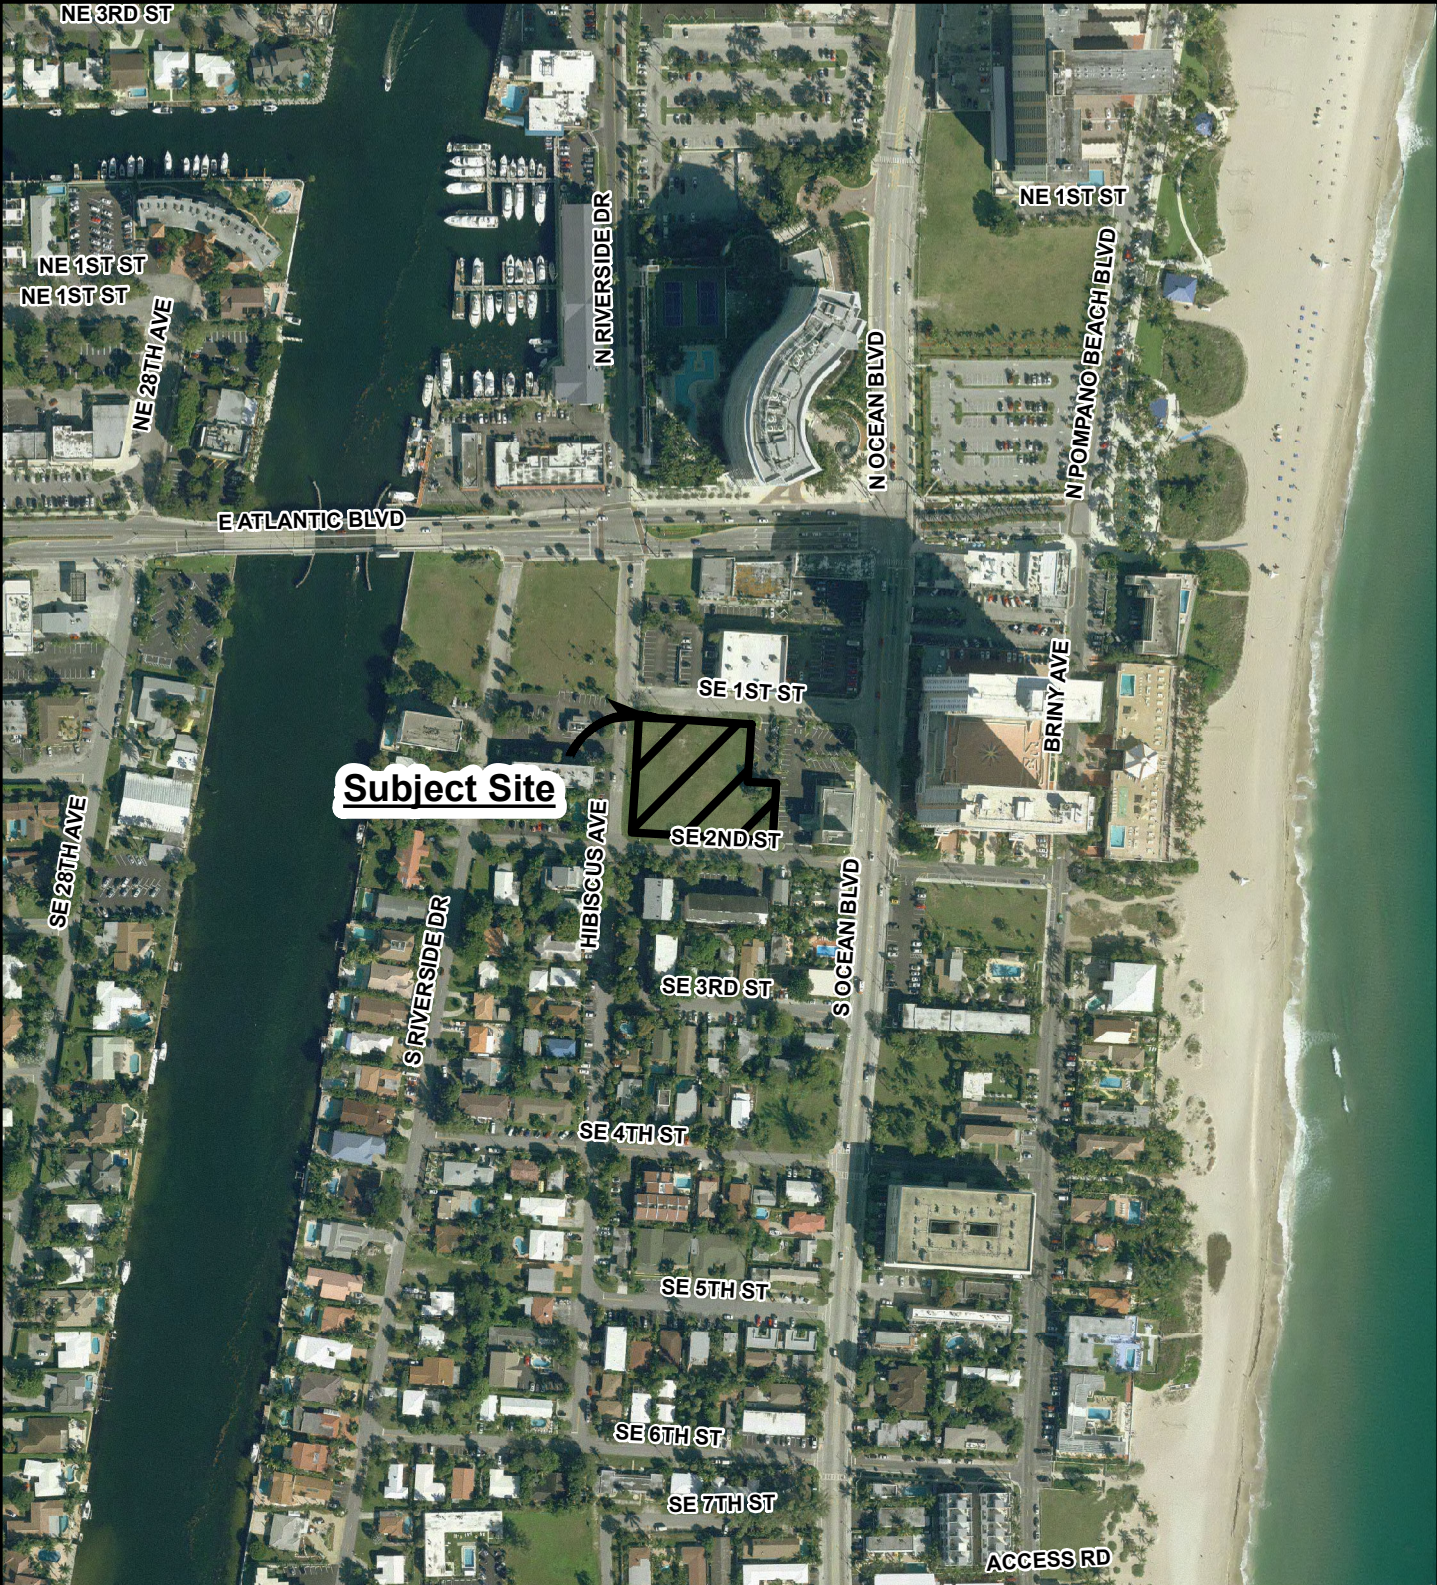

# CITY OF POMPANO BEACH AERIAL MAP

**Subject Site**

1 in = 333 ft

PREPARED BY:  
DEPARTMENT OF  
DEVELOPMENT SERVICES