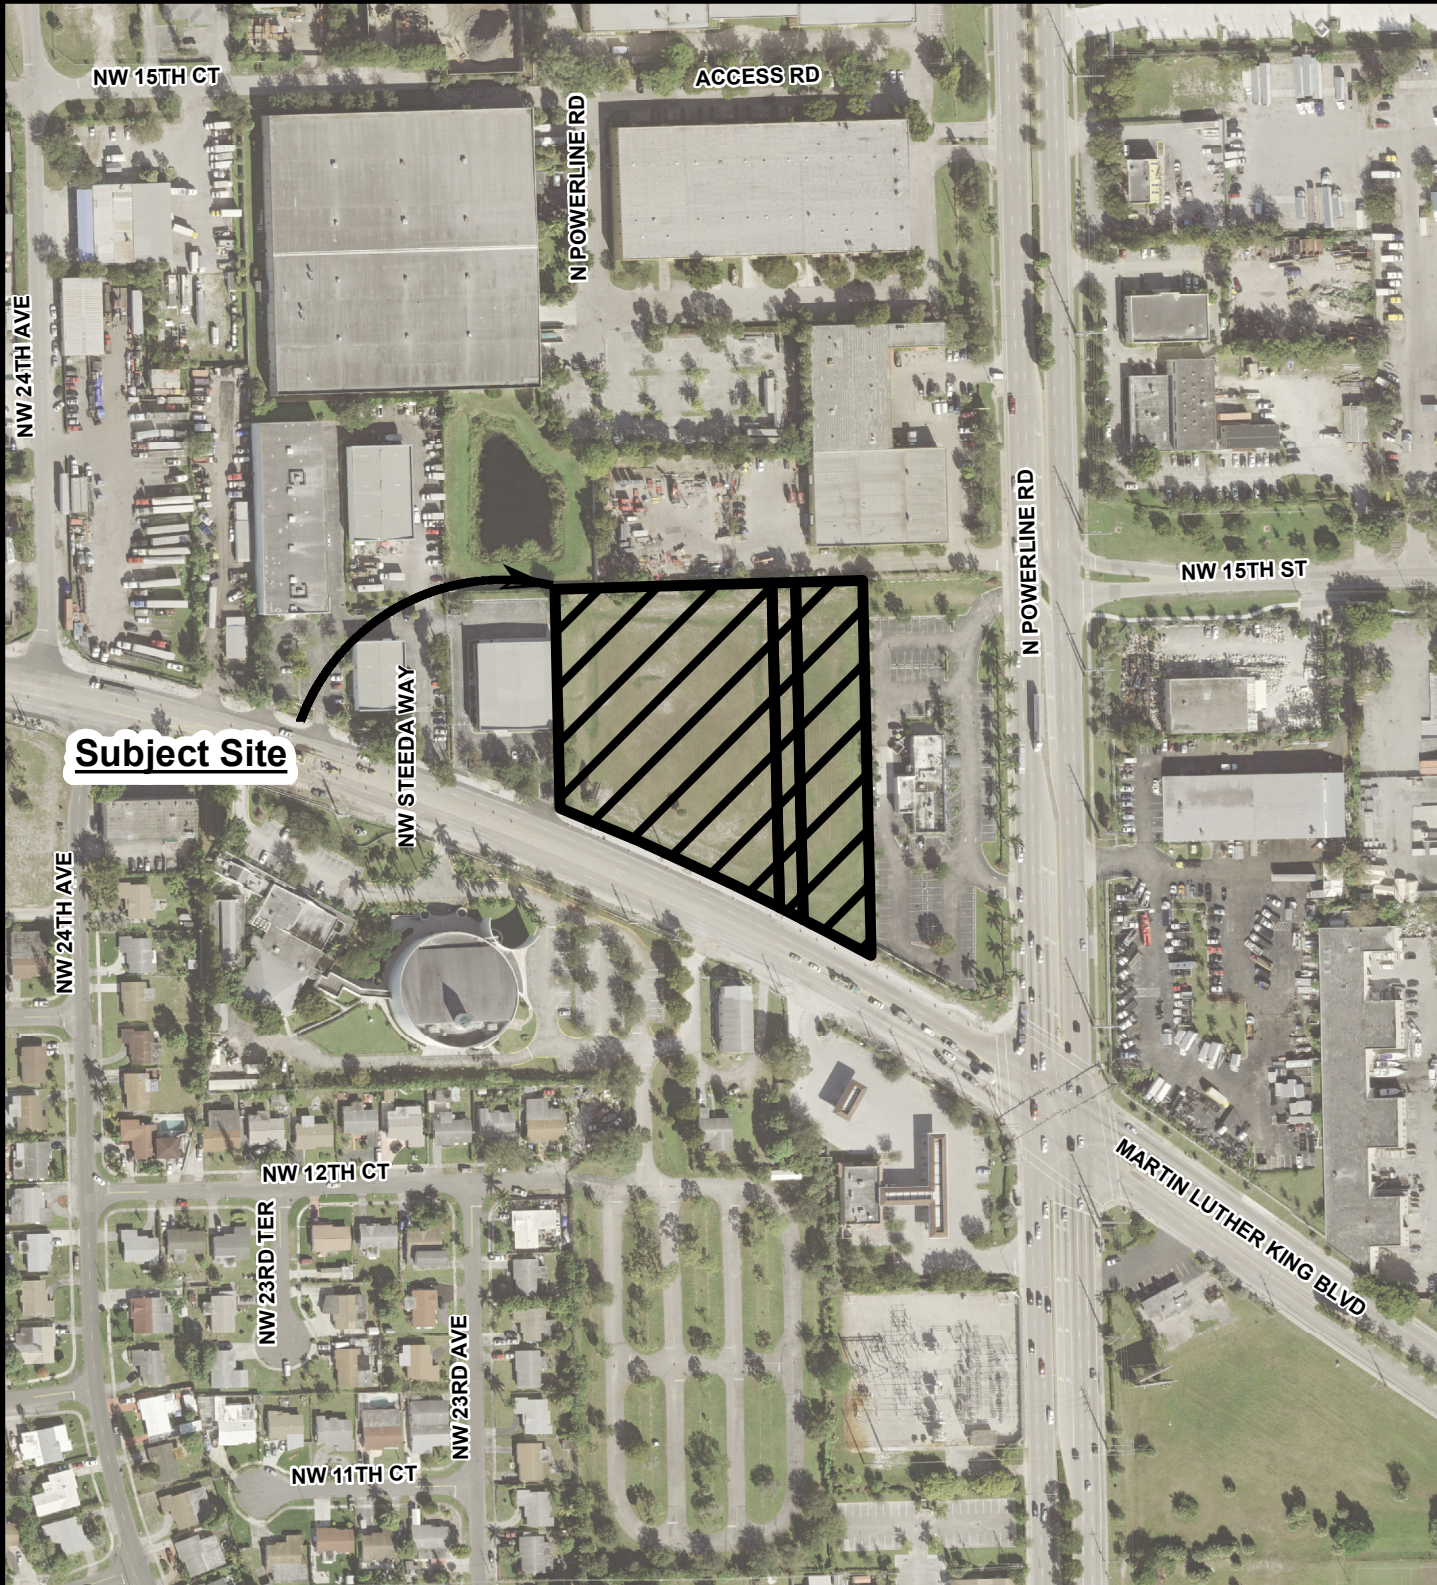

# CITY OF POMPANO BEACH AERIAL MAP

**Subject Site**

1 in = 250 ft

PREPARED BY:  
DEPARTMENT OF  
DEVELOPMENT SERVICES