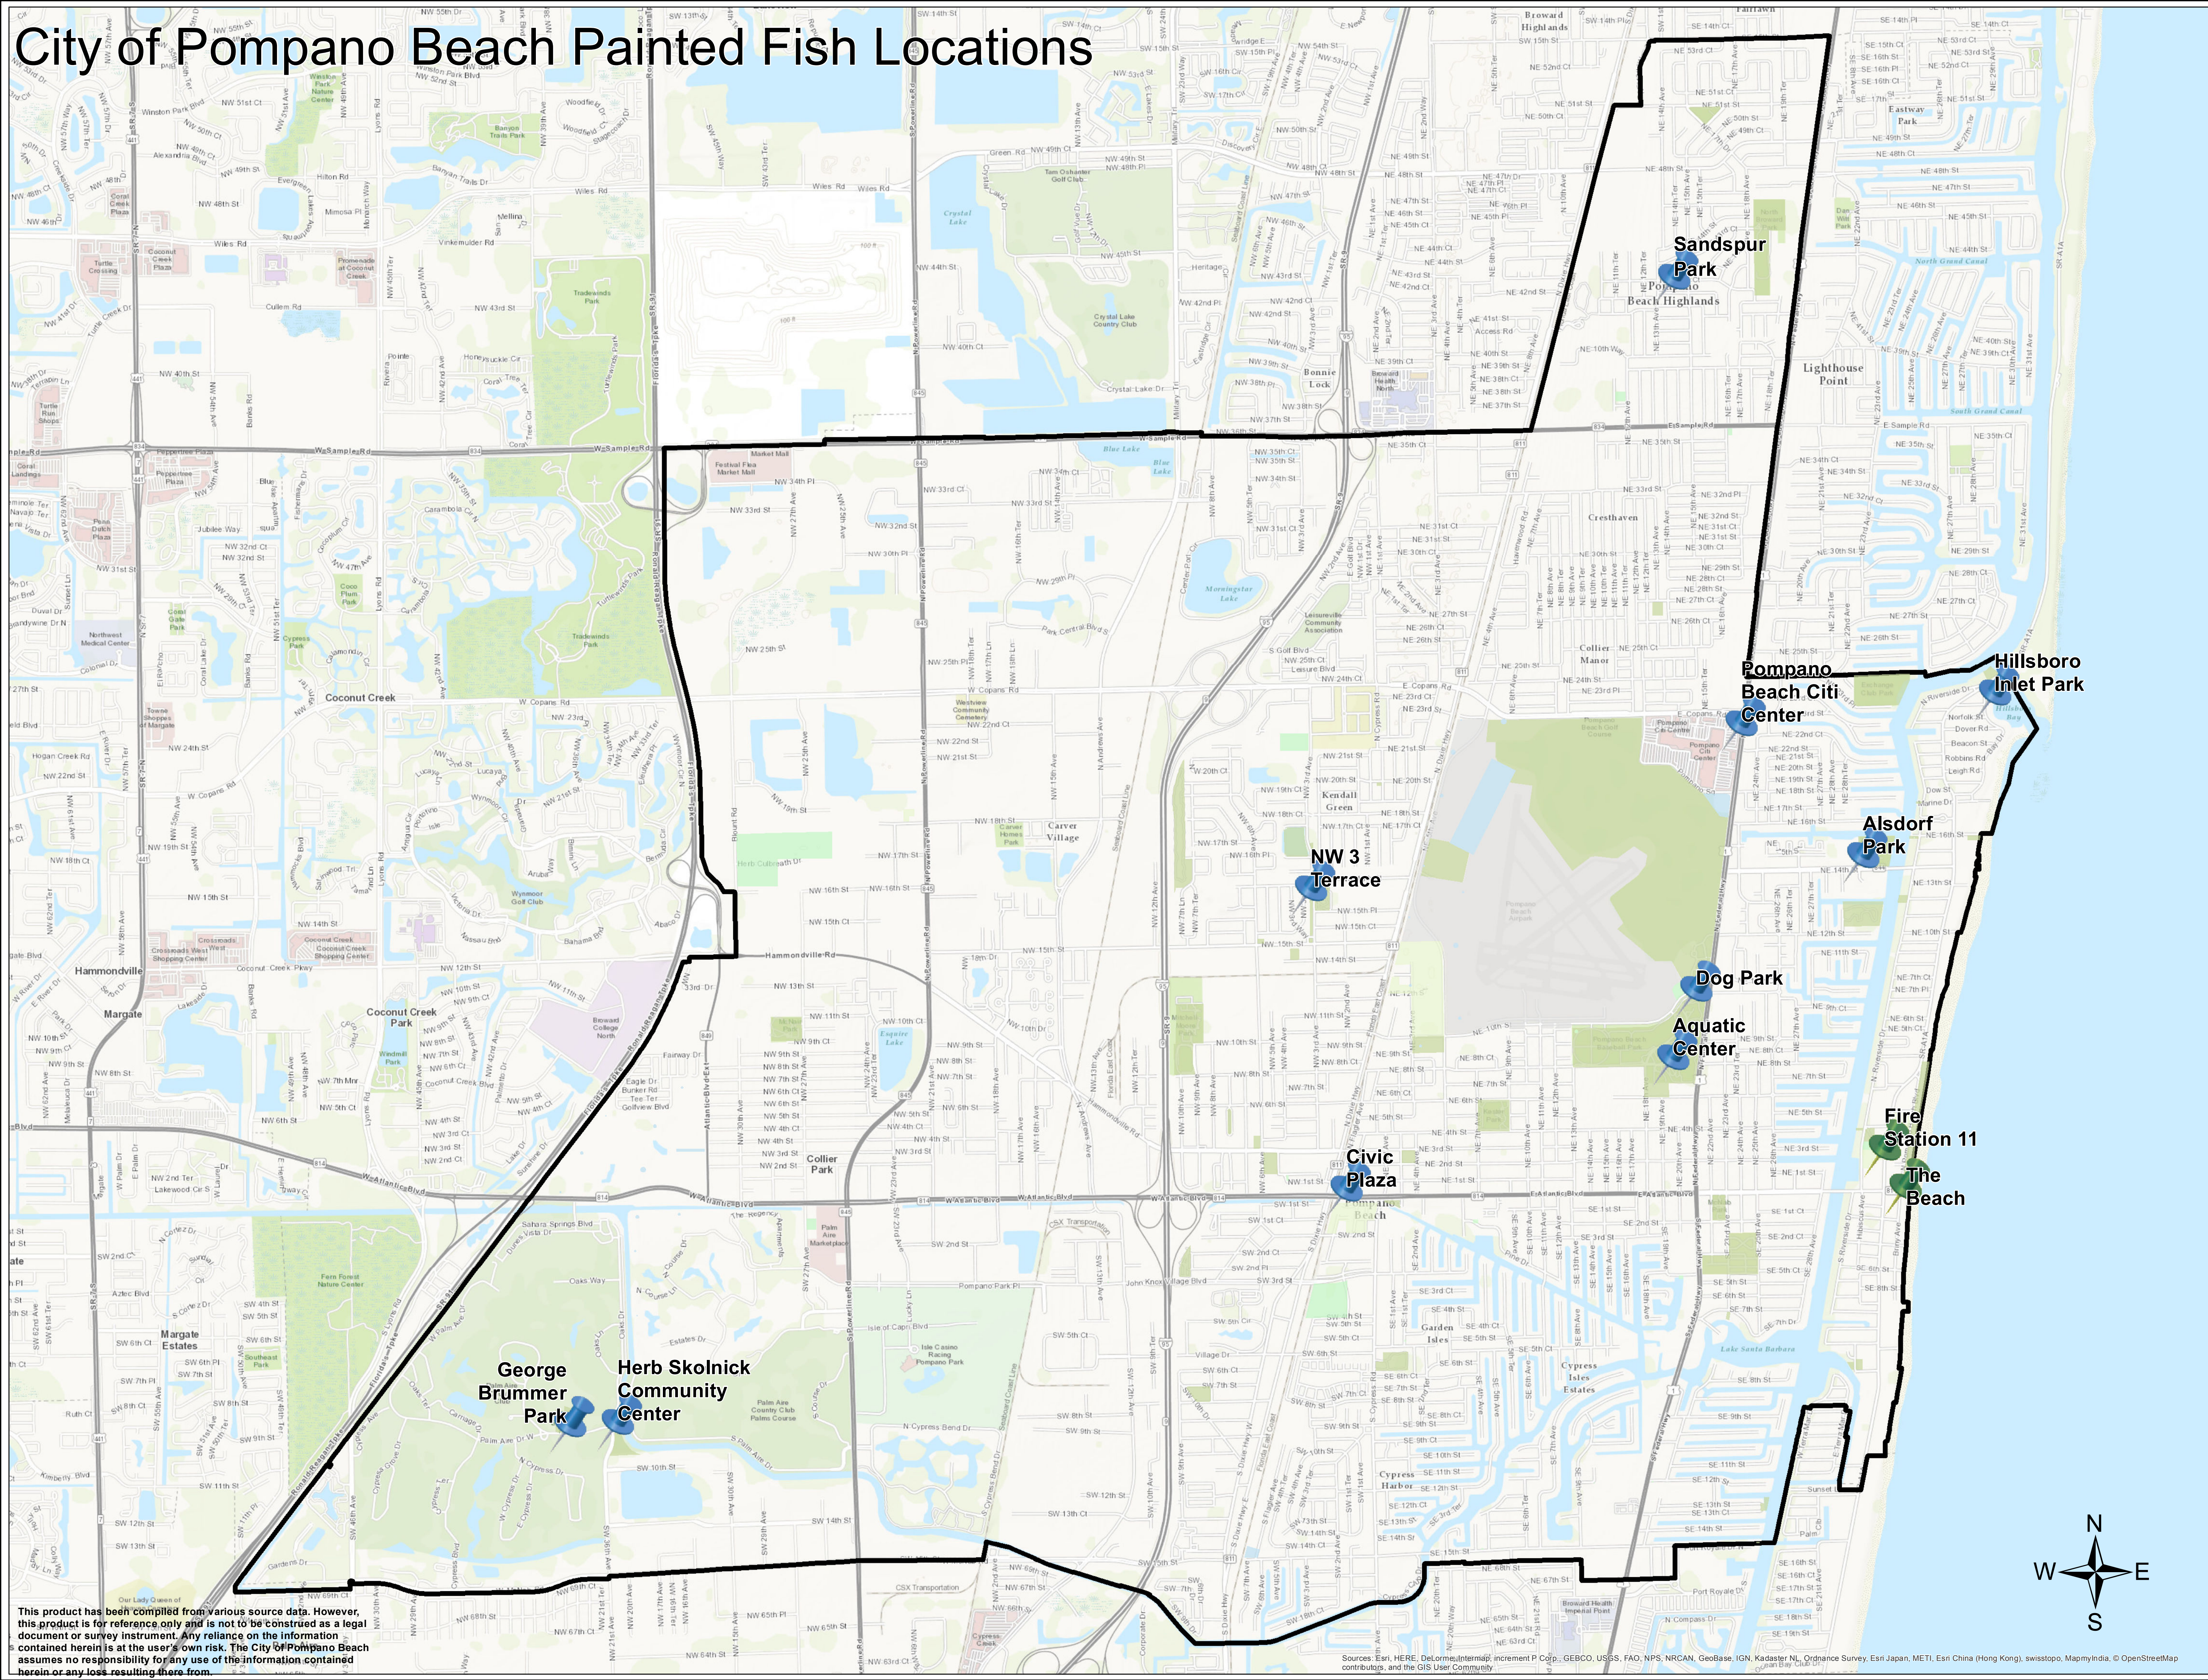

City of Pompano Beach Painted Fish Locations

Legend

- Locations for City Fish Replacemen
- Replace (Green pin icon)
- Round 2 (Blue pin icon)
- City Boundary (Black outline icon)

This product has been compiled from various source data. However, this product is for reference only and is not to be construed as a legal document or survey instrument. Any reliance on the information contained herein is at the user's own risk. The City of Pompano Beach assumes no responsibility for any use of the information contained herein or any loss resulting therefrom.

Sources: Esri, HERE, DeLorme, Intermap, increment P Corp., GEBCO, USGS, FAO, NPS, NRCAN, GeoBase, IGN, Kadaster NL, Ordnance Survey, Esri Japan, METI, Esri China (Hong Kong), Swisstopo, MapmyIndia, © OpenStreetMap contributors, and the GIS User Community