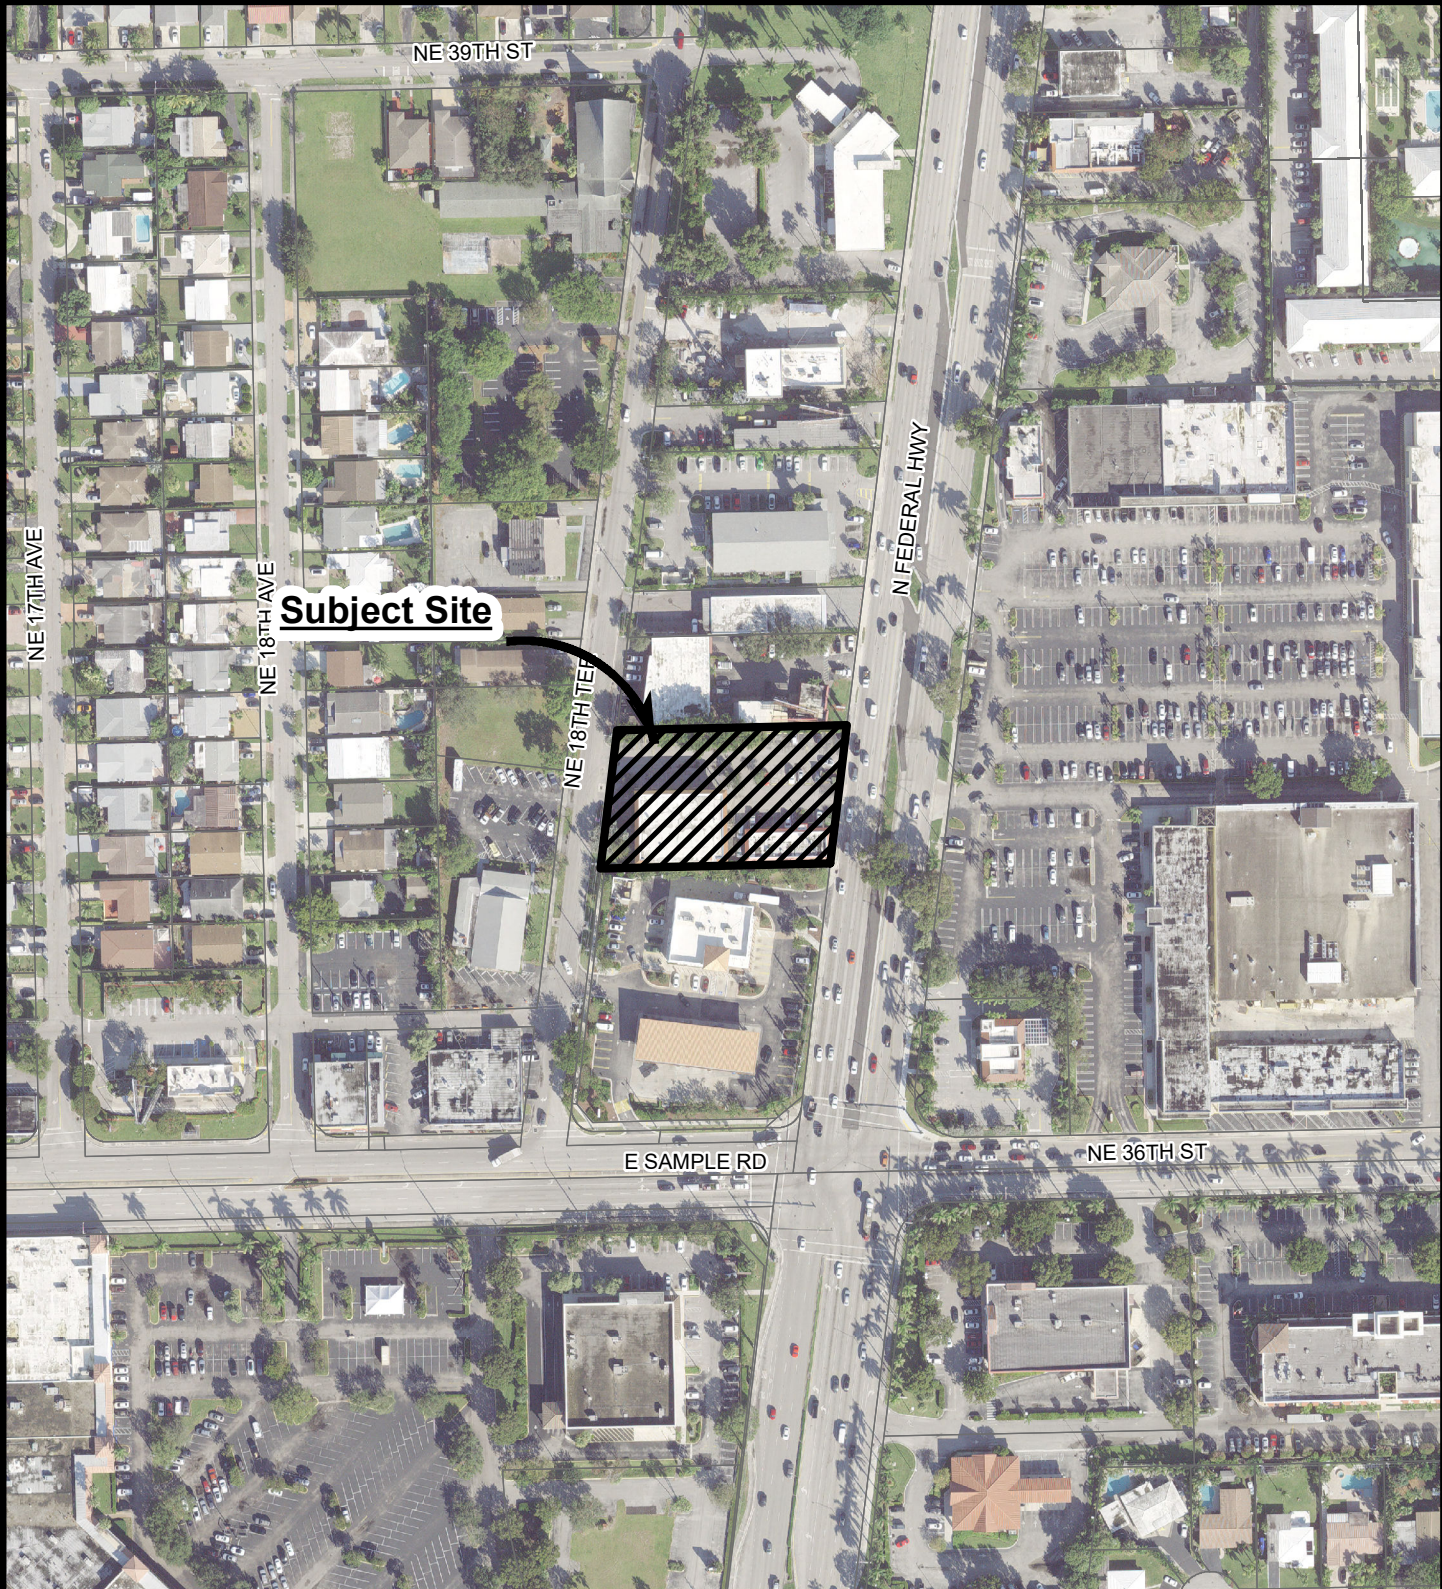

# CITY OF POMPANO BEACH AERIAL MAP

**Subject Site**

1 in = 208 ft

PREPARED BY:  
DEPARTMENT OF  
DEVELOPMENT SERVICES