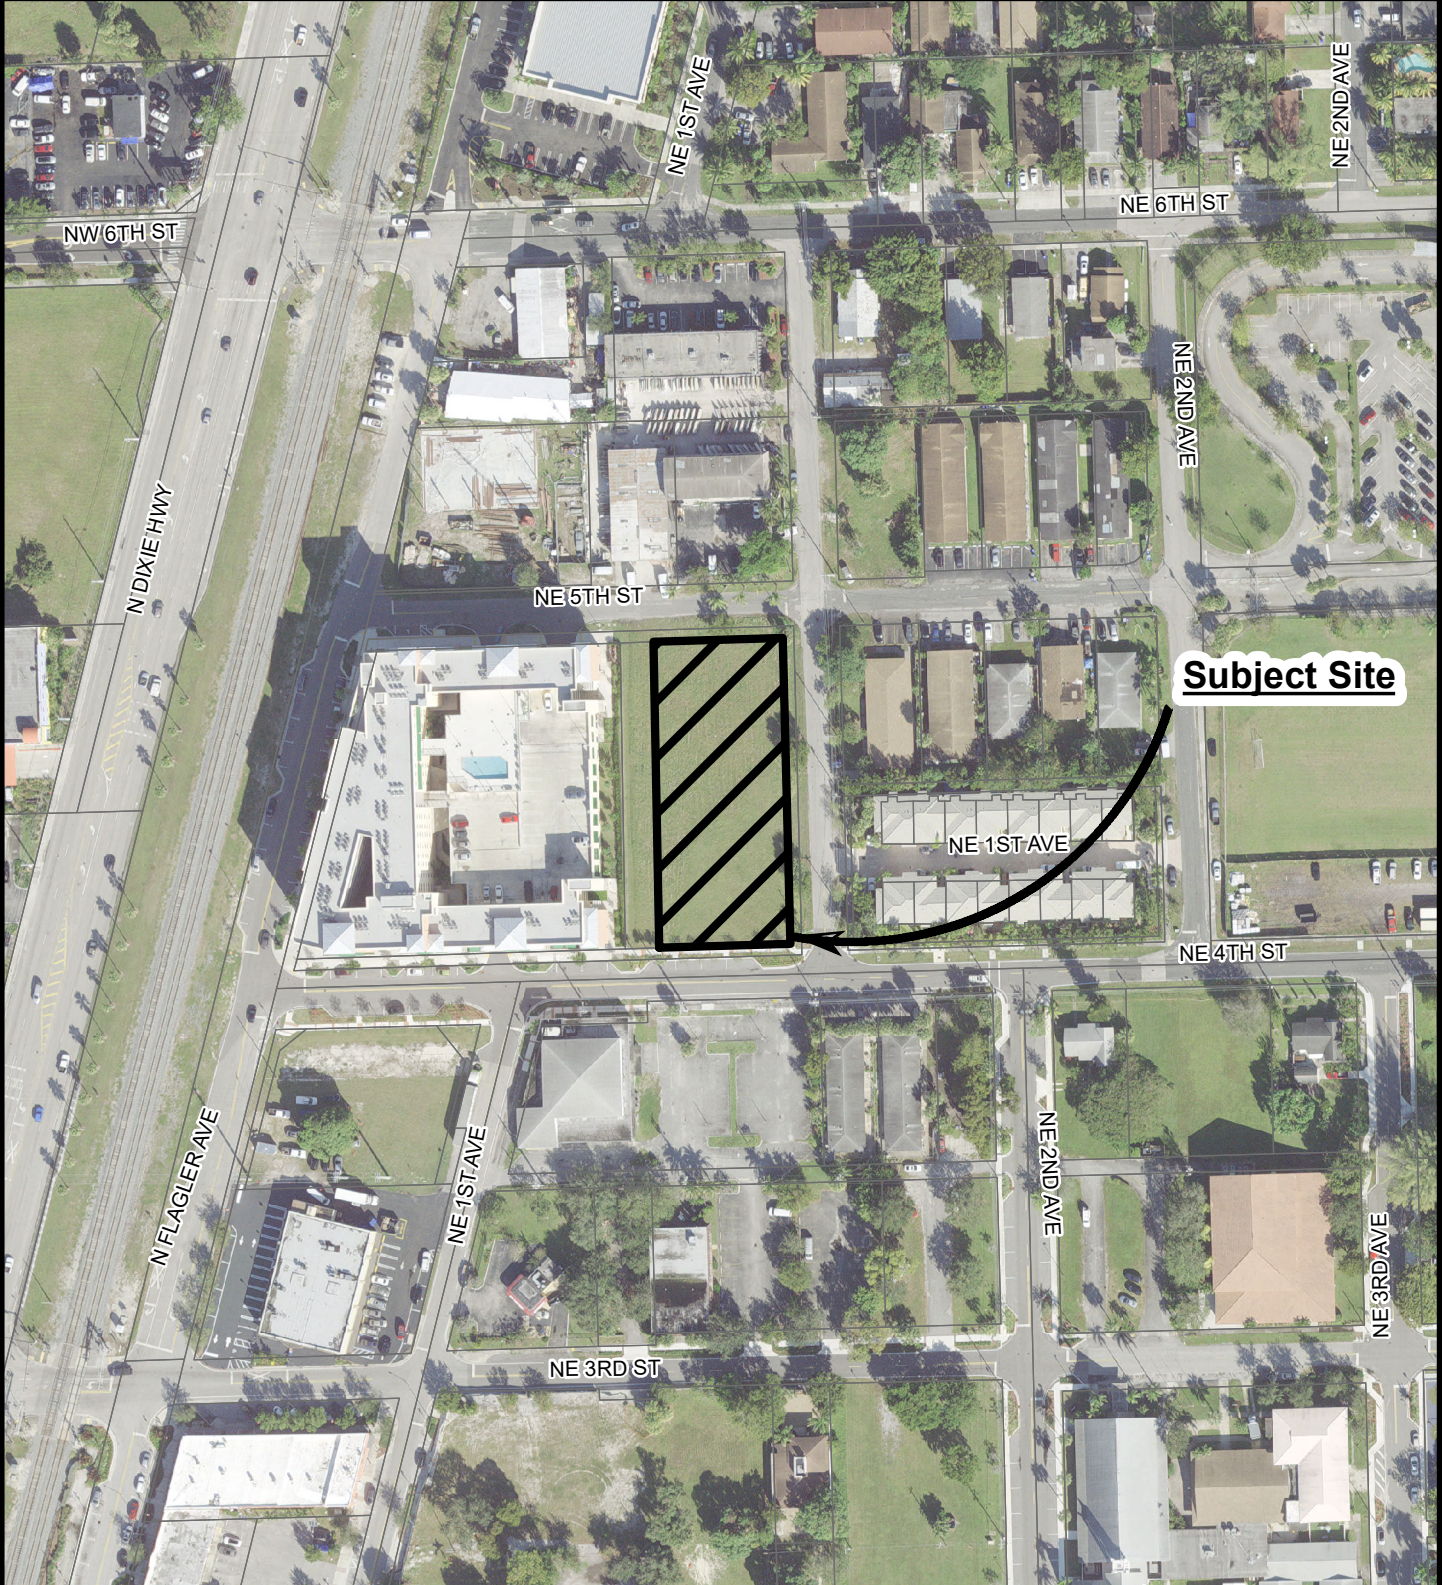

# CITY OF POMPANO BEACH AERIAL MAP

1 in = 167 ft

PREPARED BY:  
DEPARTMENT OF  
DEVELOPMENT SERVICES