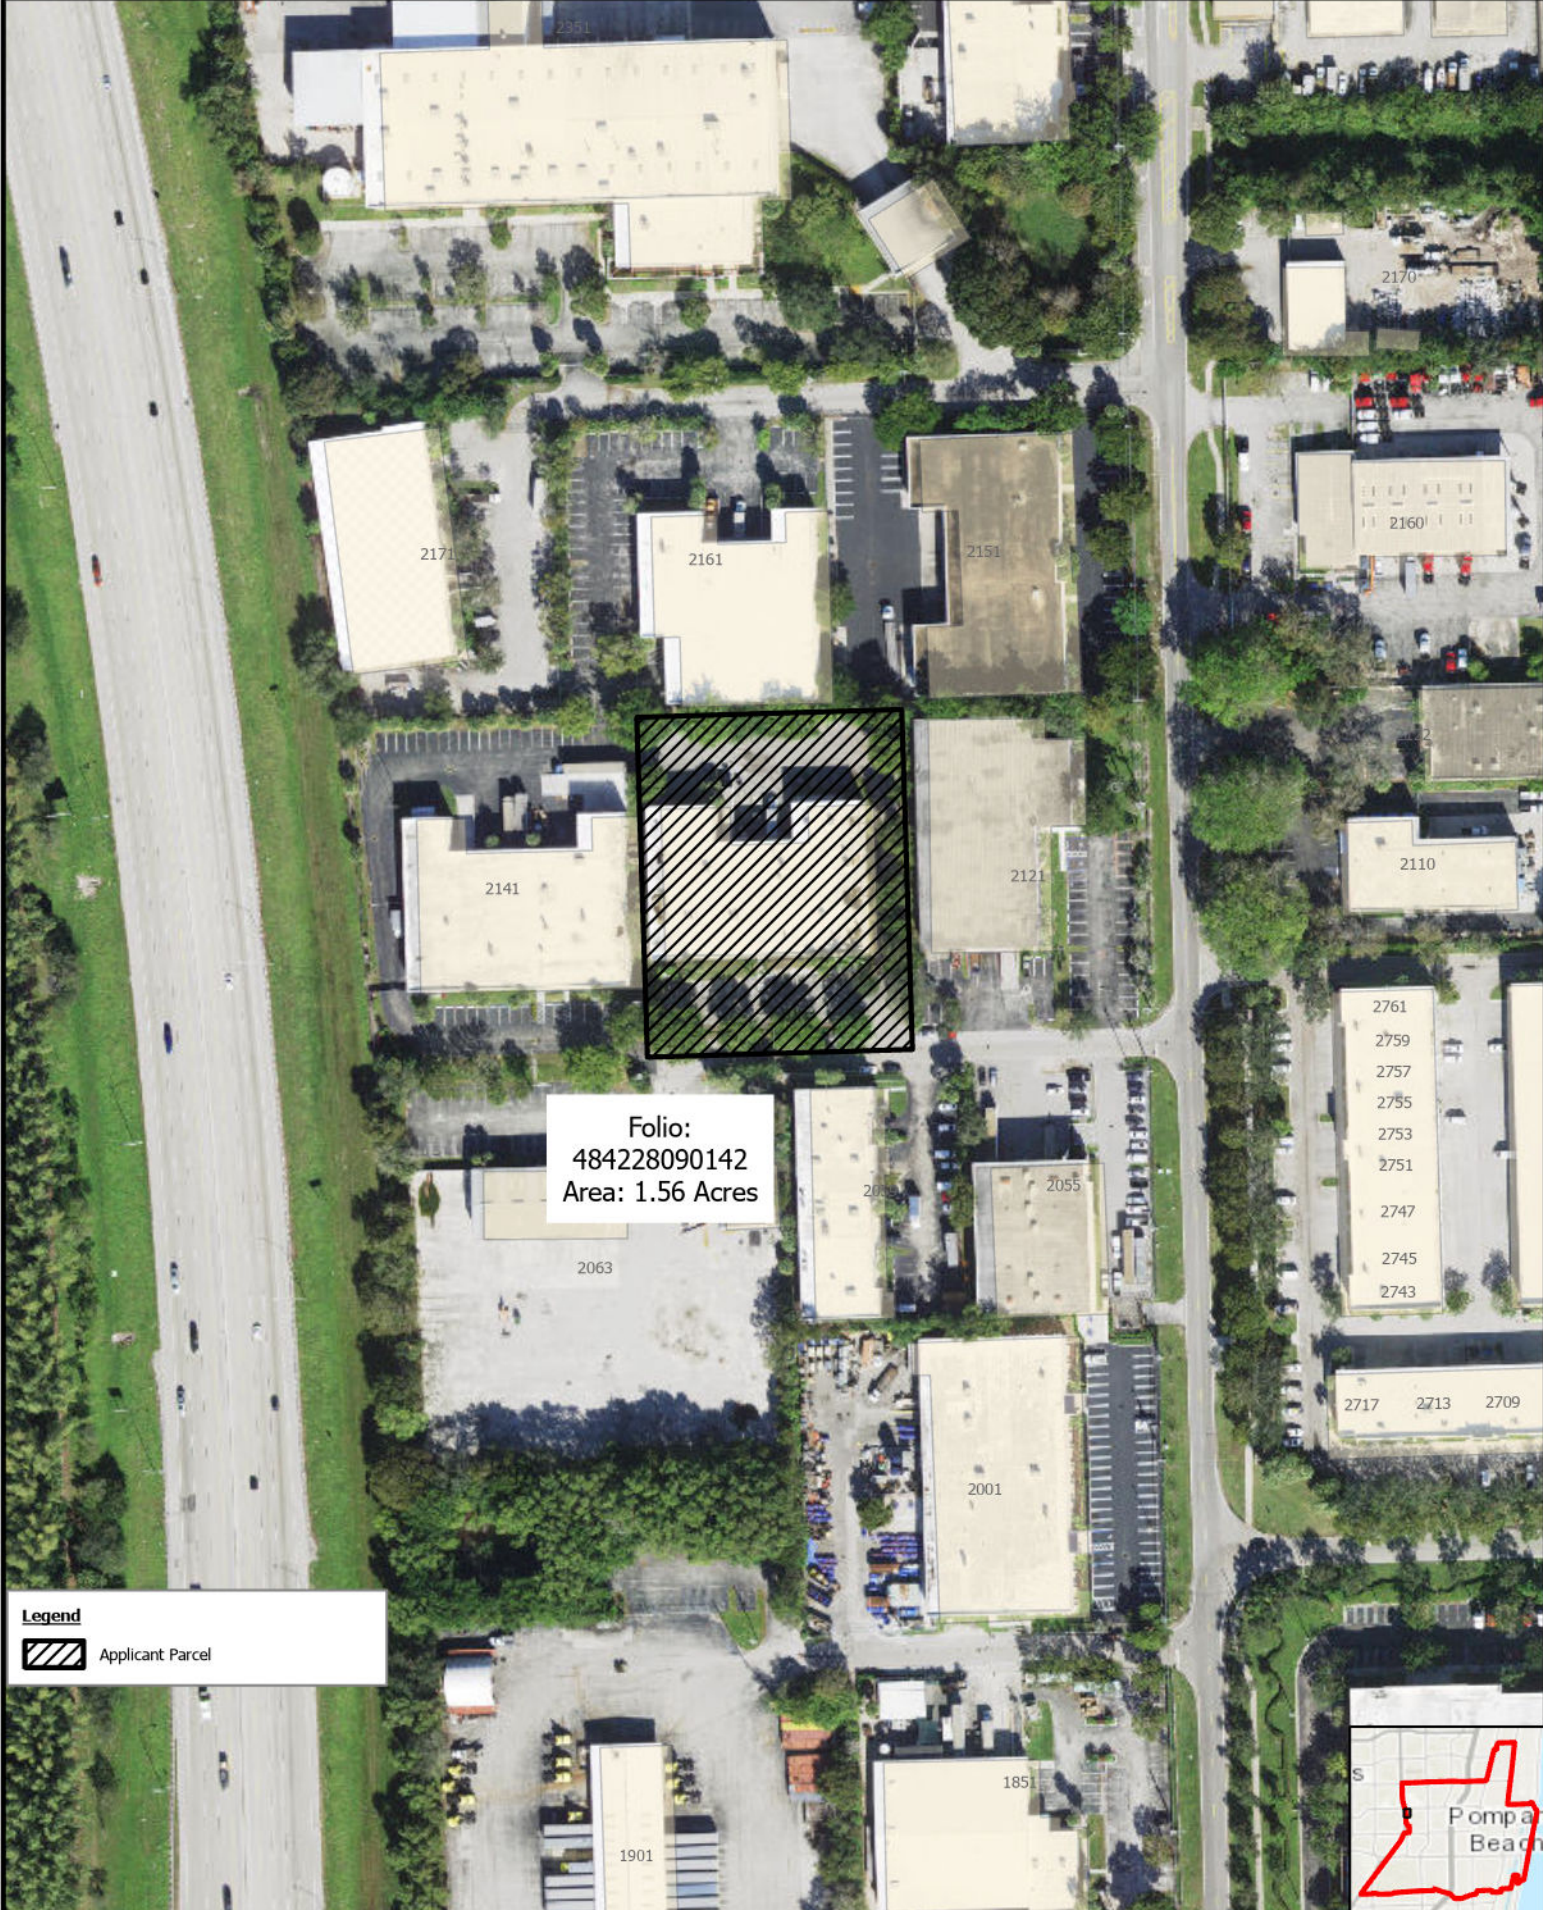

CITY OF POMPANO BEACH AERIAL MAP

Folio:
484228090142
Area: 1.56 Acres

Legend
 Applicant Parcel

Scale:
1:2,000

Date: 11/6/2024 9:26 AM

RWA Properties LLC
2131 Blount Road

Variance

Created by:
Department of
Development Services