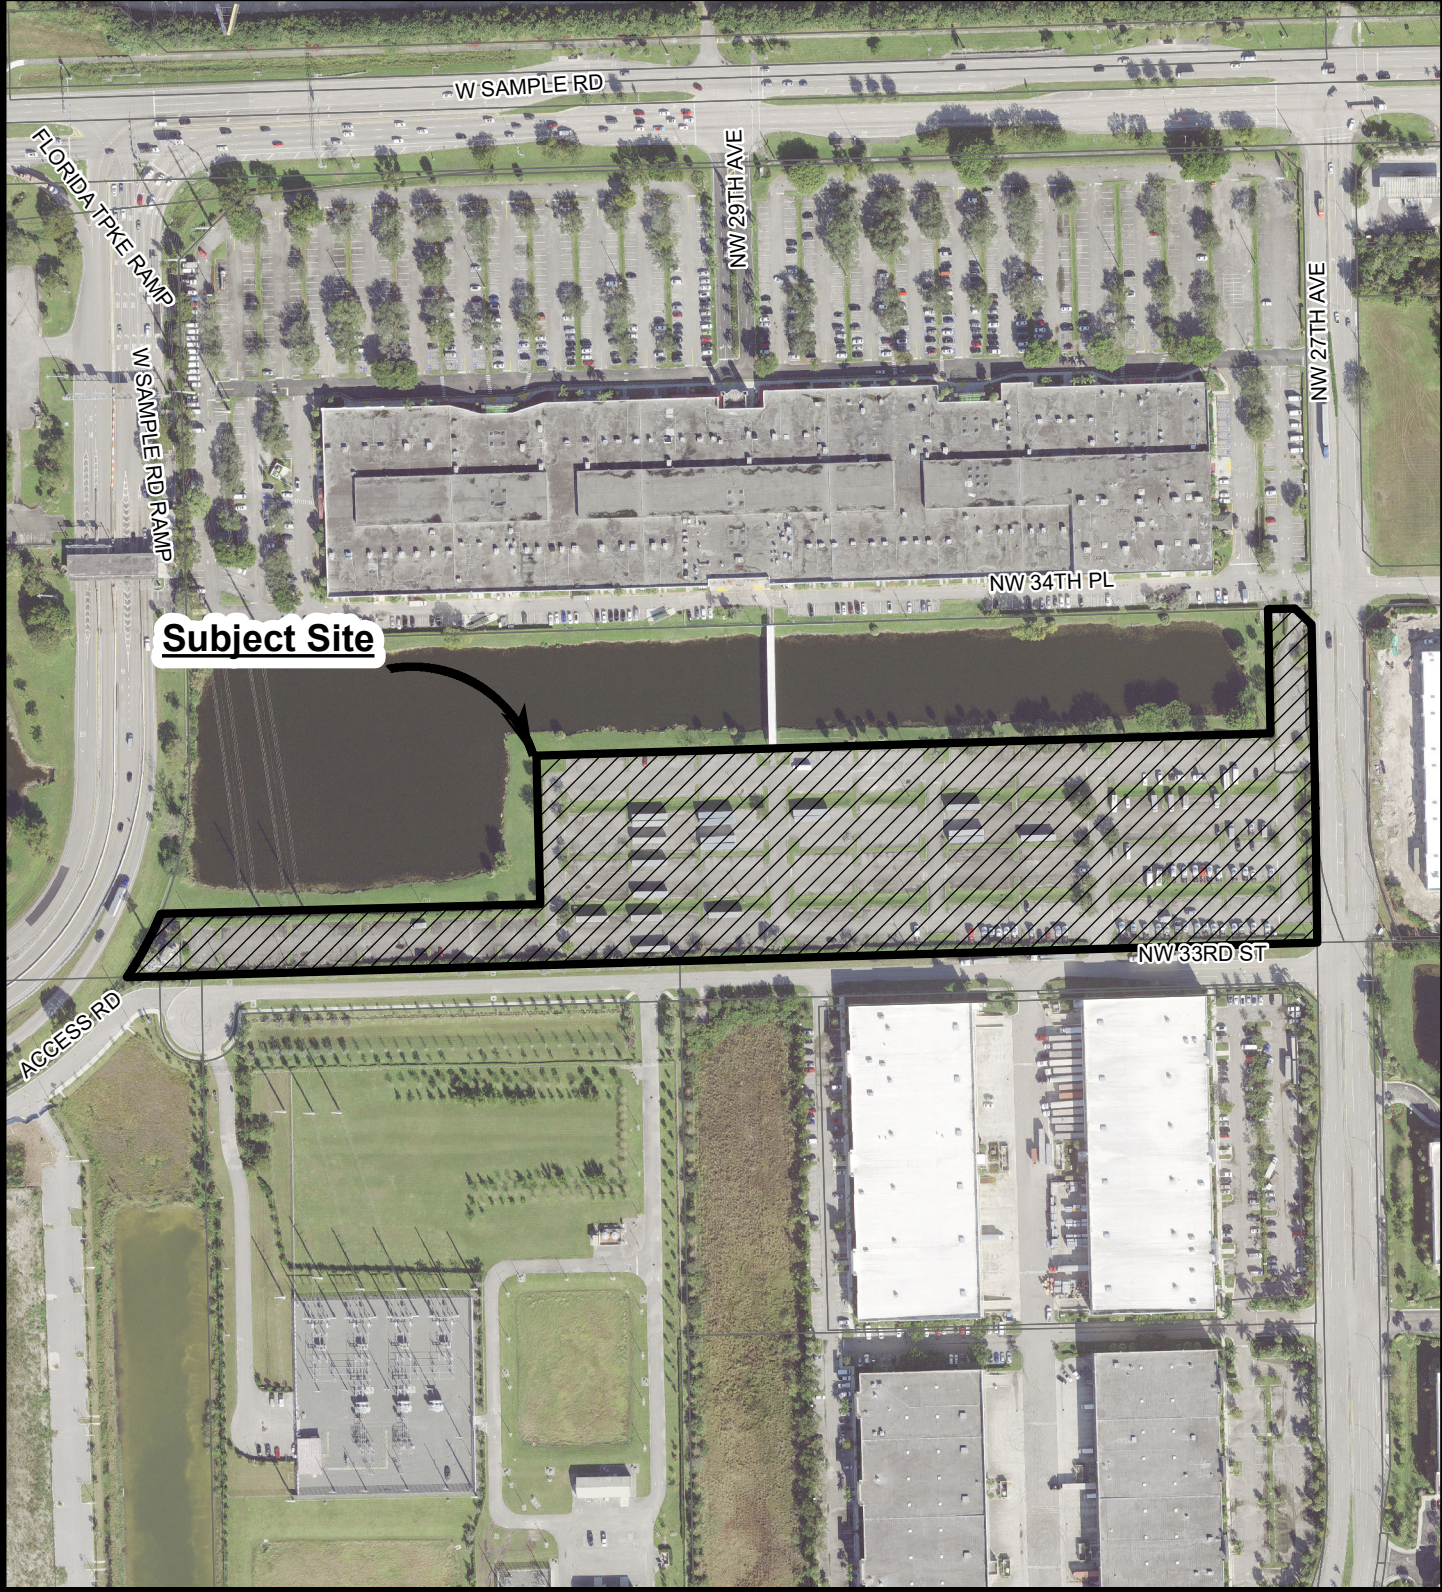

CITY OF POMPANO BEACH AERIAL MAP

Subject Site

1 in = 292 ft

NW 33 St

PREPARED BY:
DEPARTMENT OF
DEVELOPMENT SERVICES