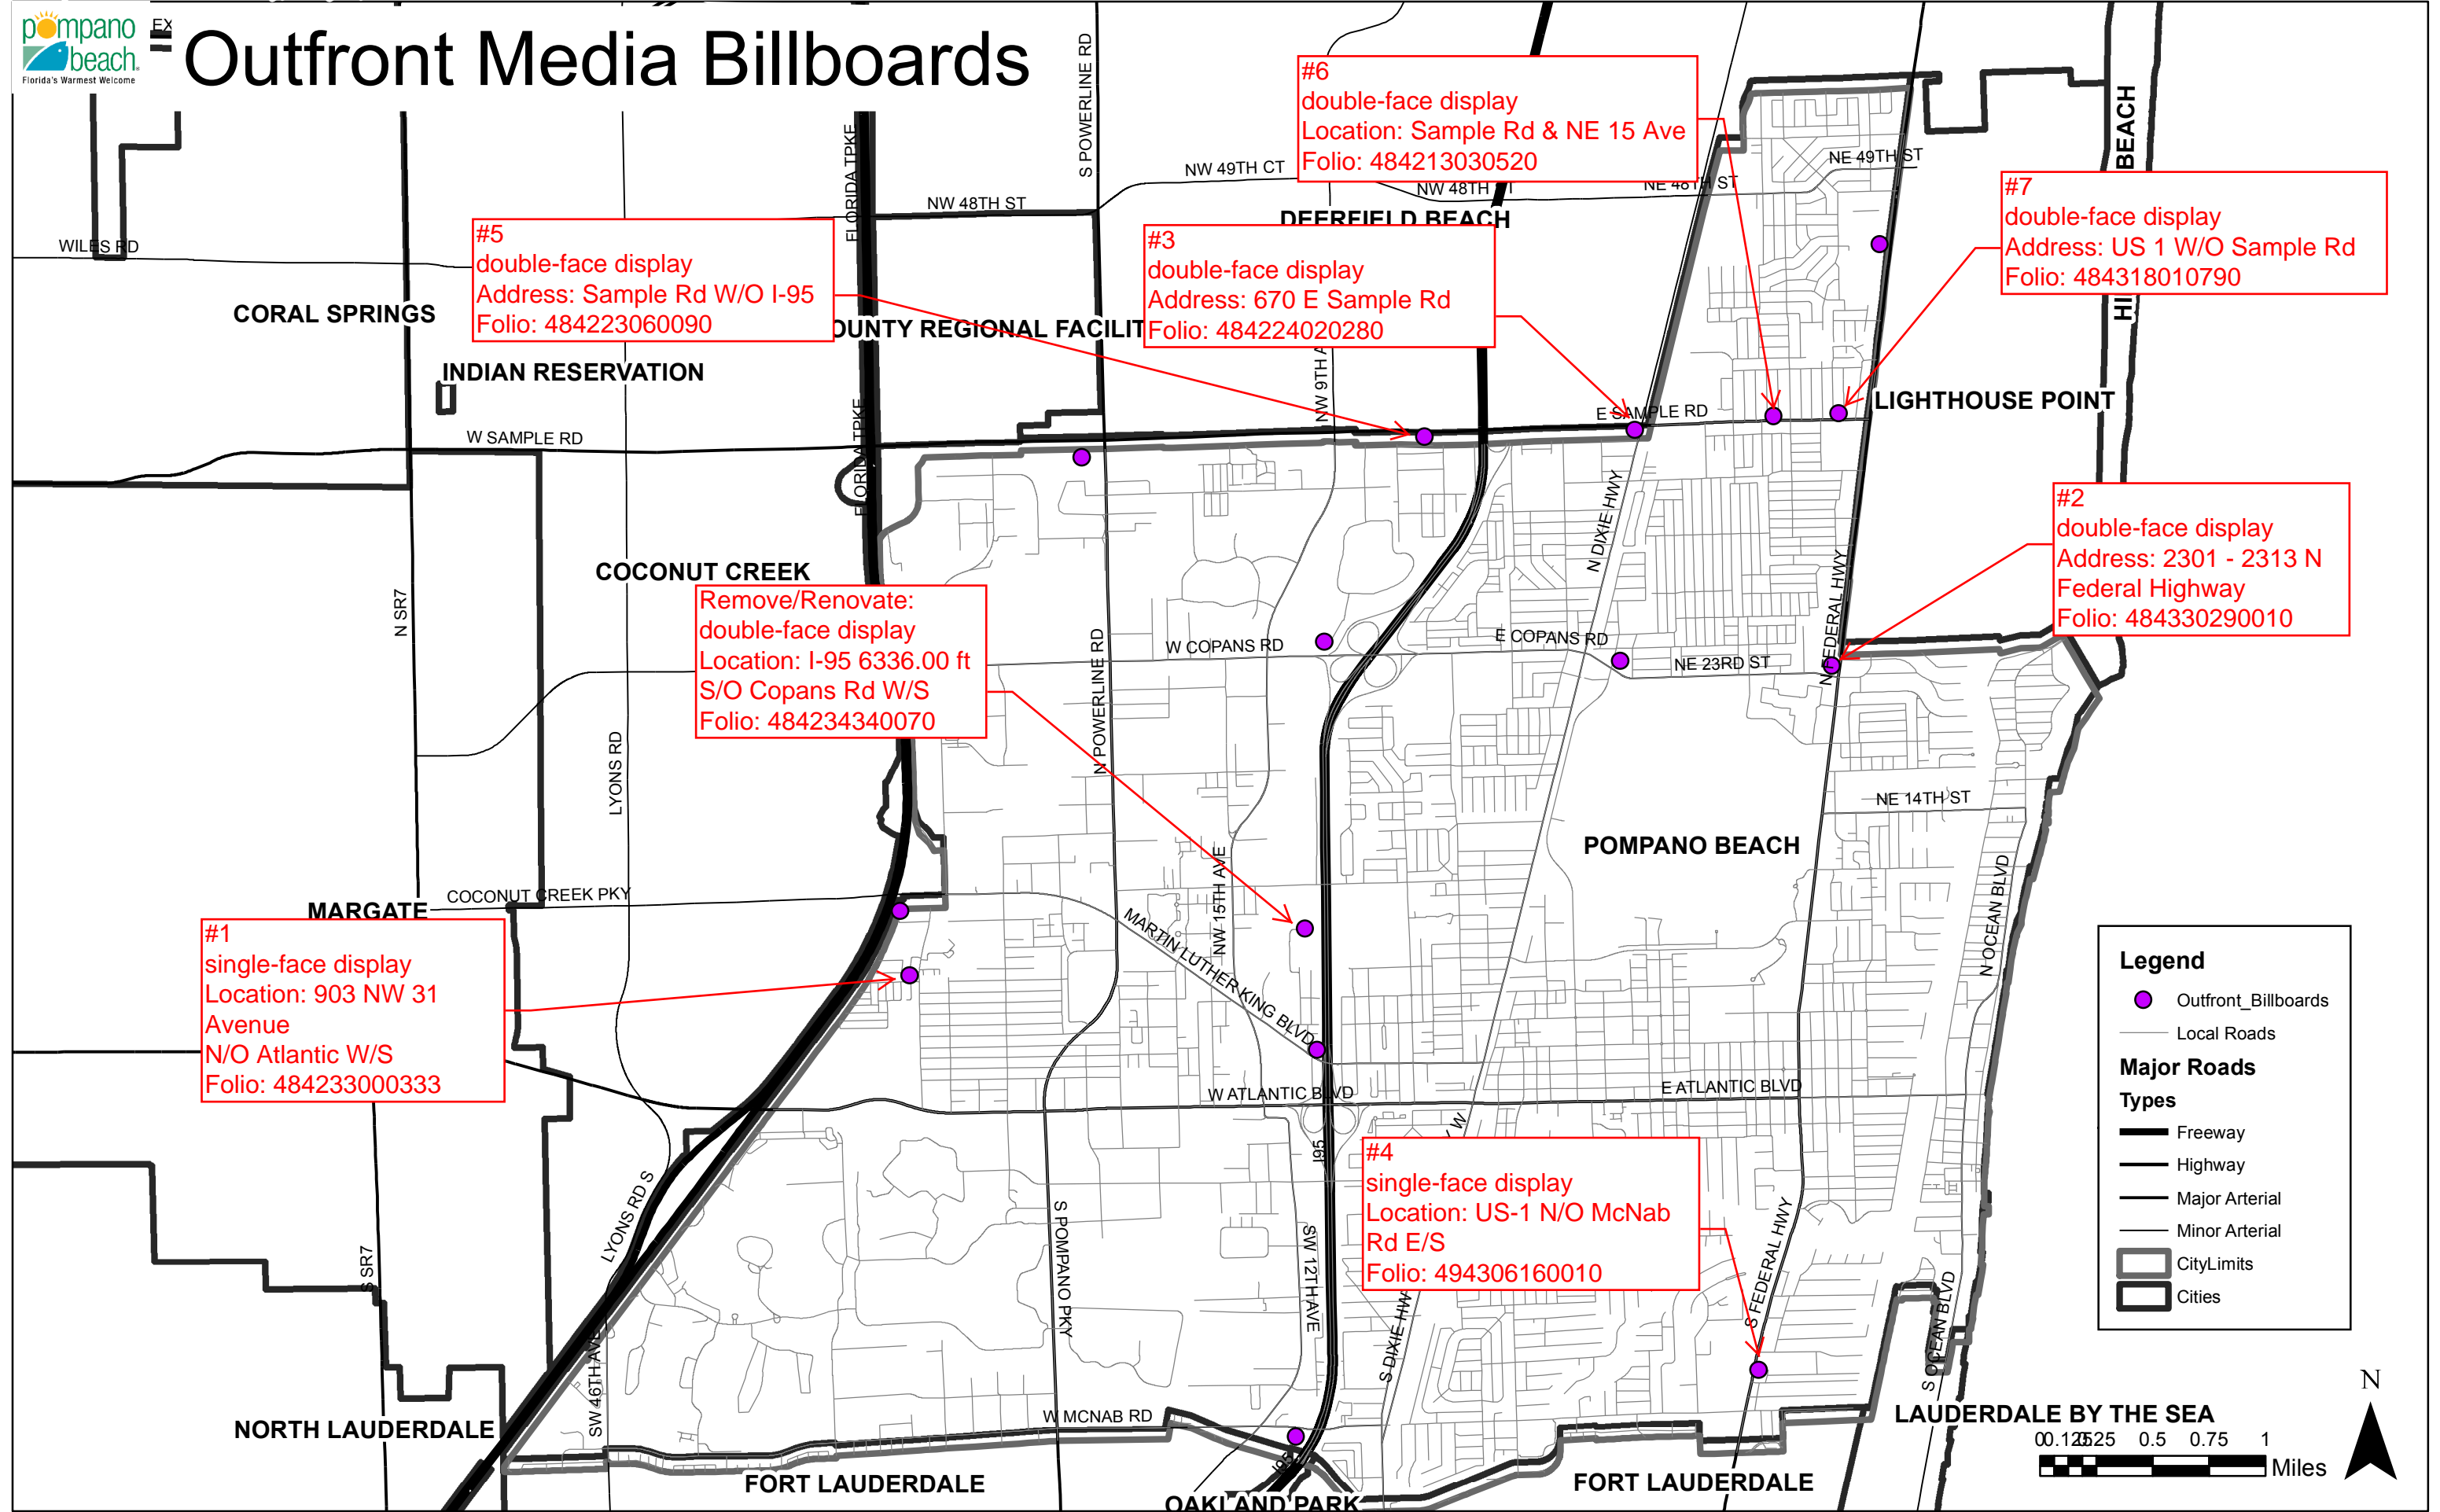

# Outfront Media Billboards

**#5**  
 double-face display  
 Address: Sample Rd W/O I-95  
 Folio: 484223060090

**#3**  
 double-face display  
 Address: 670 E Sample Rd  
 Folio: 484224020280

**#6**  
 double-face display  
 Location: Sample Rd & NE 15 Ave  
 Folio: 484213030520

**#7**  
 double-face display  
 Address: US 1 W/O Sample Rd  
 Folio: 484318010790

**Remove/Renovate:**  
 double-face display  
 Location: I-95 6336.00 ft  
 S/O Copans Rd W/S  
 Folio: 484234340070

**#2**  
 double-face display  
 Address: 2301 - 2313 N  
 Federal Highway  
 Folio: 484330290010

**#1**  
 single-face display  
 Location: 903 NW 31  
 Avenue  
 N/O Atlantic W/S  
 Folio: 484233000333

**#4**  
 single-face display  
 Location: US-1 N/O McNab  
 Rd E/S  
 Folio: 494306160010

**Legend**

- Outfront\_Billboards
- Local Roads

**Major Roads Types**

- Freeway
- Highway
- Major Arterial
- Minor Arterial

CityLimits

Cities