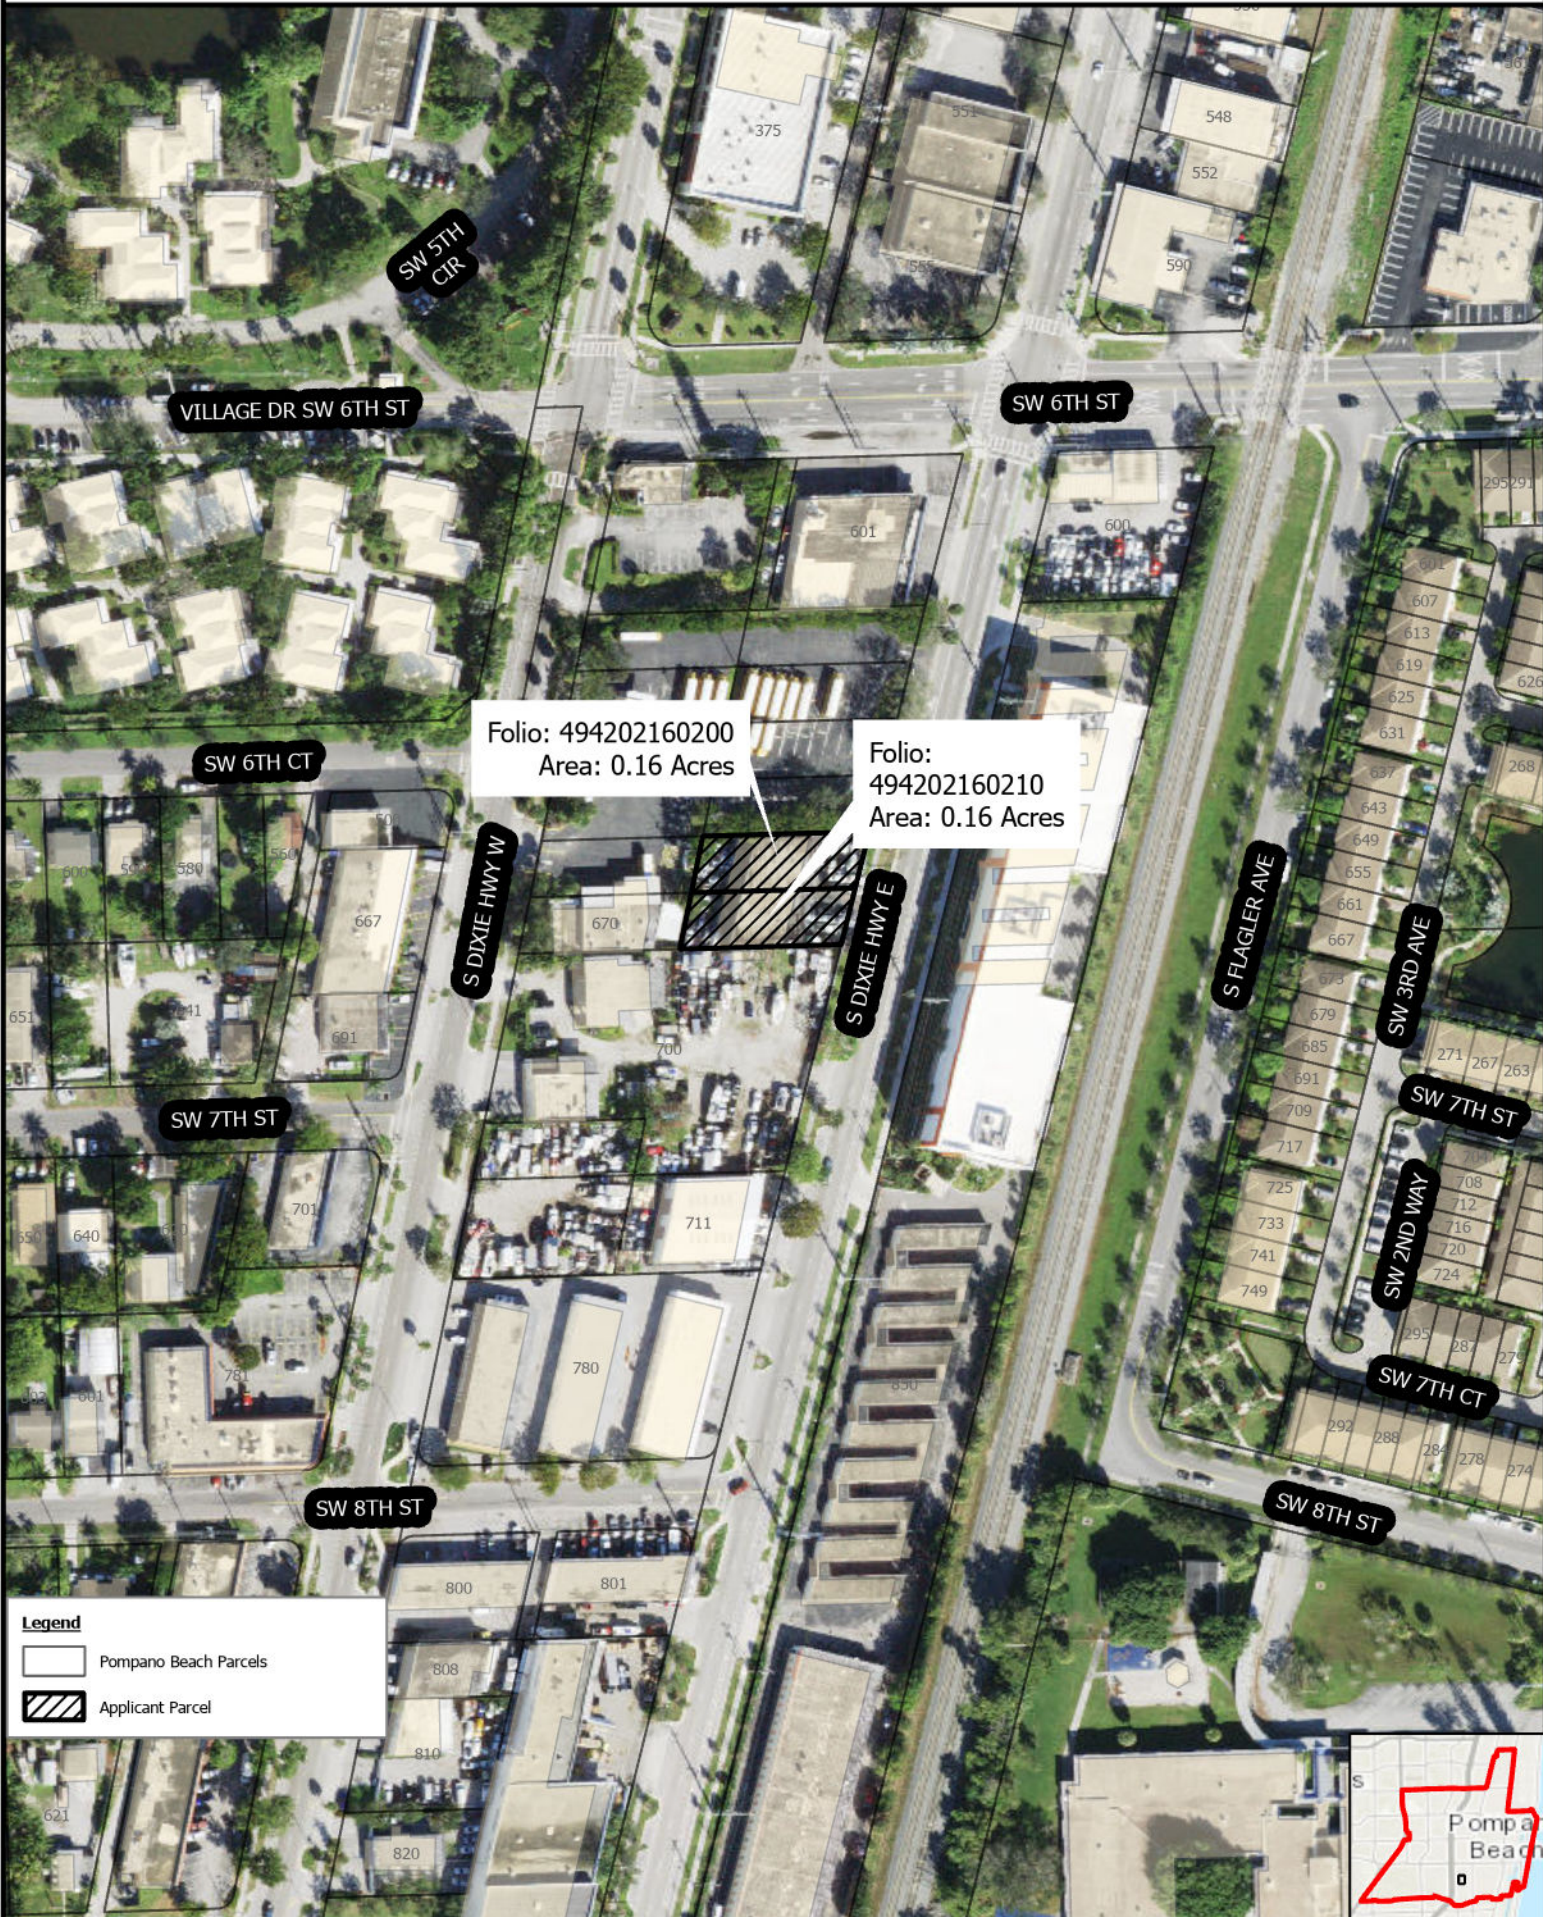

CITY OF POMPANO BEACH AERIAL MAP

Legend
Pompano Beach Parcels
Applicant Parcel

Folio: 494202160200
Area: 0.16 Acres

Folio: 494202160210
Area: 0.16 Acres

Scale:
1:2,000

Tom Mason

627 & 631 S Dixie Hwy E

Special
Exception