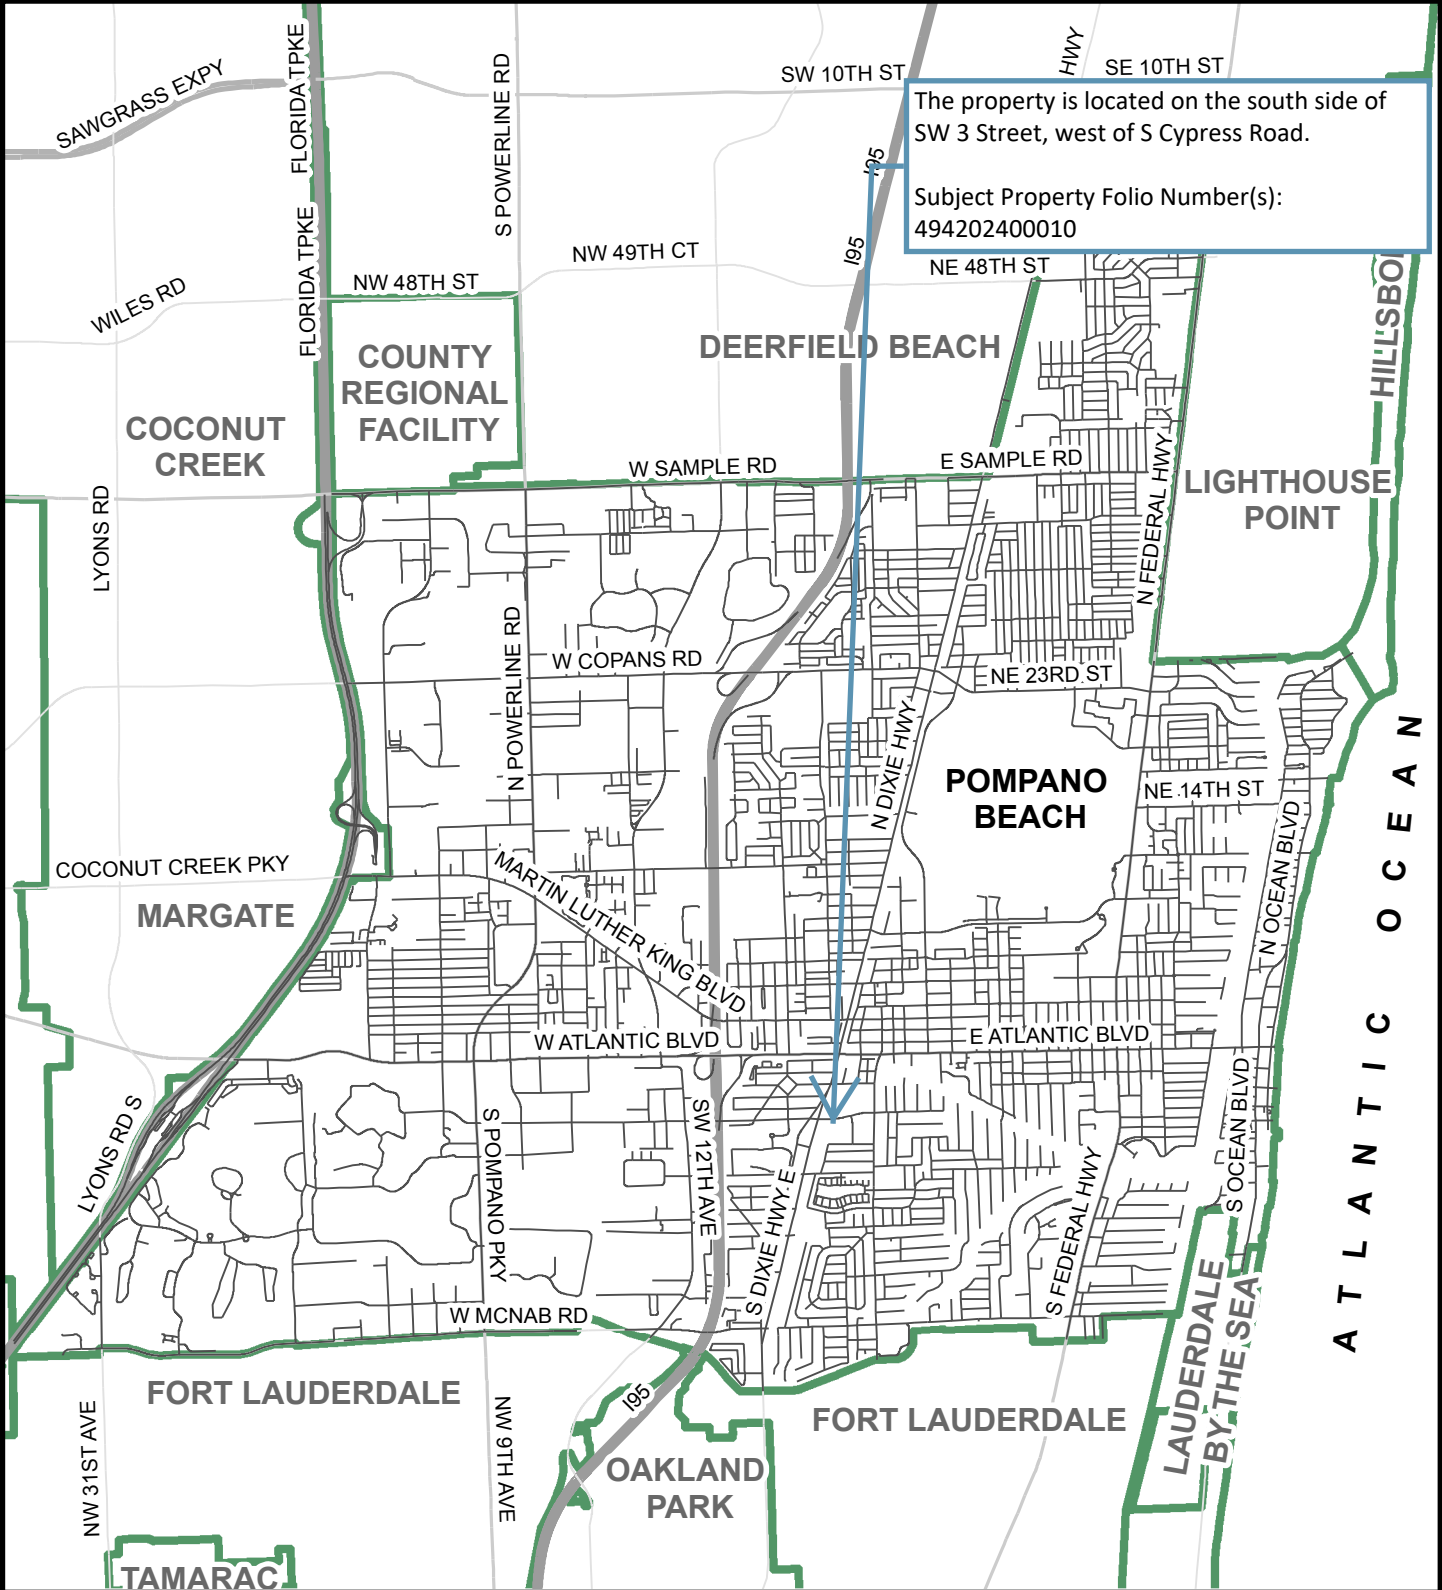

# CITY OF POMPANO BEACH LOCATION MAP

The property is located on the south side of SW 3 Street, west of S Cypress Road.

Subject Property Folio Number(s):  
494202400010

1 in = 1 miles

PREPARED BY:  
DEPARTMENT OF  
DEVELOPMENT SERVICES