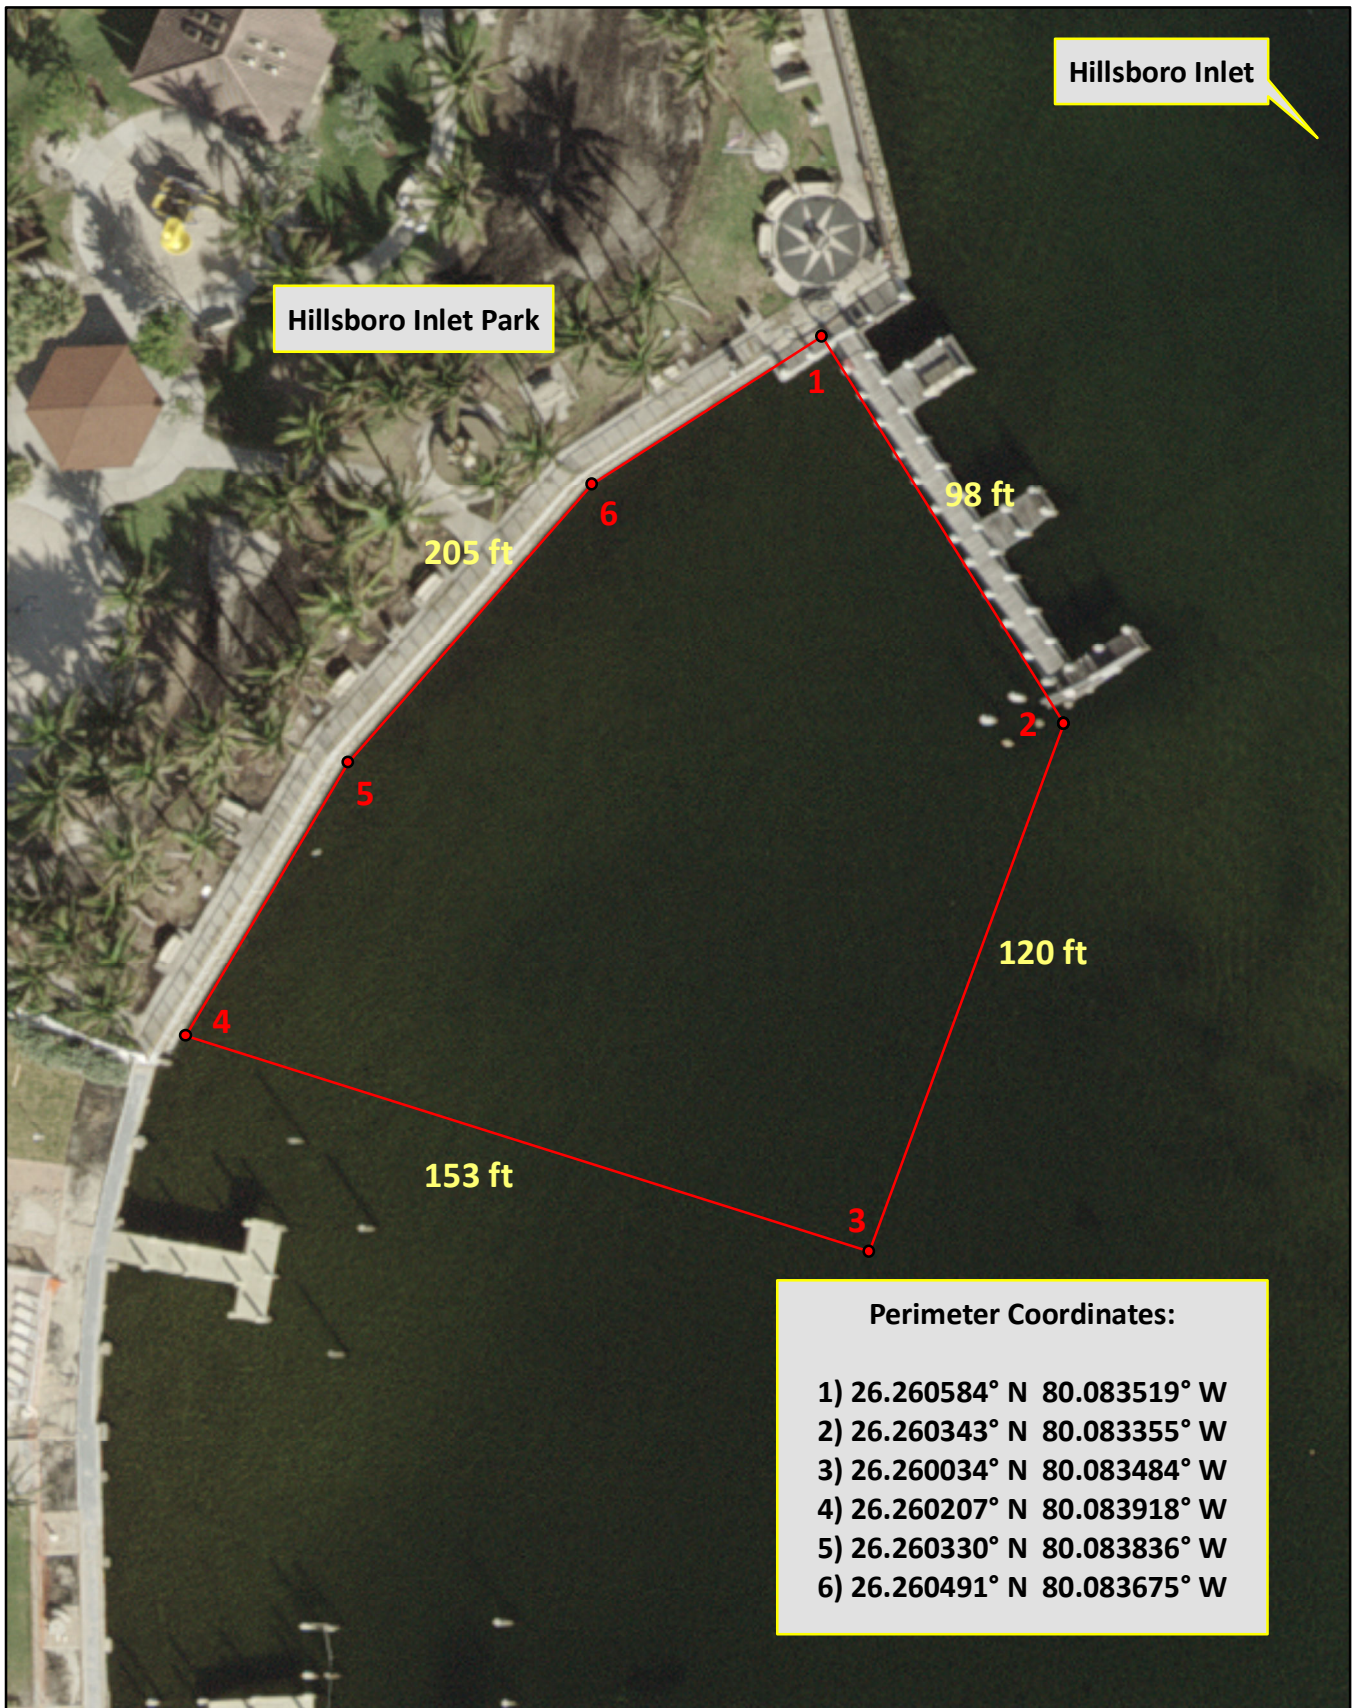

Wahoo Bay - Perimeter Coordinates

Permit Area:
0.47 Acres
20,646.41 Square Feet