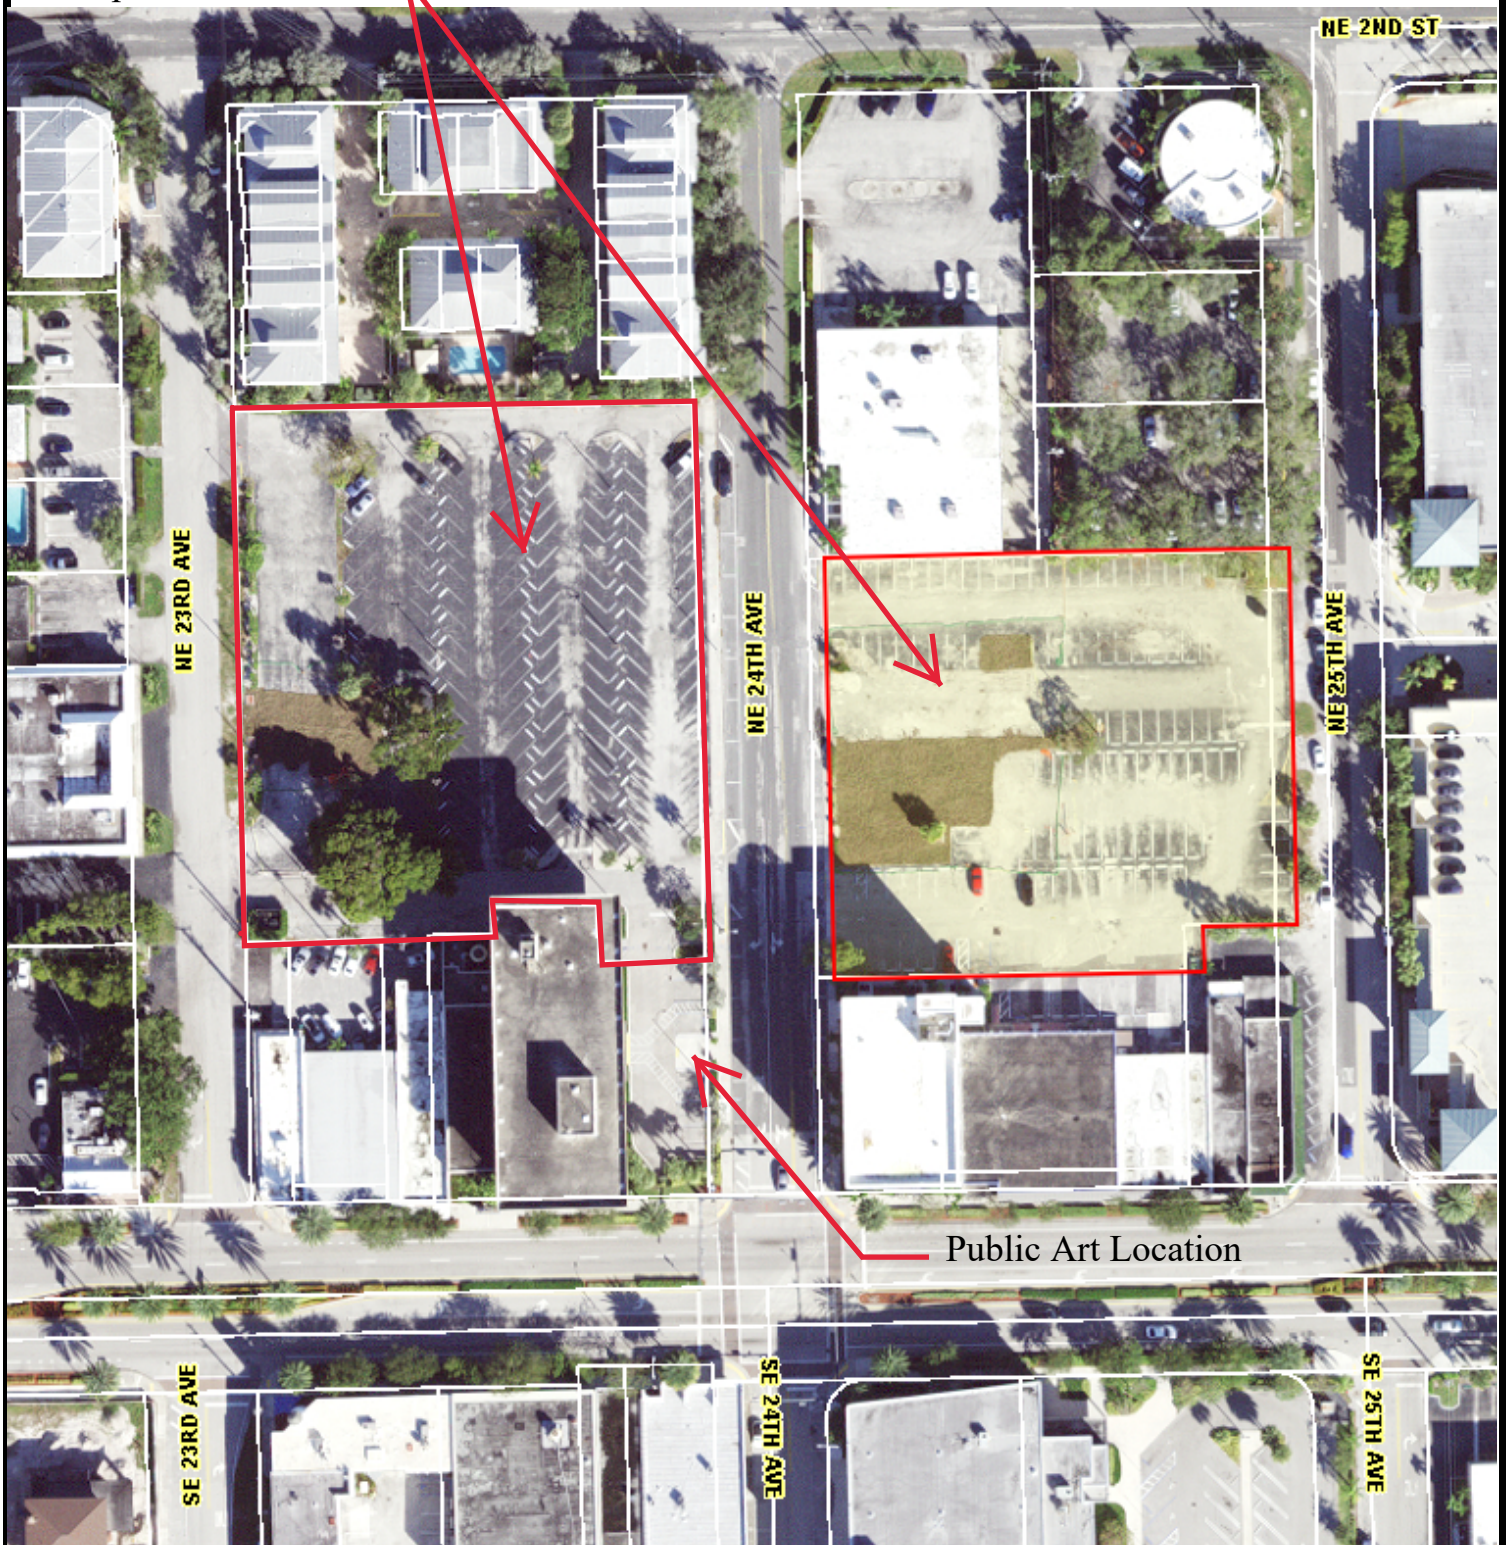

EXCERPT FROM THE BROWARD COUNTY PROPERTY APPRAISER  
AERIAL MAP

Pompano Station site

Public Art Location

N T S

5

↑  
NORTH