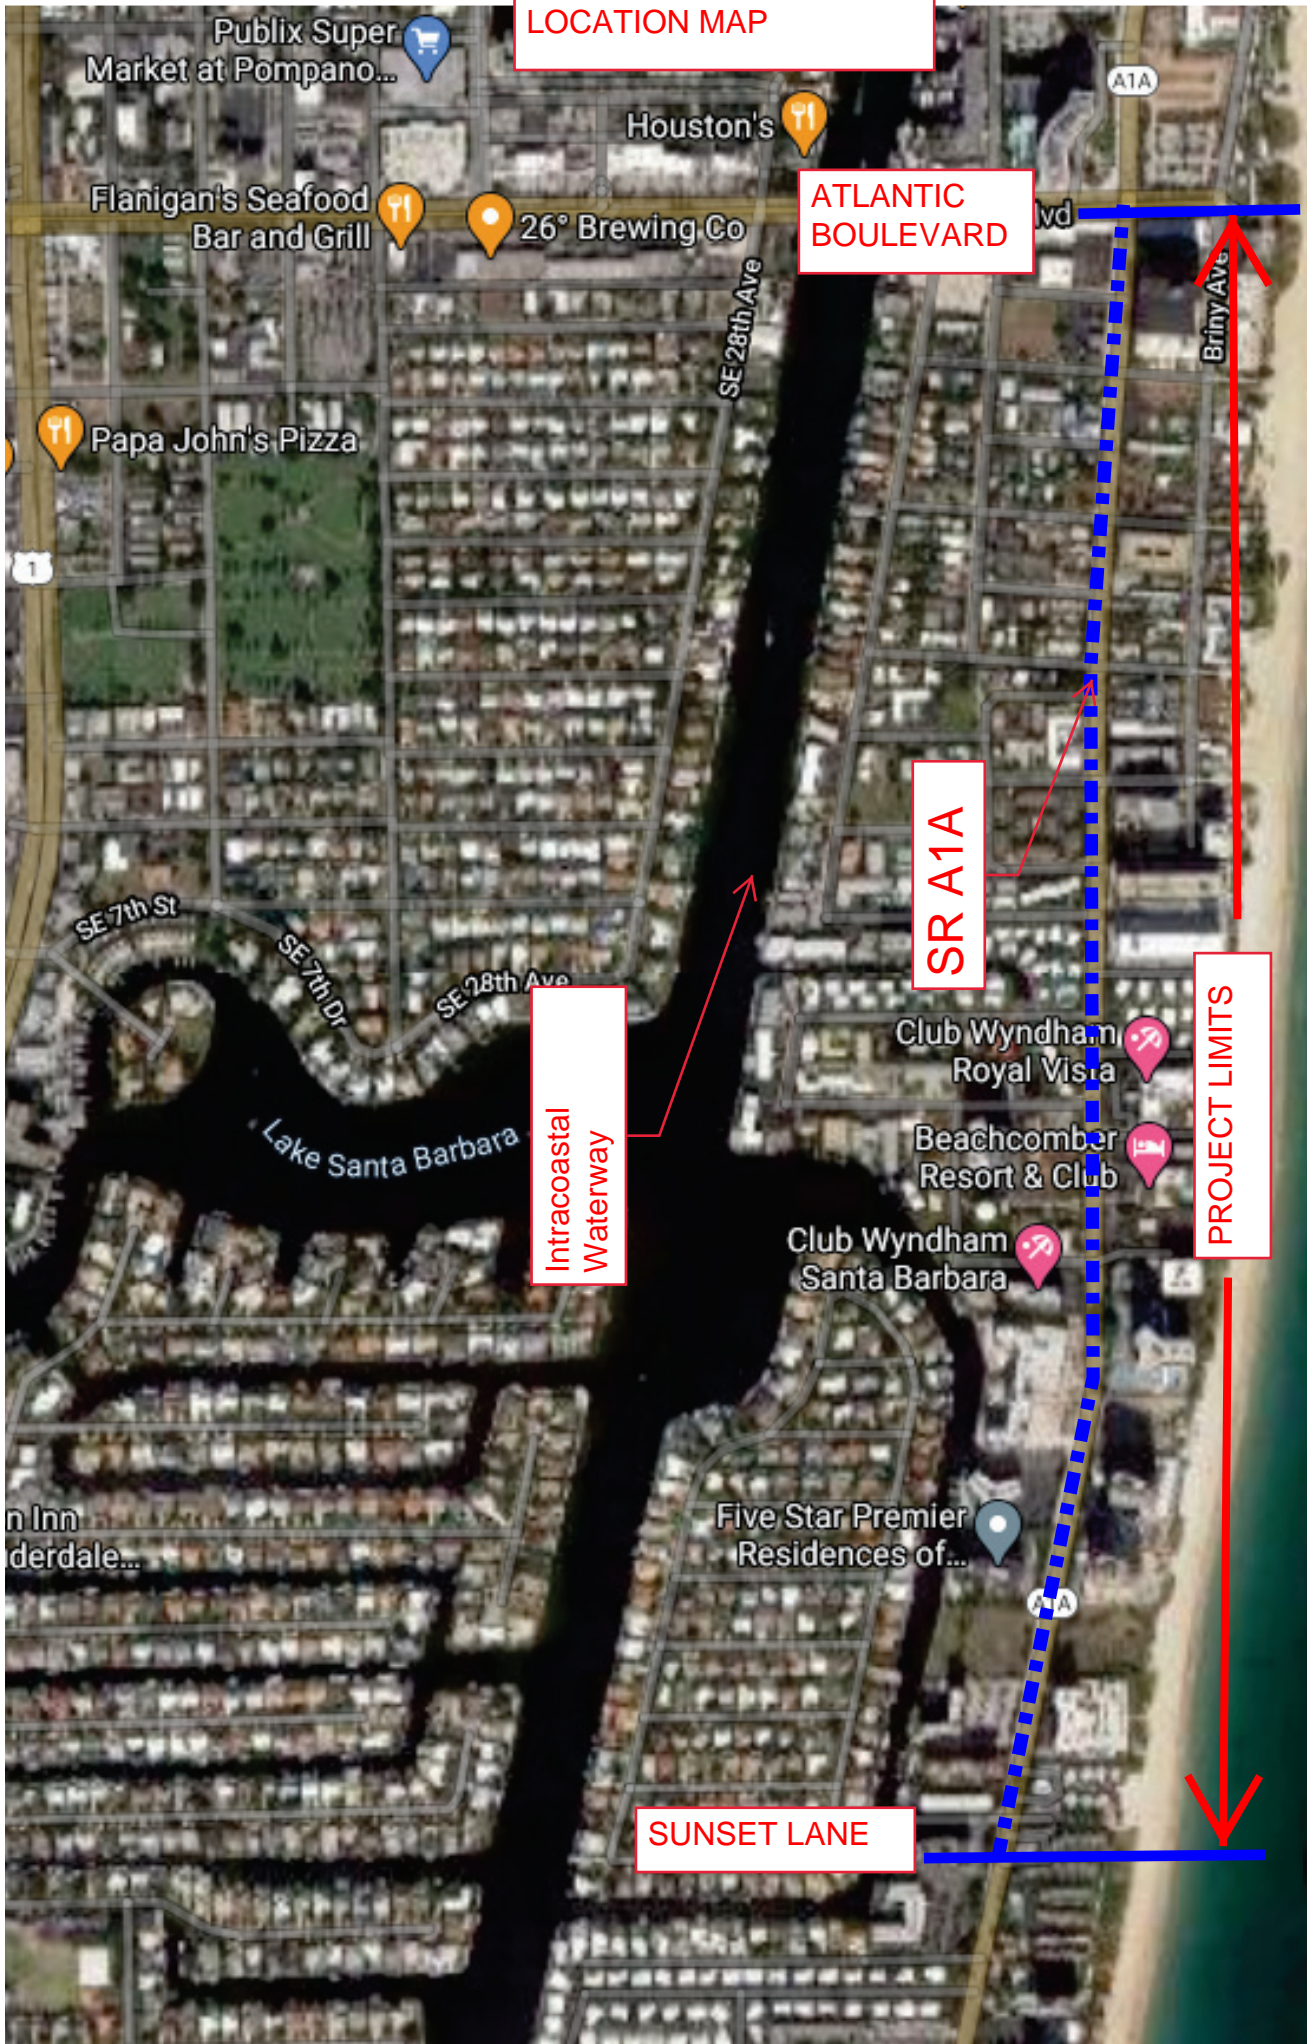

LOCATION MAP

Publix Super Market at Pompano...

Houston's

Flanigan's Seafood Bar and Grill

26° Brewing Co

ATLANTIC BOULEVARD

Papa John's Pizza

SE 28th Ave

Briny Ave

SE 7th St

SE 7th Dr

SE 28th Ave

Lake Santa Barbara

Club Wyndham Royal Vista

Beachcomber Resort & Club

Club Wyndham Santa Barbara

n Inn derdale...

Five Star Premier Residences of...

SUNSET LANE

SR A1A

PROJECT LIMITS