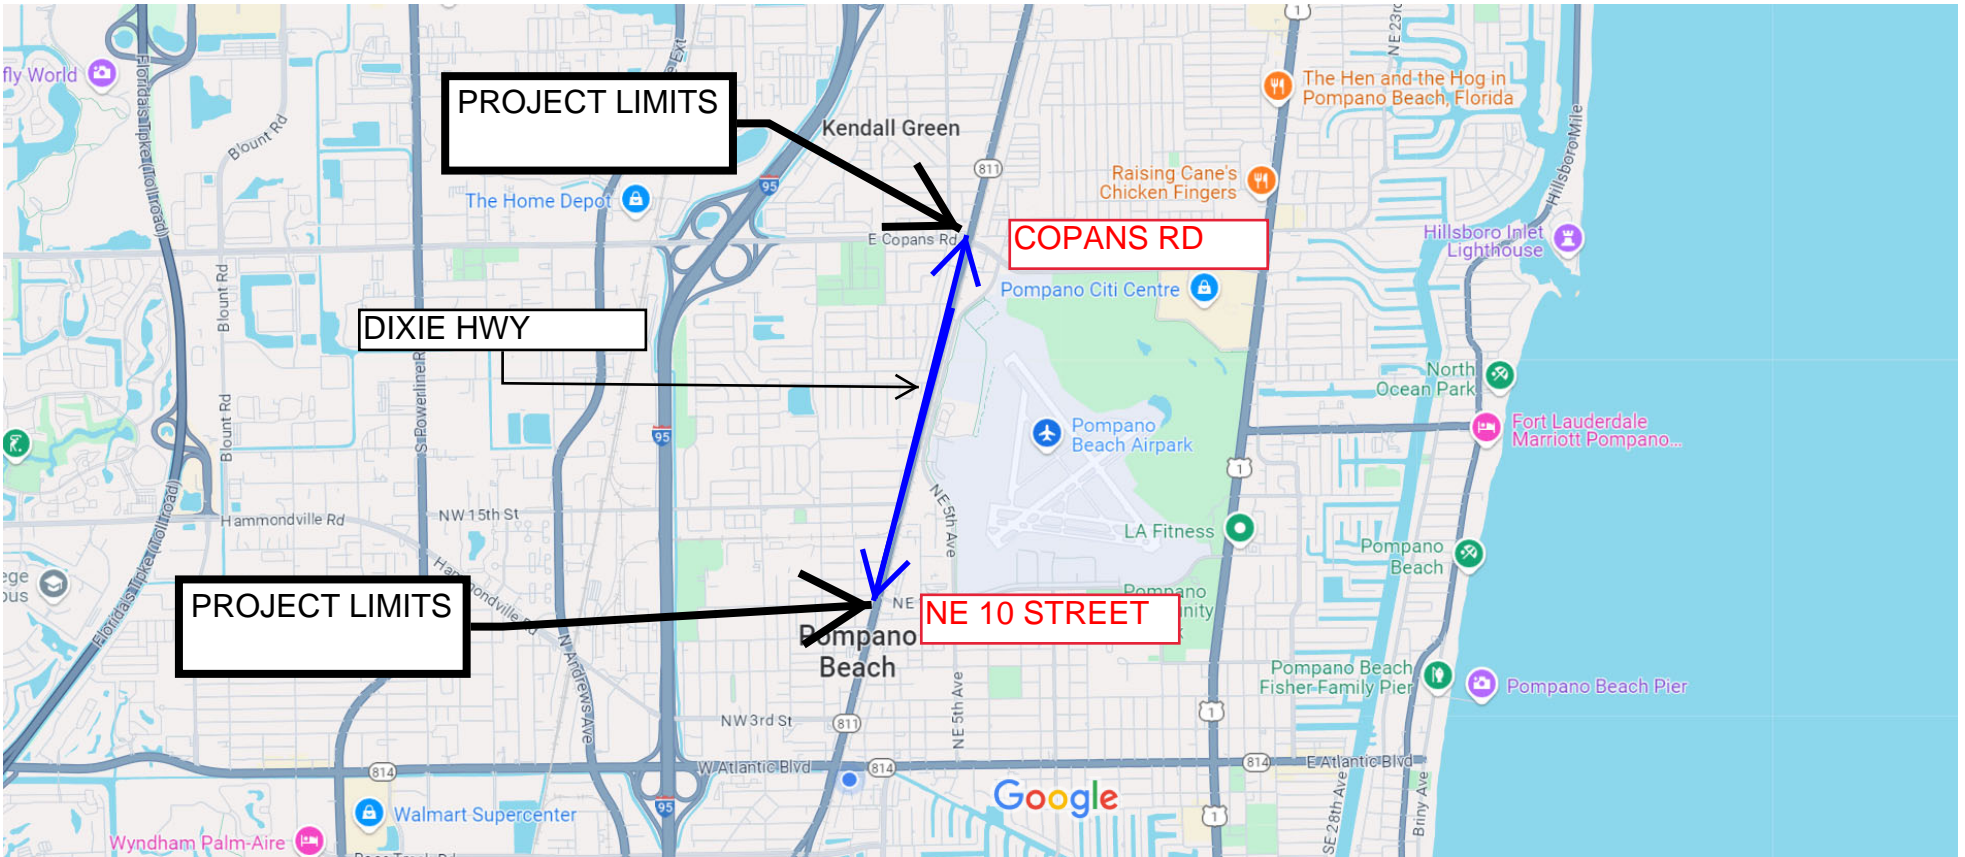

LOCATION MAP

PROJECT LIMITS

DIXIE HWY

PROJECT LIMITS

COPANS RD

NE 10 STREET