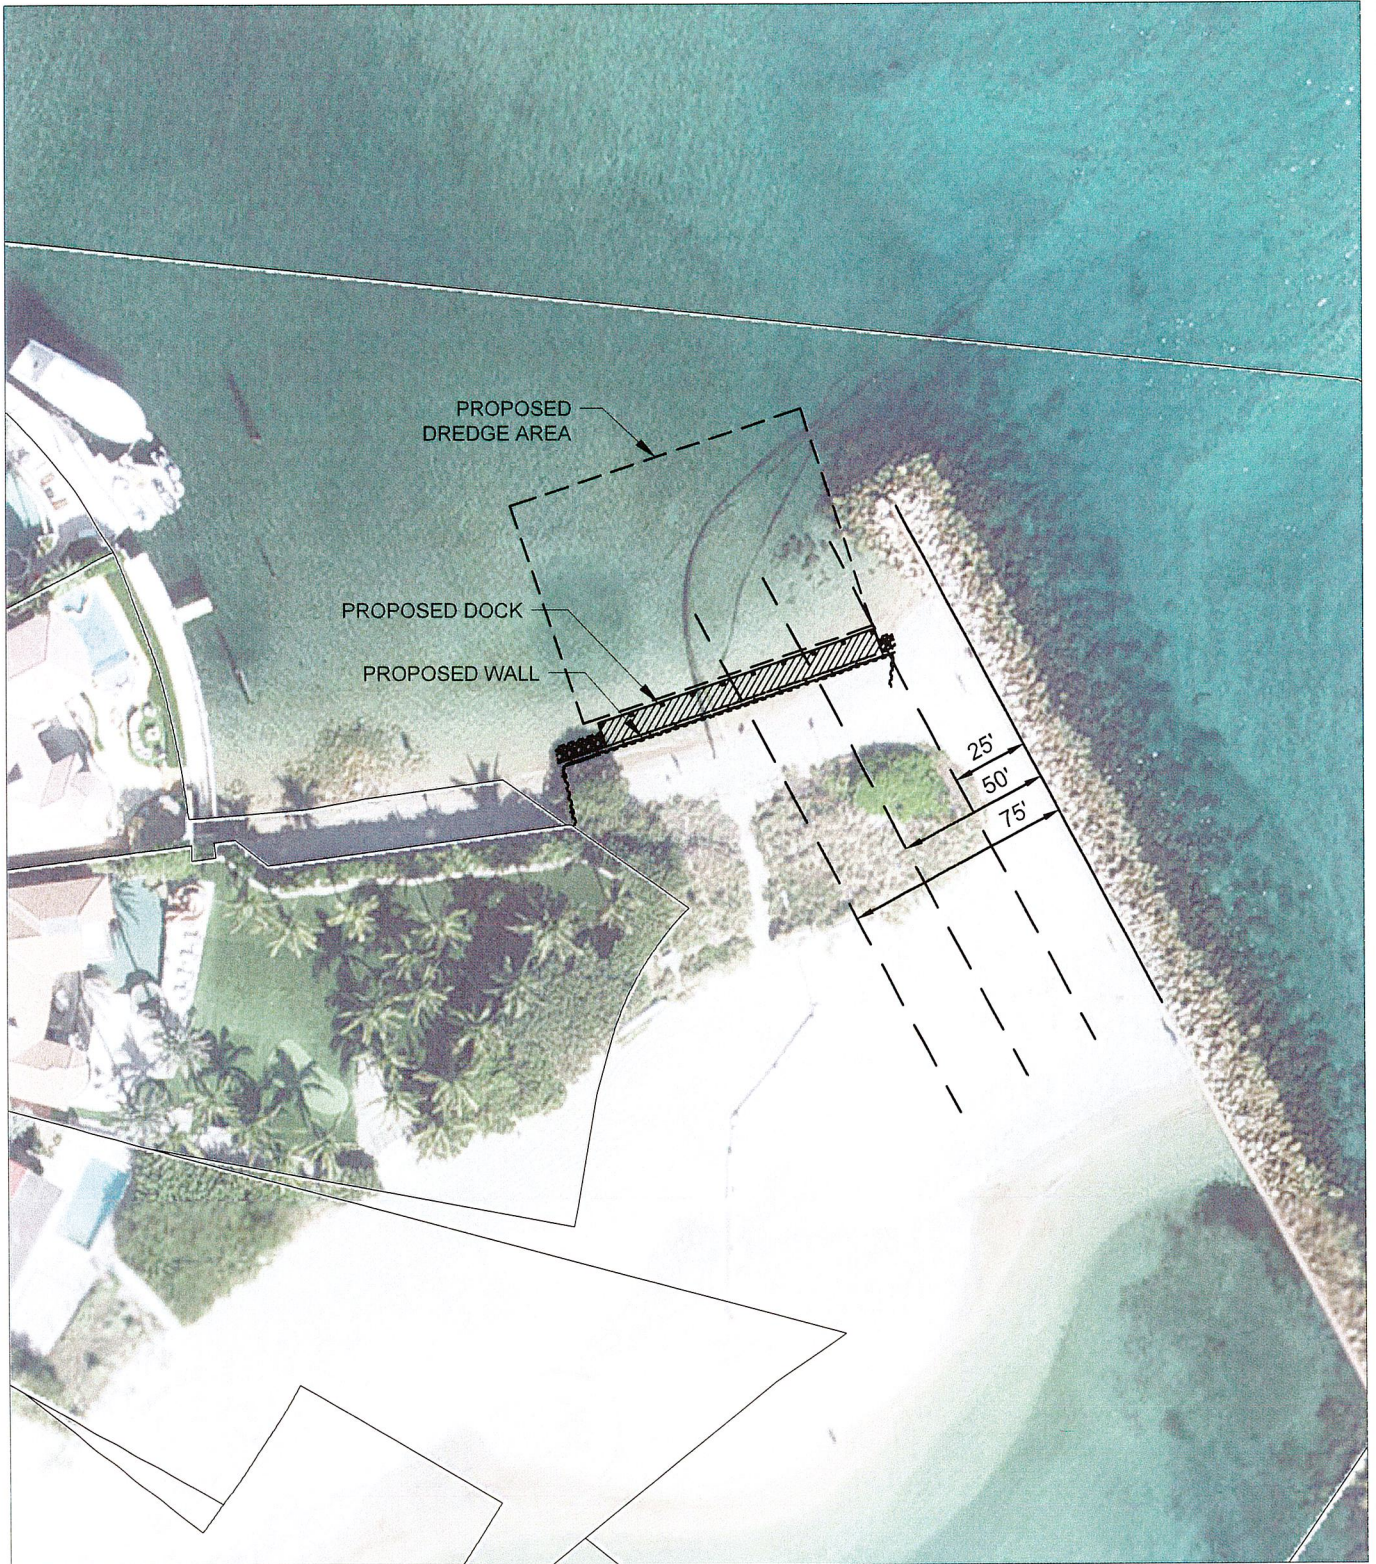

# HILLSBORO INLET (BROWARD COUNTY, FL)

**NOTES:**

1. AERIAL PHOTO: BROWARD COUNTY PROPERTY APPRAISER.

SCALE (ft)

Latitude: 26° 15.5' N  
 Longitude: 80° 4.9' W  
 Township: 48 S  
 Range: 43 E  
 Section: 29

**olsen**  
 associates, inc.  
 2618 Herschel Street  
 Jacksonville, FL, 32204  
 (904) 387-6114  
 COA No. 3491

HILLSBORO INLET DISTRICT  
 BROWARD COUNTY, FL  
**COMPARISON OF PROPOSED DOCK PLAN  
 AND EXISTING CONDITIONS**