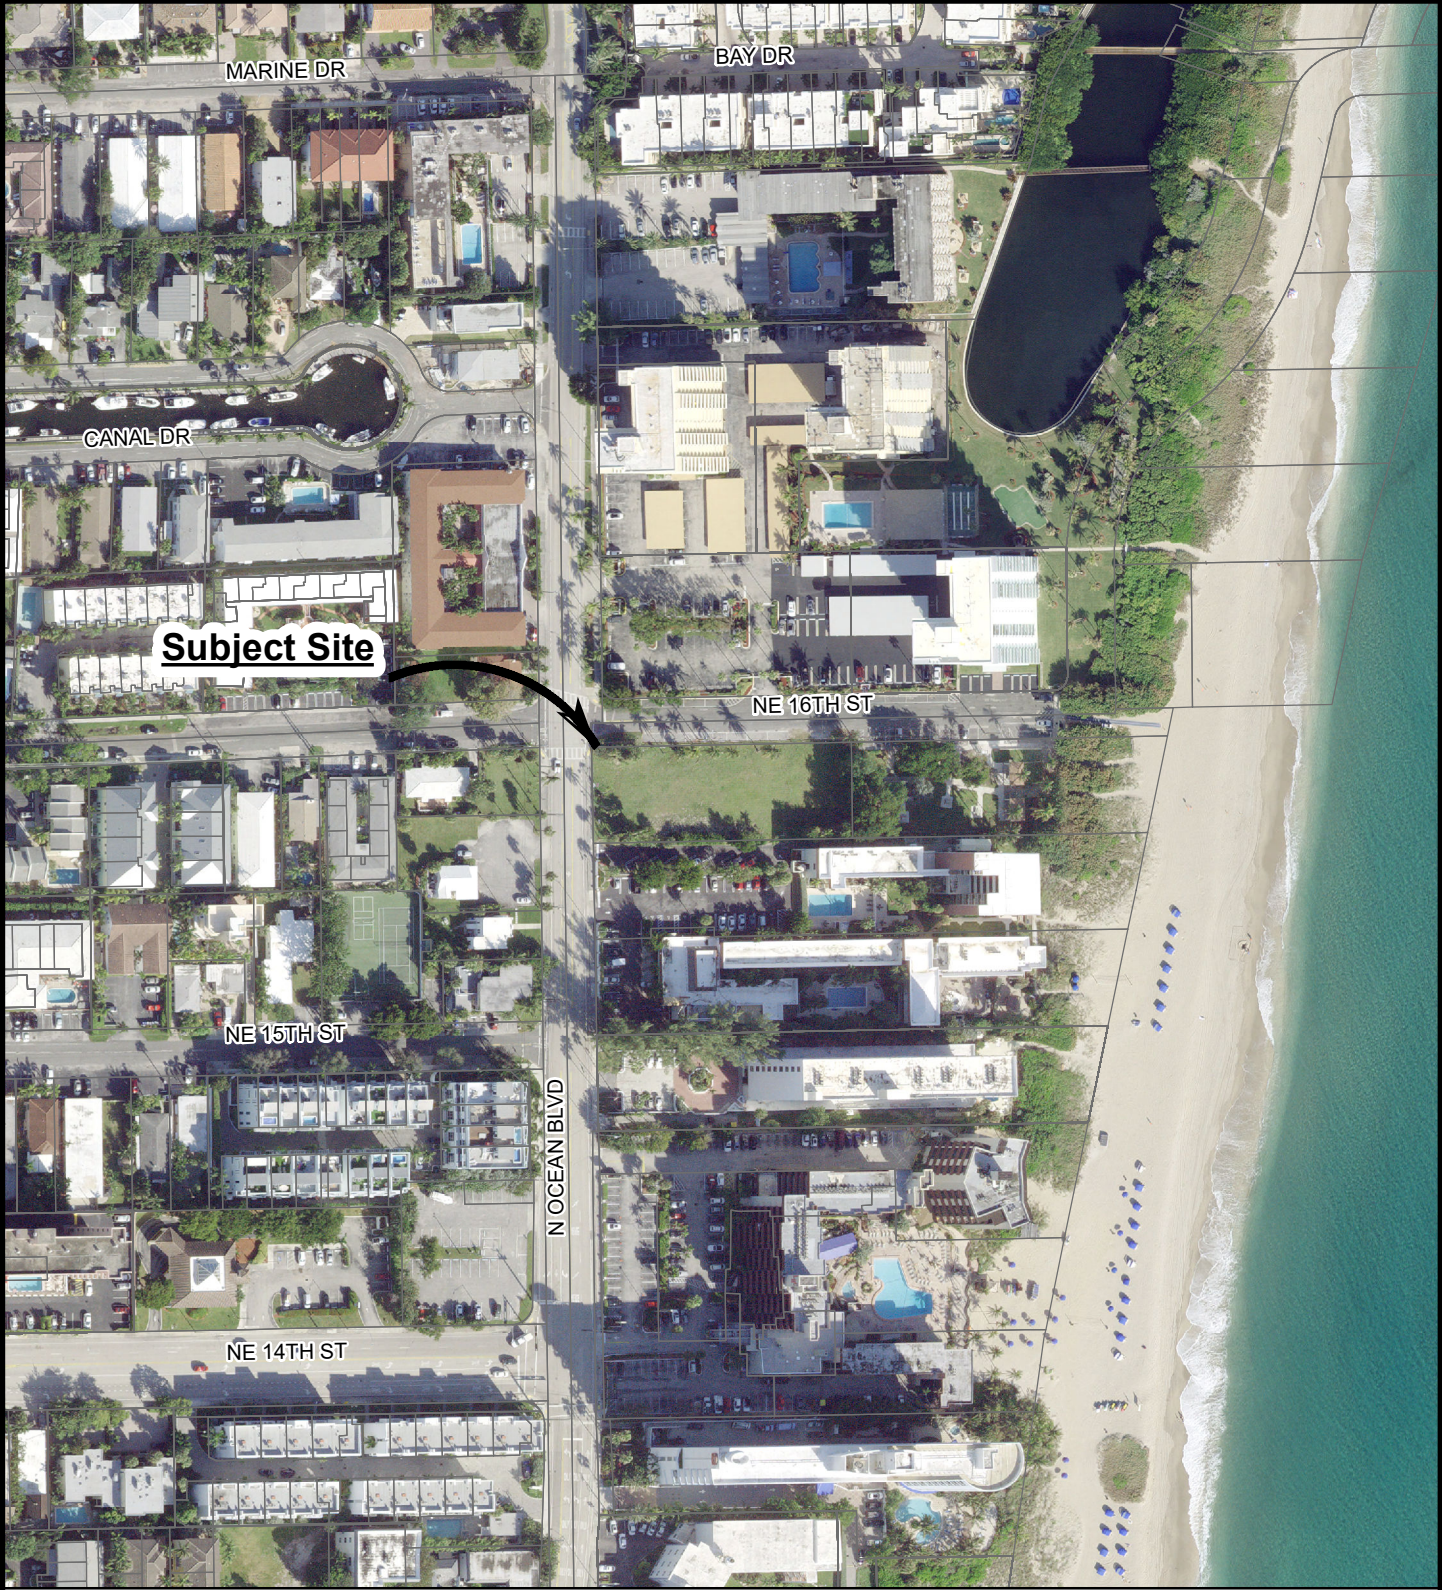

CITY OF POMPANO BEACH AERIAL MAP

1 in = 200 ft

PREPARED BY:
DEPARTMENT OF
DEVELOPMENT SERVICES