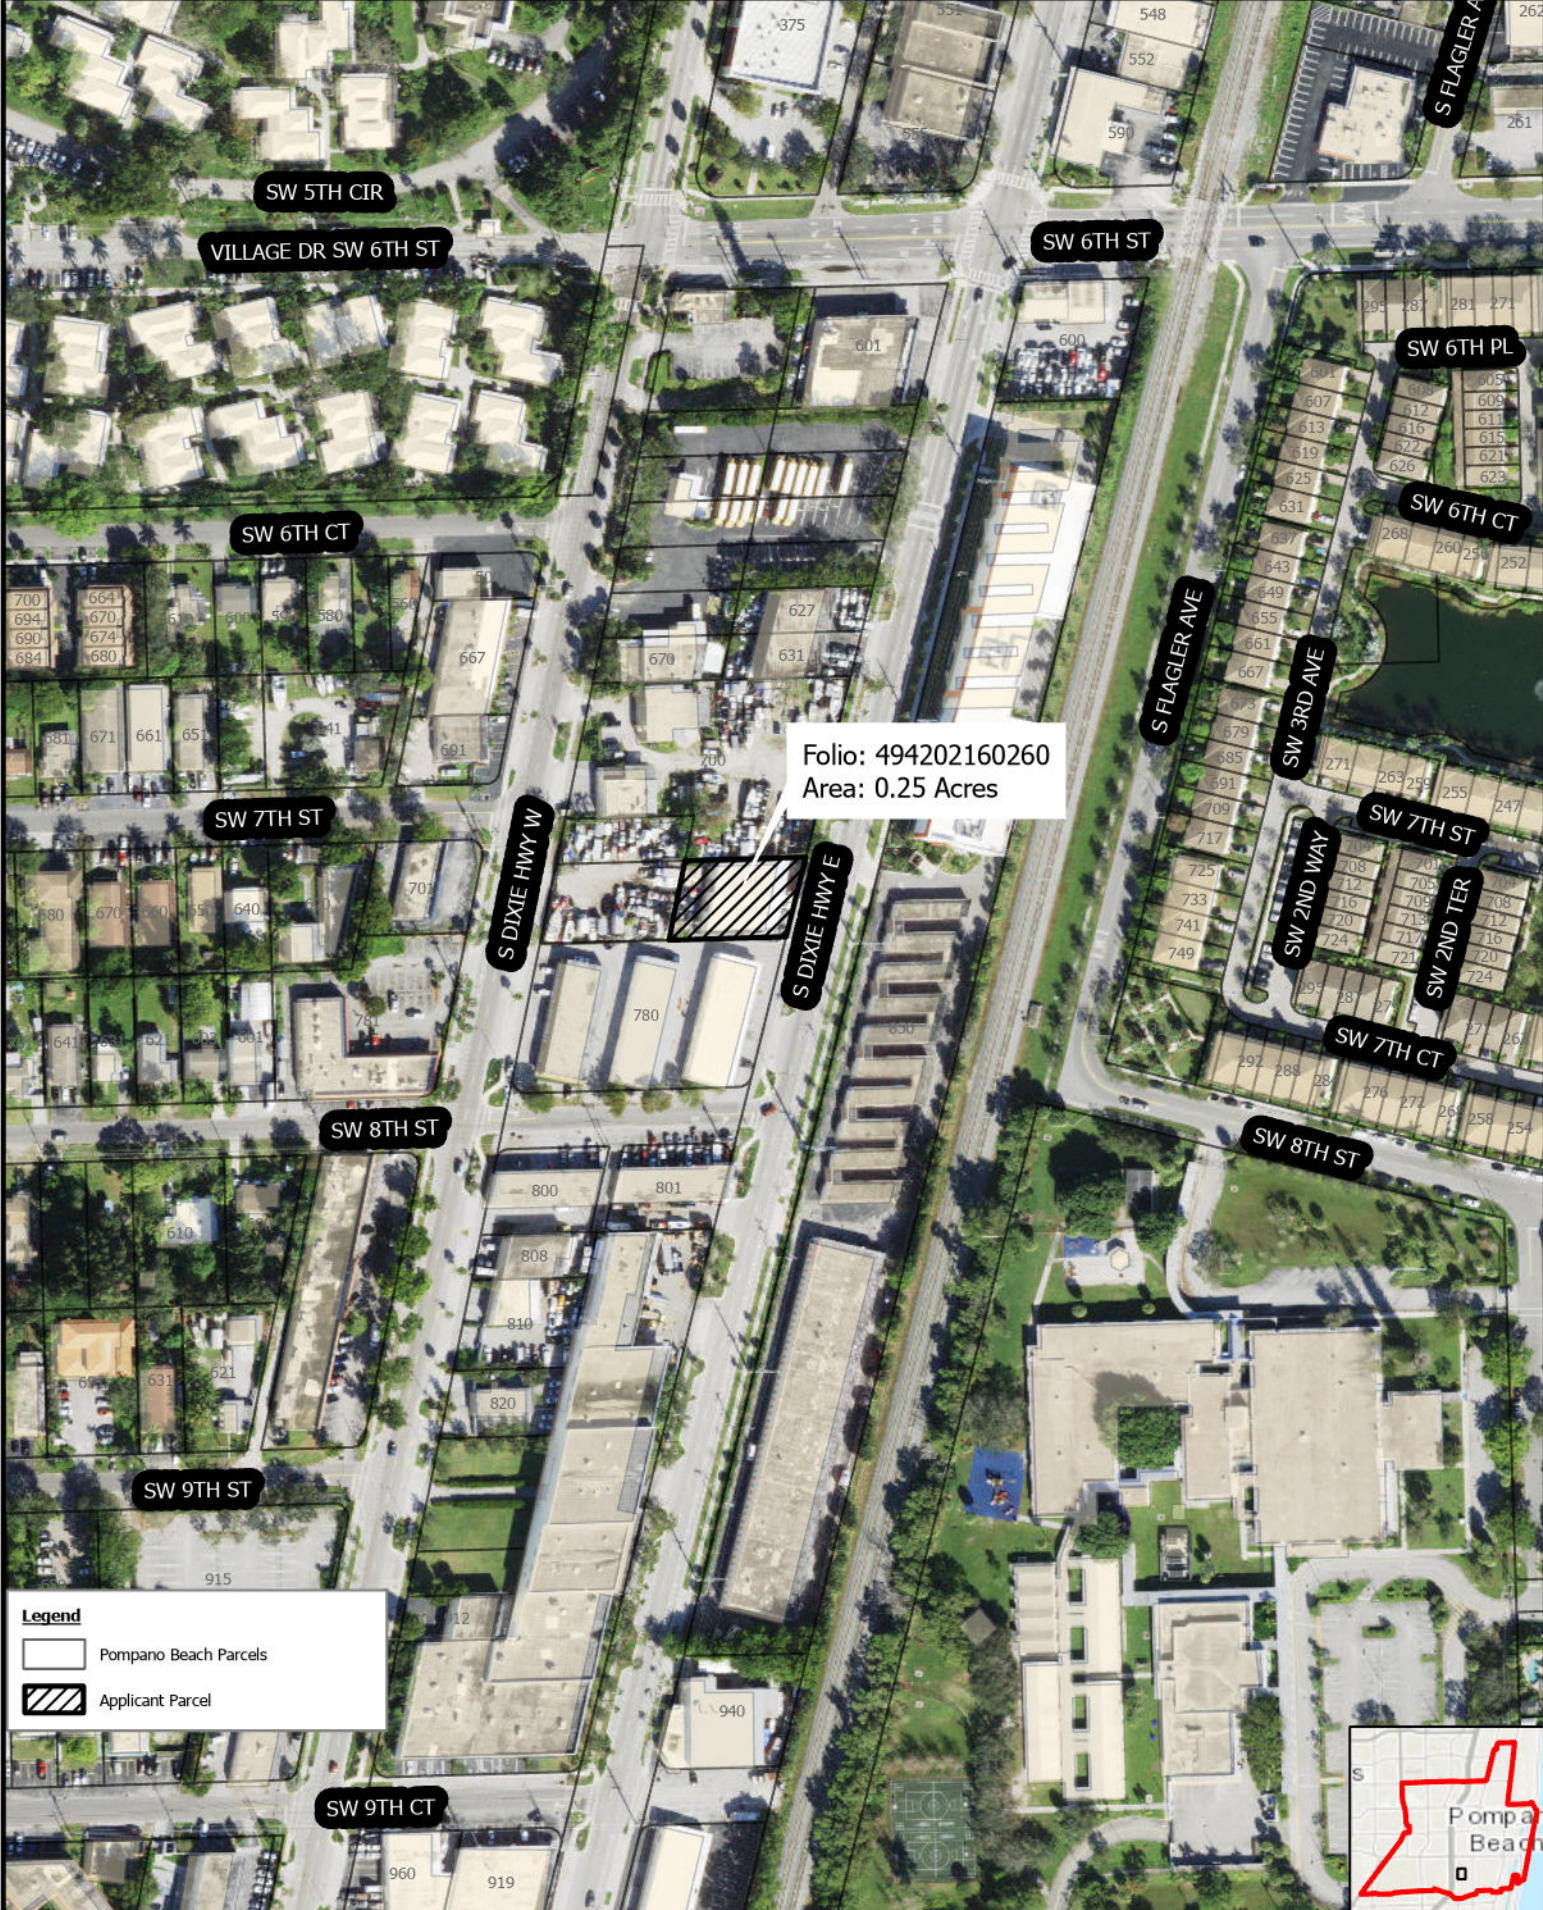

CITY OF POMPANO BEACH AERIAL MAP

Folio: 494202160260
Area: 0.25 Acres

Legend

- Pompano Beach Parcels
- Applicant Parcel

Scale:
1:2,500

Date: 1/2/2025

Baurley Warehousing Inc
711 S Dixie Hwy E

Special
Exception

Created by:
Department of
Development Services