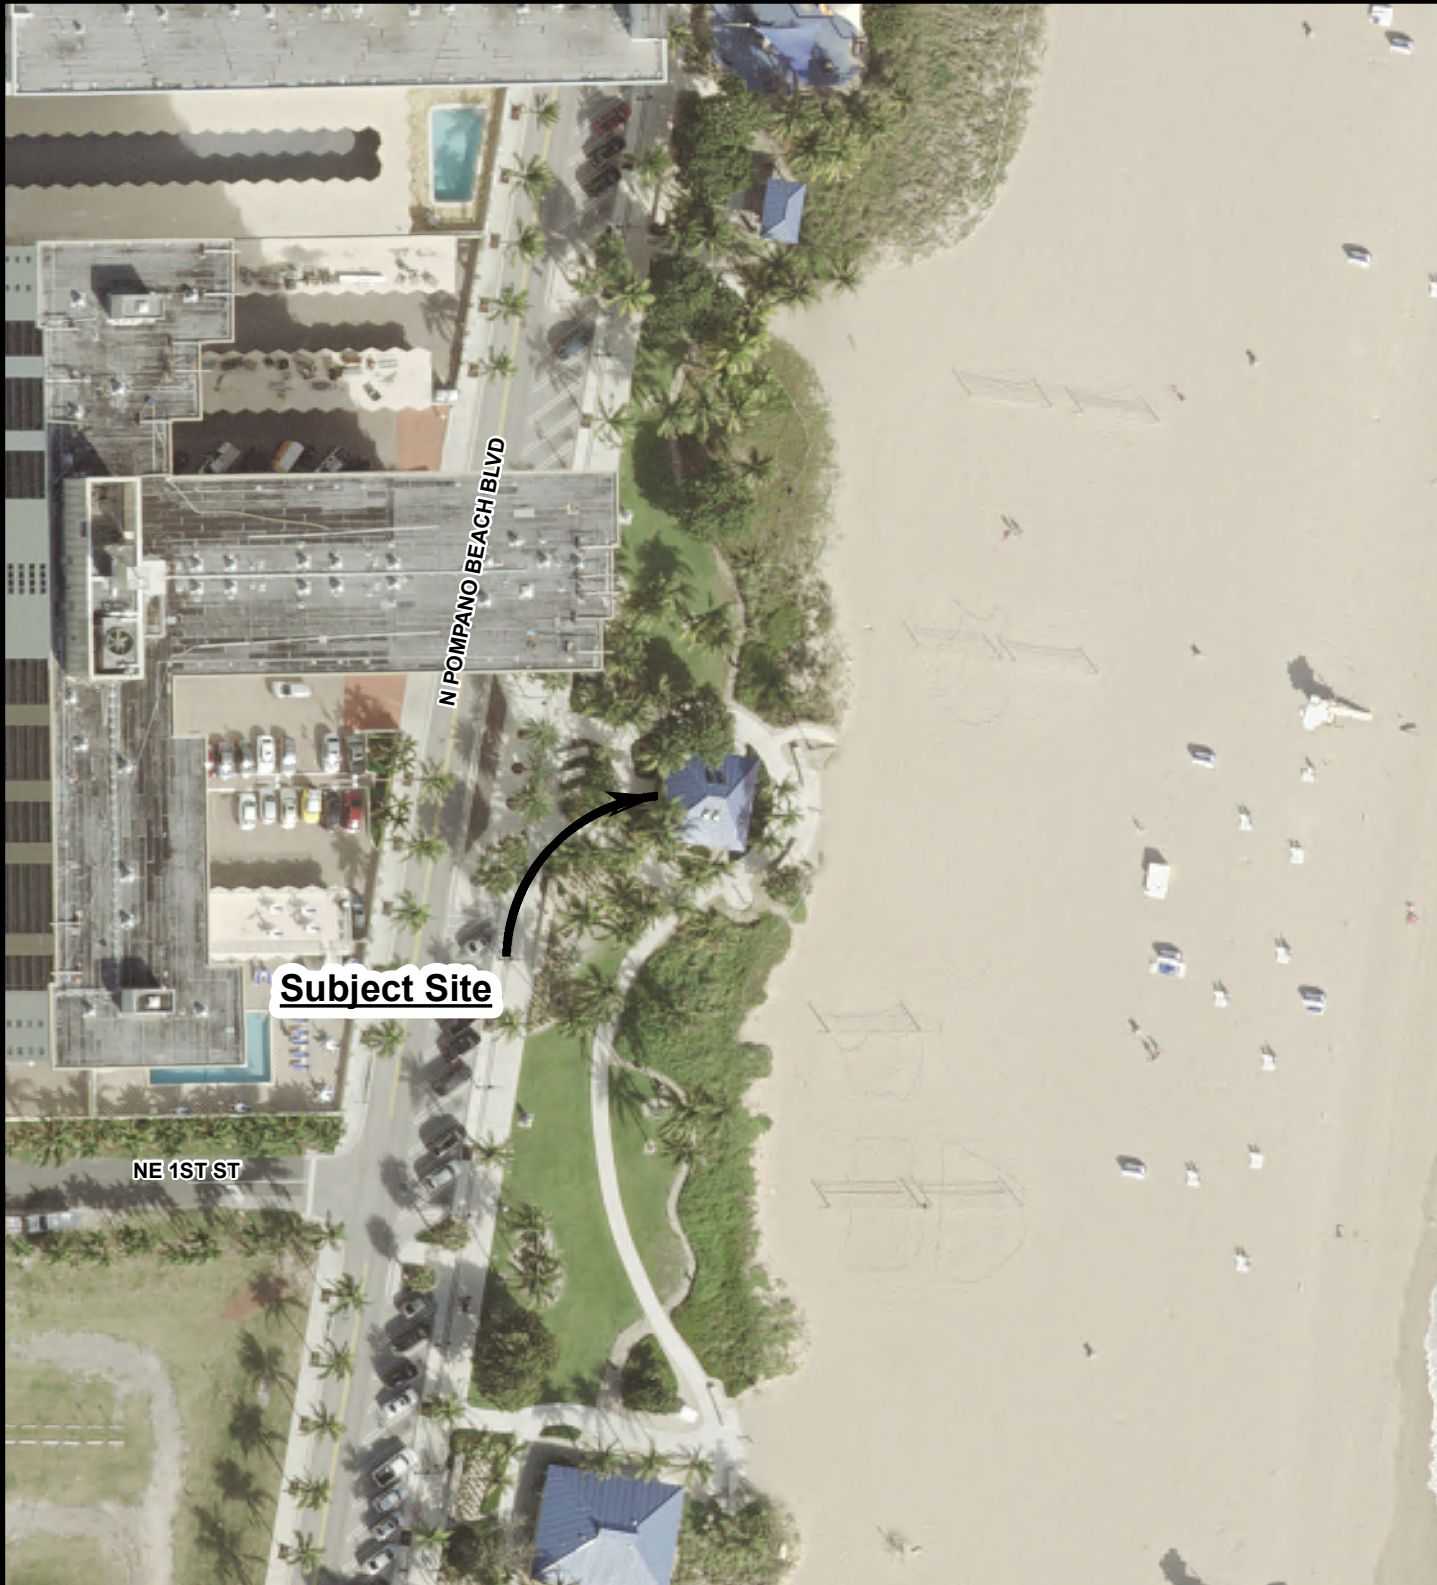

CITY OF POMPANO BEACH AERIAL MAP

Subject Site

N POMPANO BEACH BLVD

NE 1ST ST

1 in = 75 ft

PREPARED BY:
DEPARTMENT OF
DEVELOPMENT SERVICES