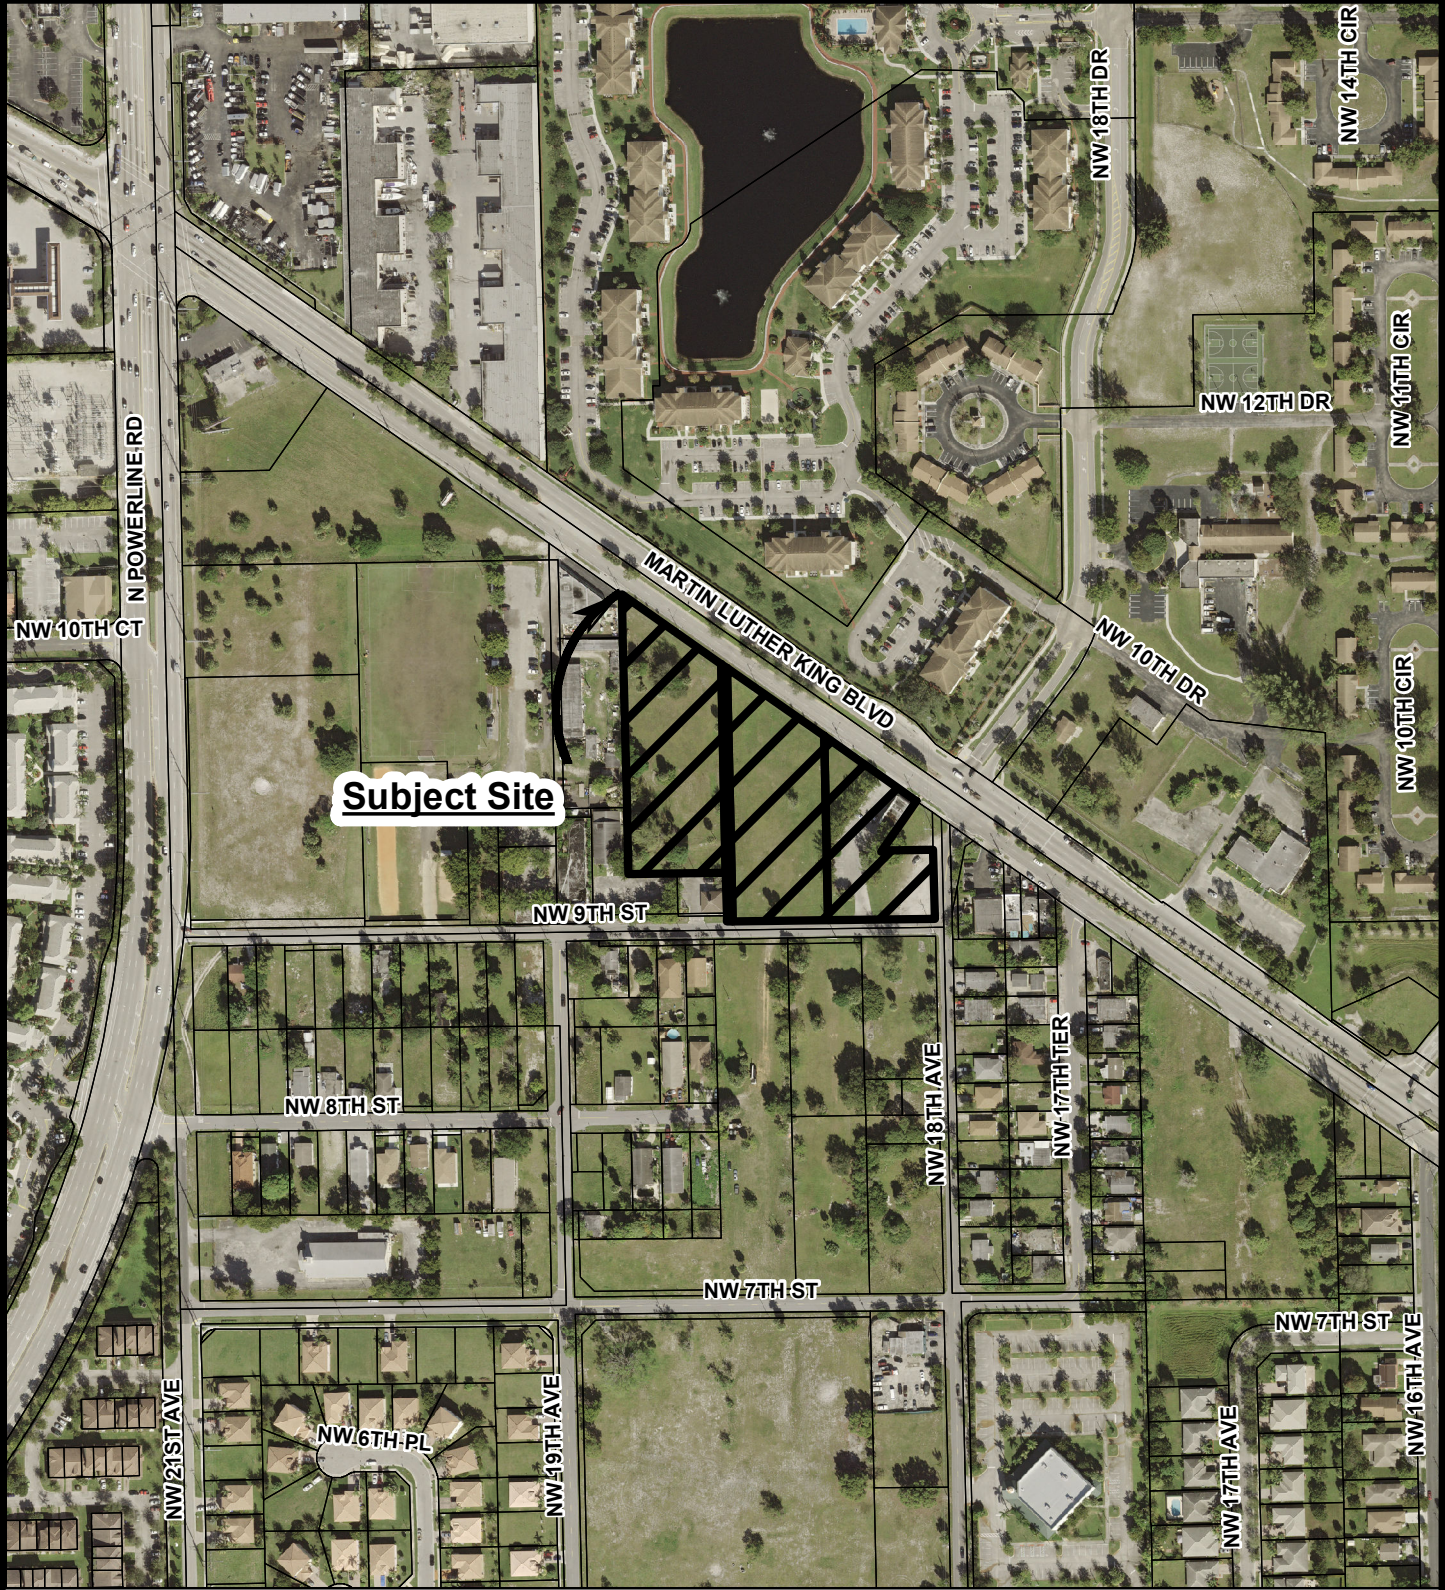

CITY OF POMPANO BEACH AERIAL MAP

Subject Site

1 in = 333 ft

PREPARED BY:
DEPARTMENT OF
DEVELOPMENT SERVICES