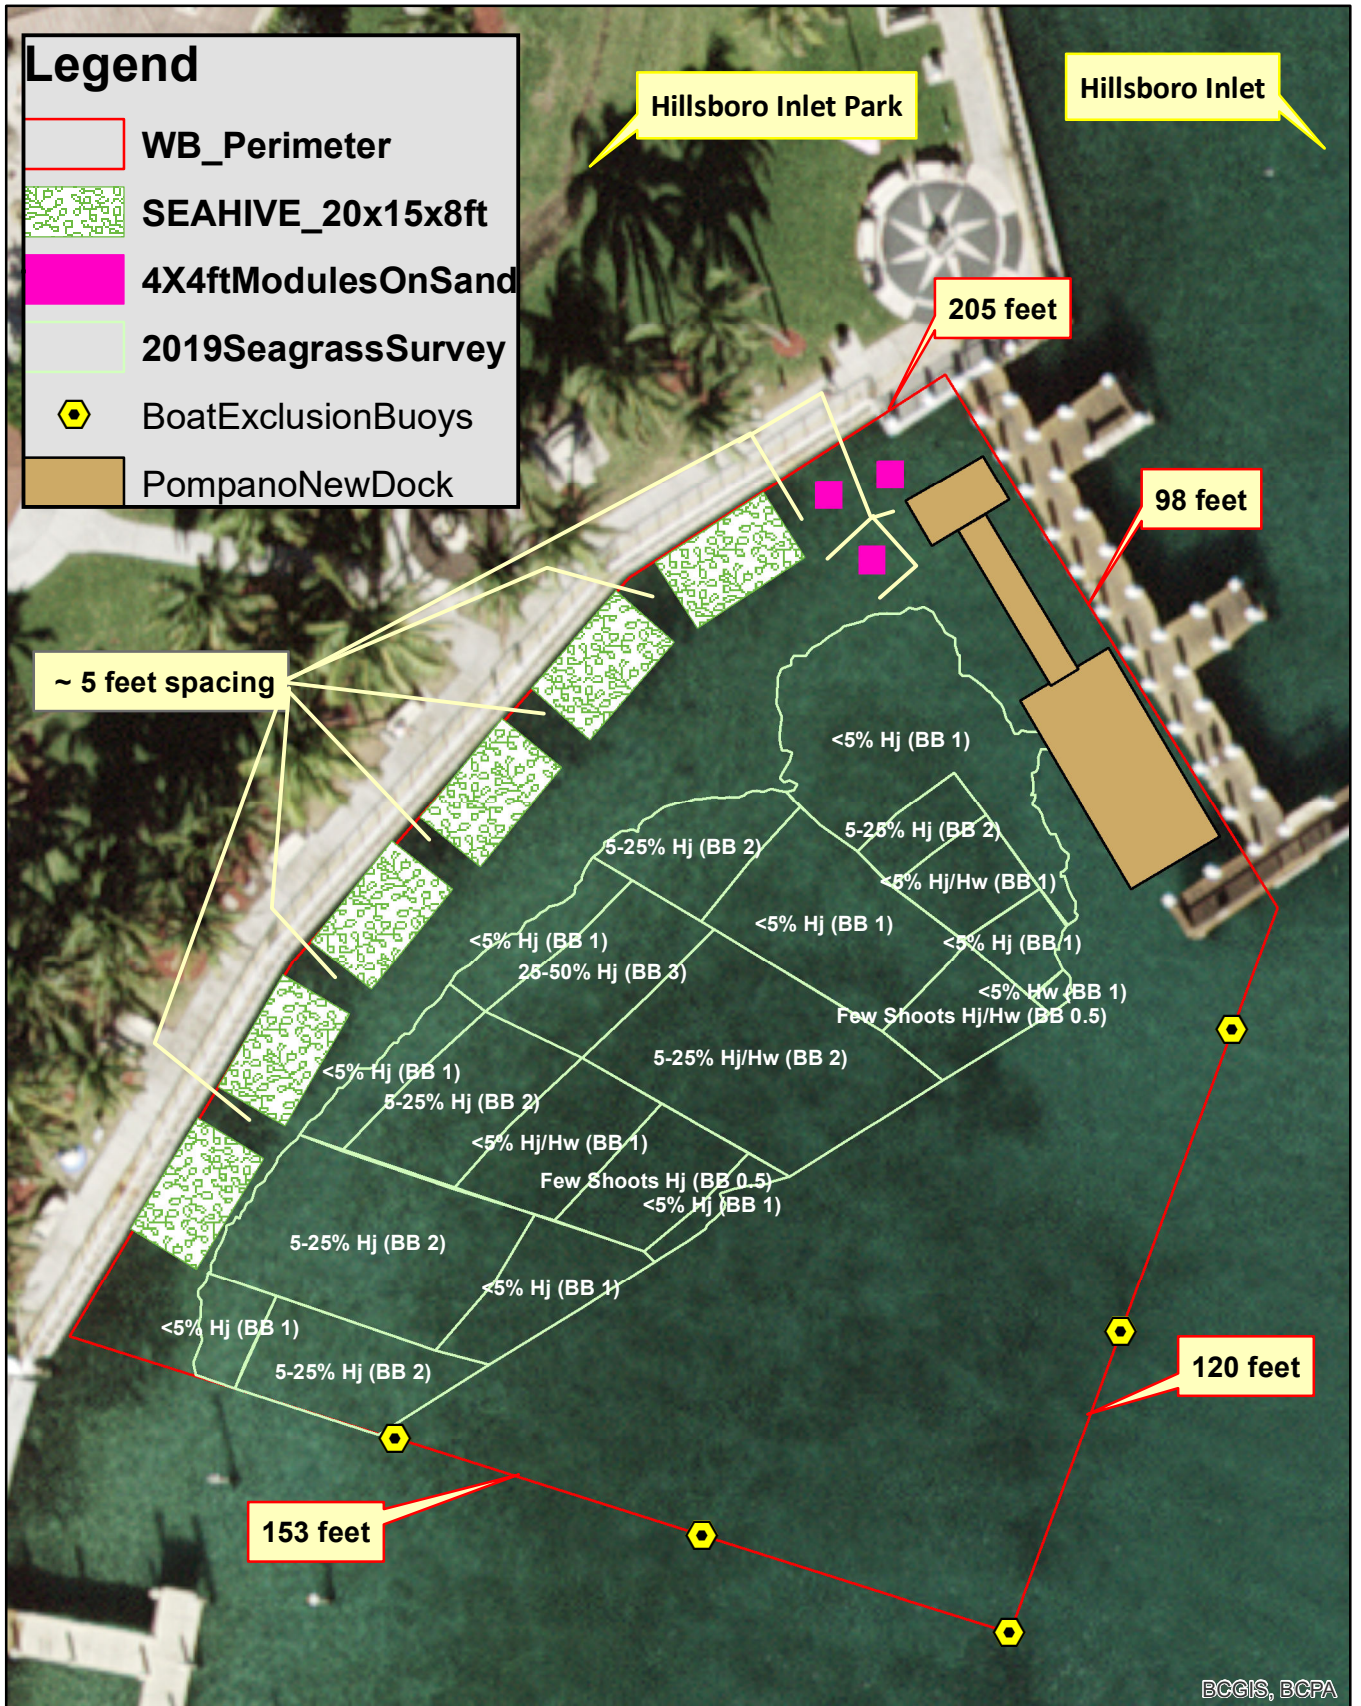

Wahoo Bay - Complete Overview

Area:
0.47 Acres
20,646.41 Square Feet