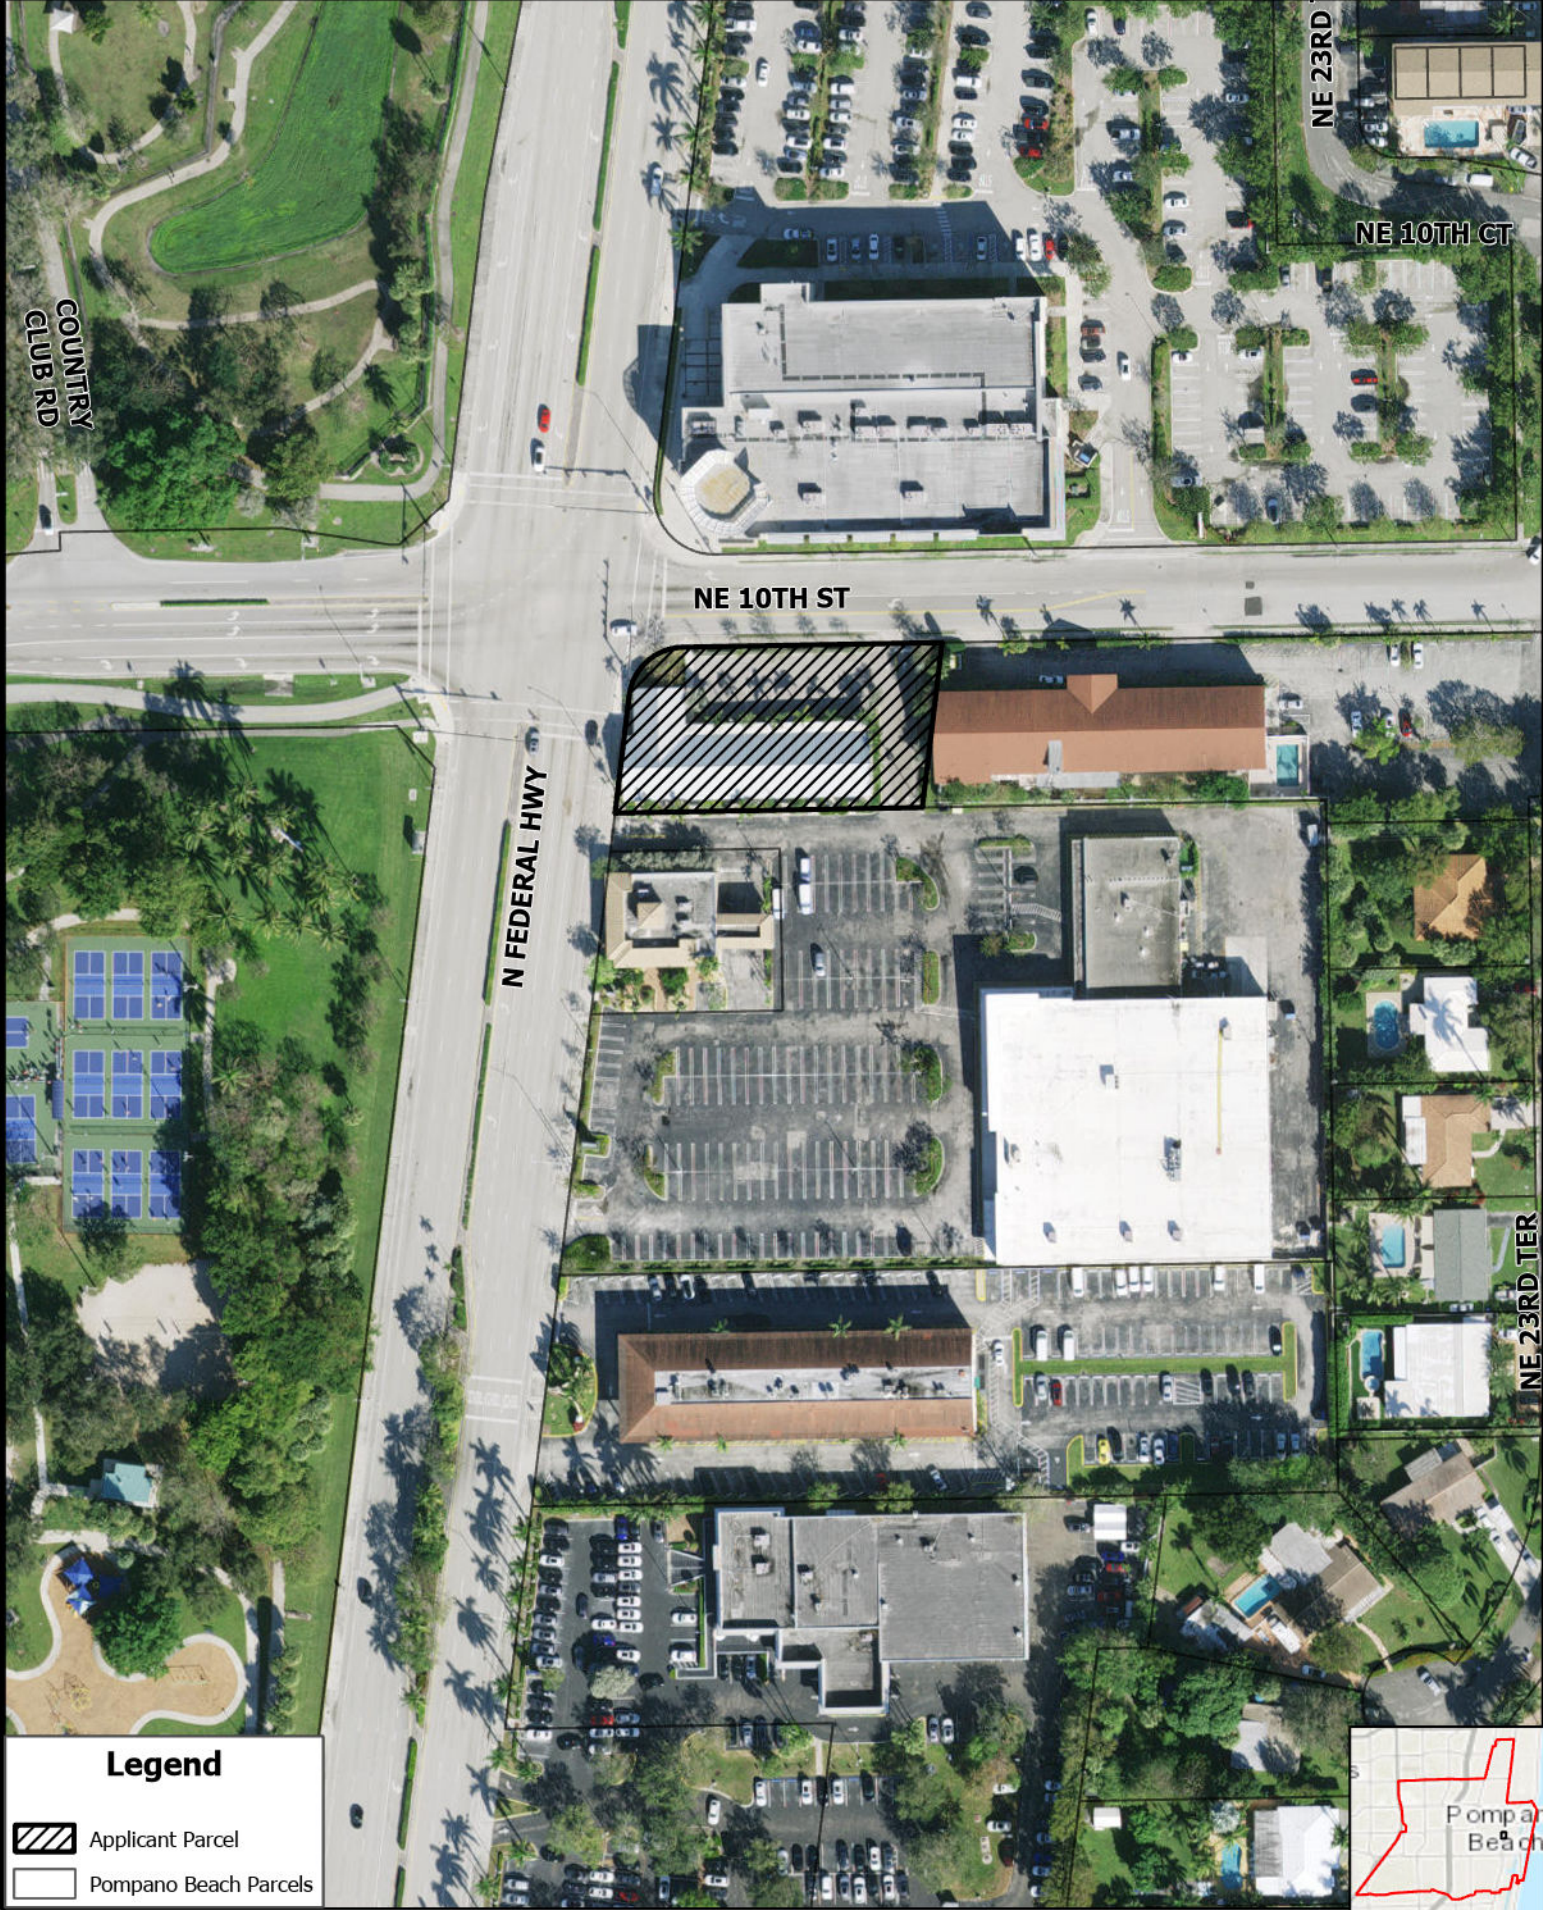

CITY OF POMPANO BEACH AERIAL MAP

Legend

-  Applicant Parcel
-  Pompano Beach Parcels

Scale:
1:1,500
06/01/2026

998 N FEDERAL HWY
Ireland Company LTD

Special
Exception
Created by:
Department of
Development Services