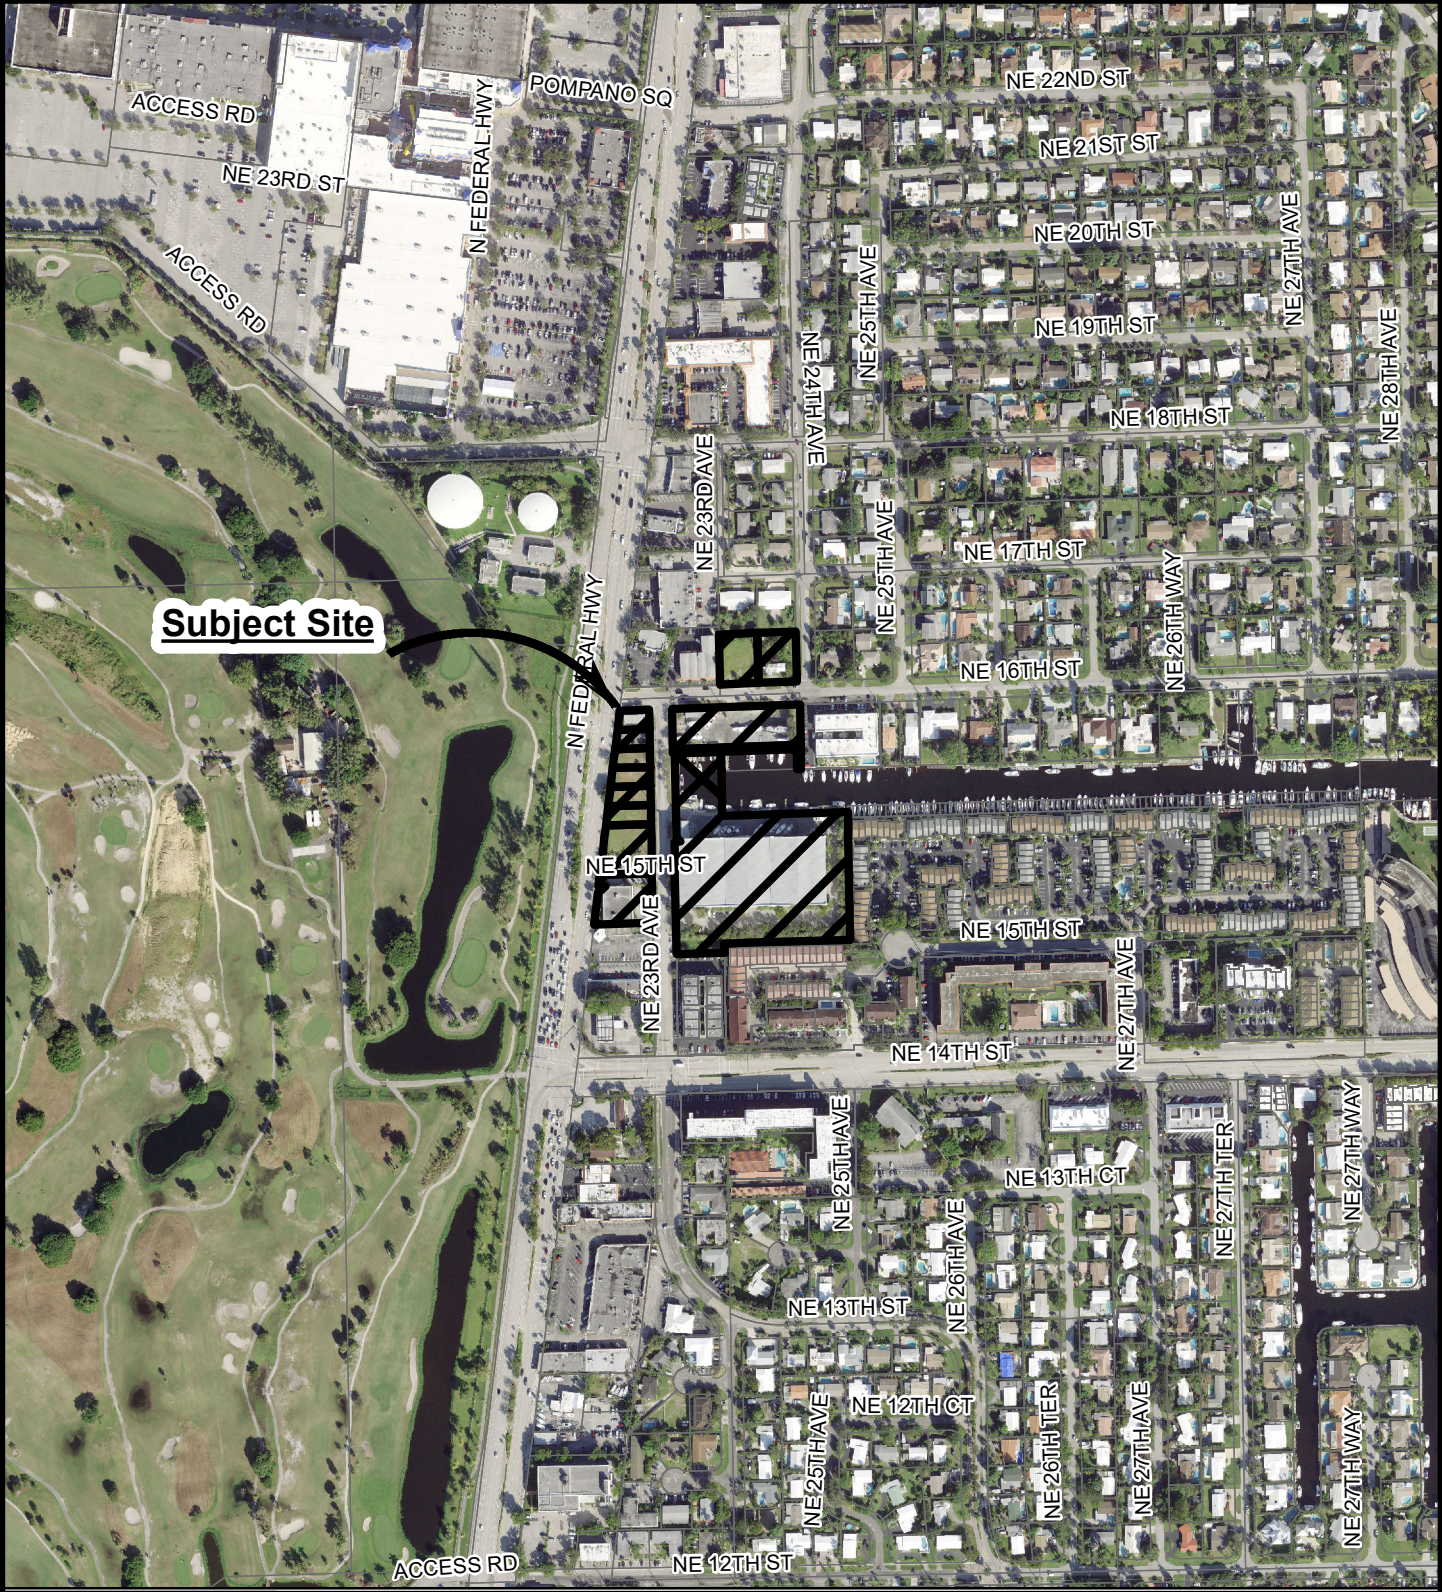

CITY OF POMPANO BEACH AERIAL MAP

1 in = 500 ft

PREPARED BY:
DEPARTMENT OF
DEVELOPMENT SERVICES