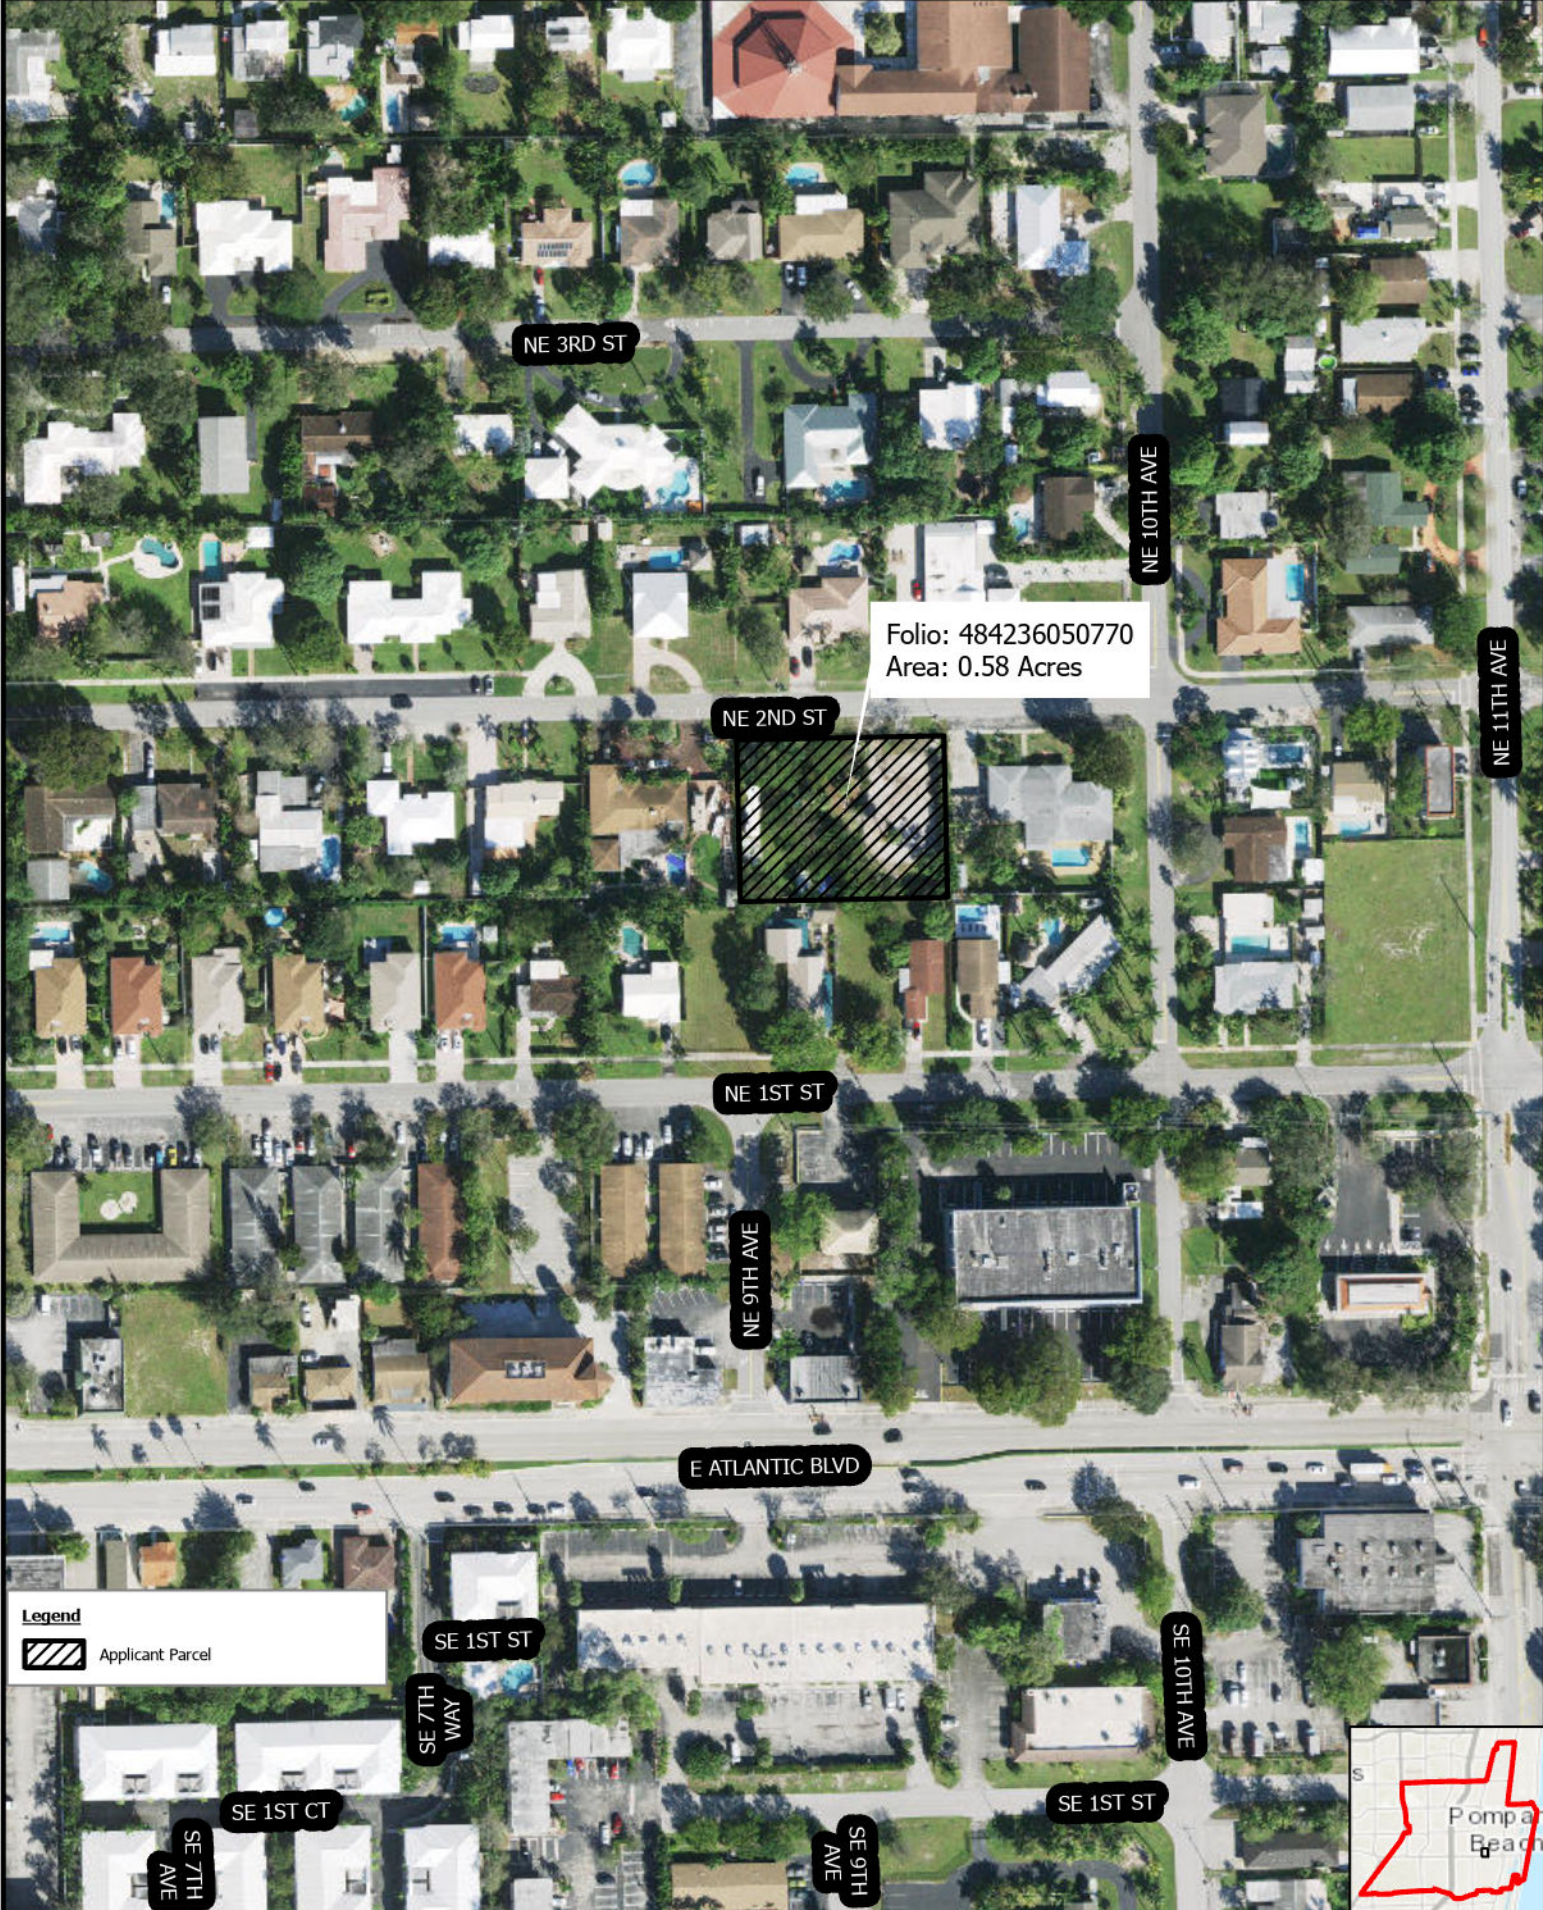

CITY OF POMPANO BEACH AERIAL MAP

Legend
[Hatched Box] Applicant Parcel

Scale: 1:2,000

Scale:
1:2,000

Patricia Hodgson
912 NE 2 ST

Major Temporary Use
Created by:
Department of
Development Services